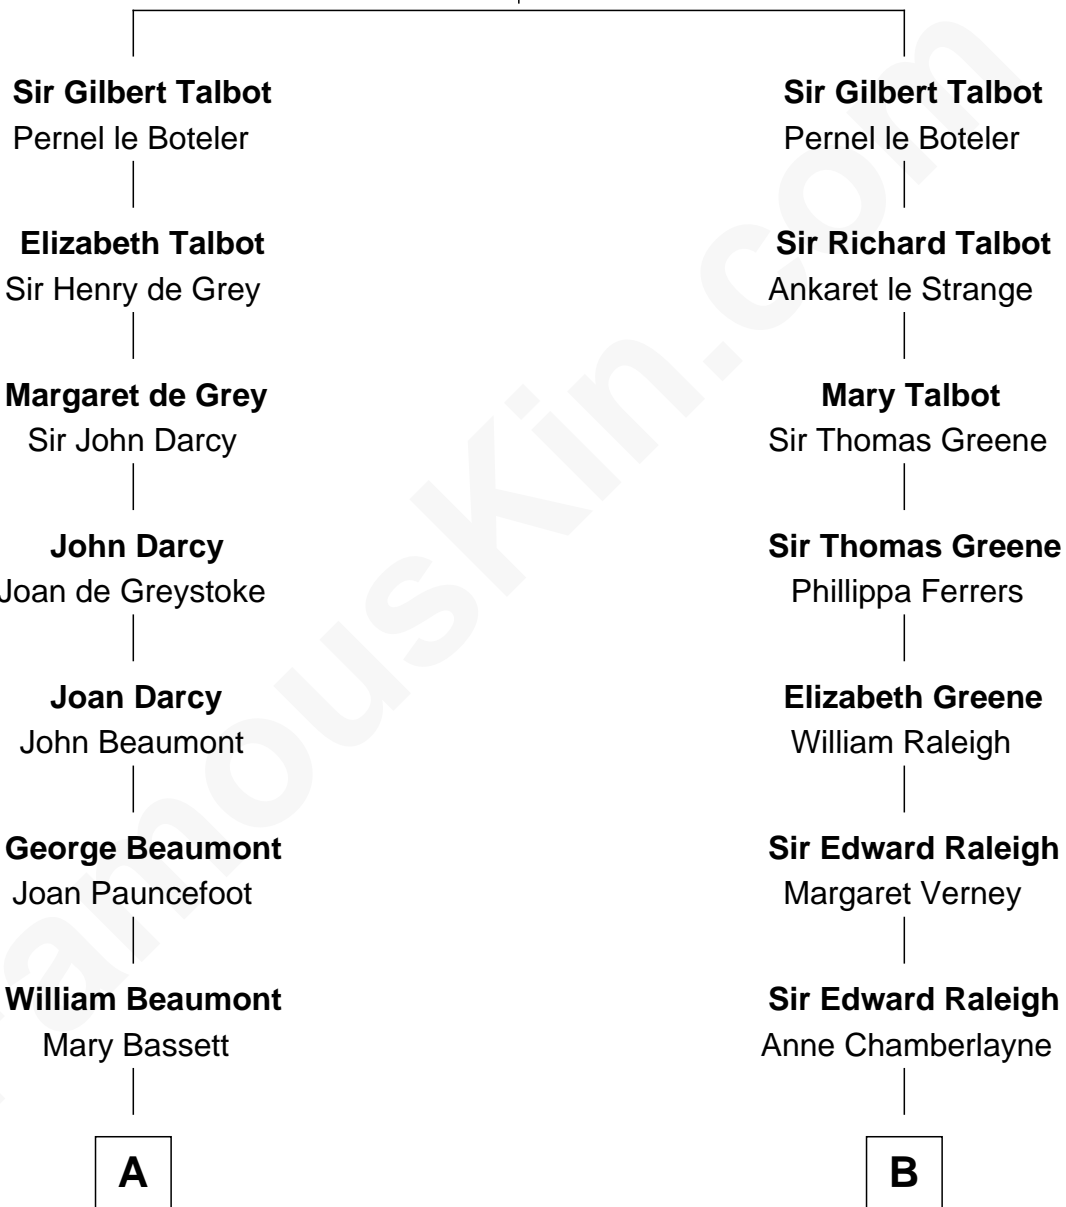

# FamousKin.com Relationship Chart of

**Prince Harry**  
*Duke of Sussex*

18th cousin 3 times removed of

**Henry Clay Folger**

*Founder of Folger Shakespeare Library and Chairman of Standard Oil*

**Richard Talbot**  
Elizabeth Comyn

**C**

**Rosalind Cecilia Caroline Bingham**

James Albert Edward Hamilton

**Cynthia Elinor Beatrix Hamilton**

Albert Edward John Spencer

**Edward John Spencer**

Frances Ruth Burke Roche

**Princess Diana Frances Spencer**

Charles III, King of the United Kingdom

**Prince Harry**

*Duke of Sussex*

**D**

**Henry Clay Folger**

Eliza Jane Clark

**Henry Clay Folger**

*Chairman of Standard Oil*