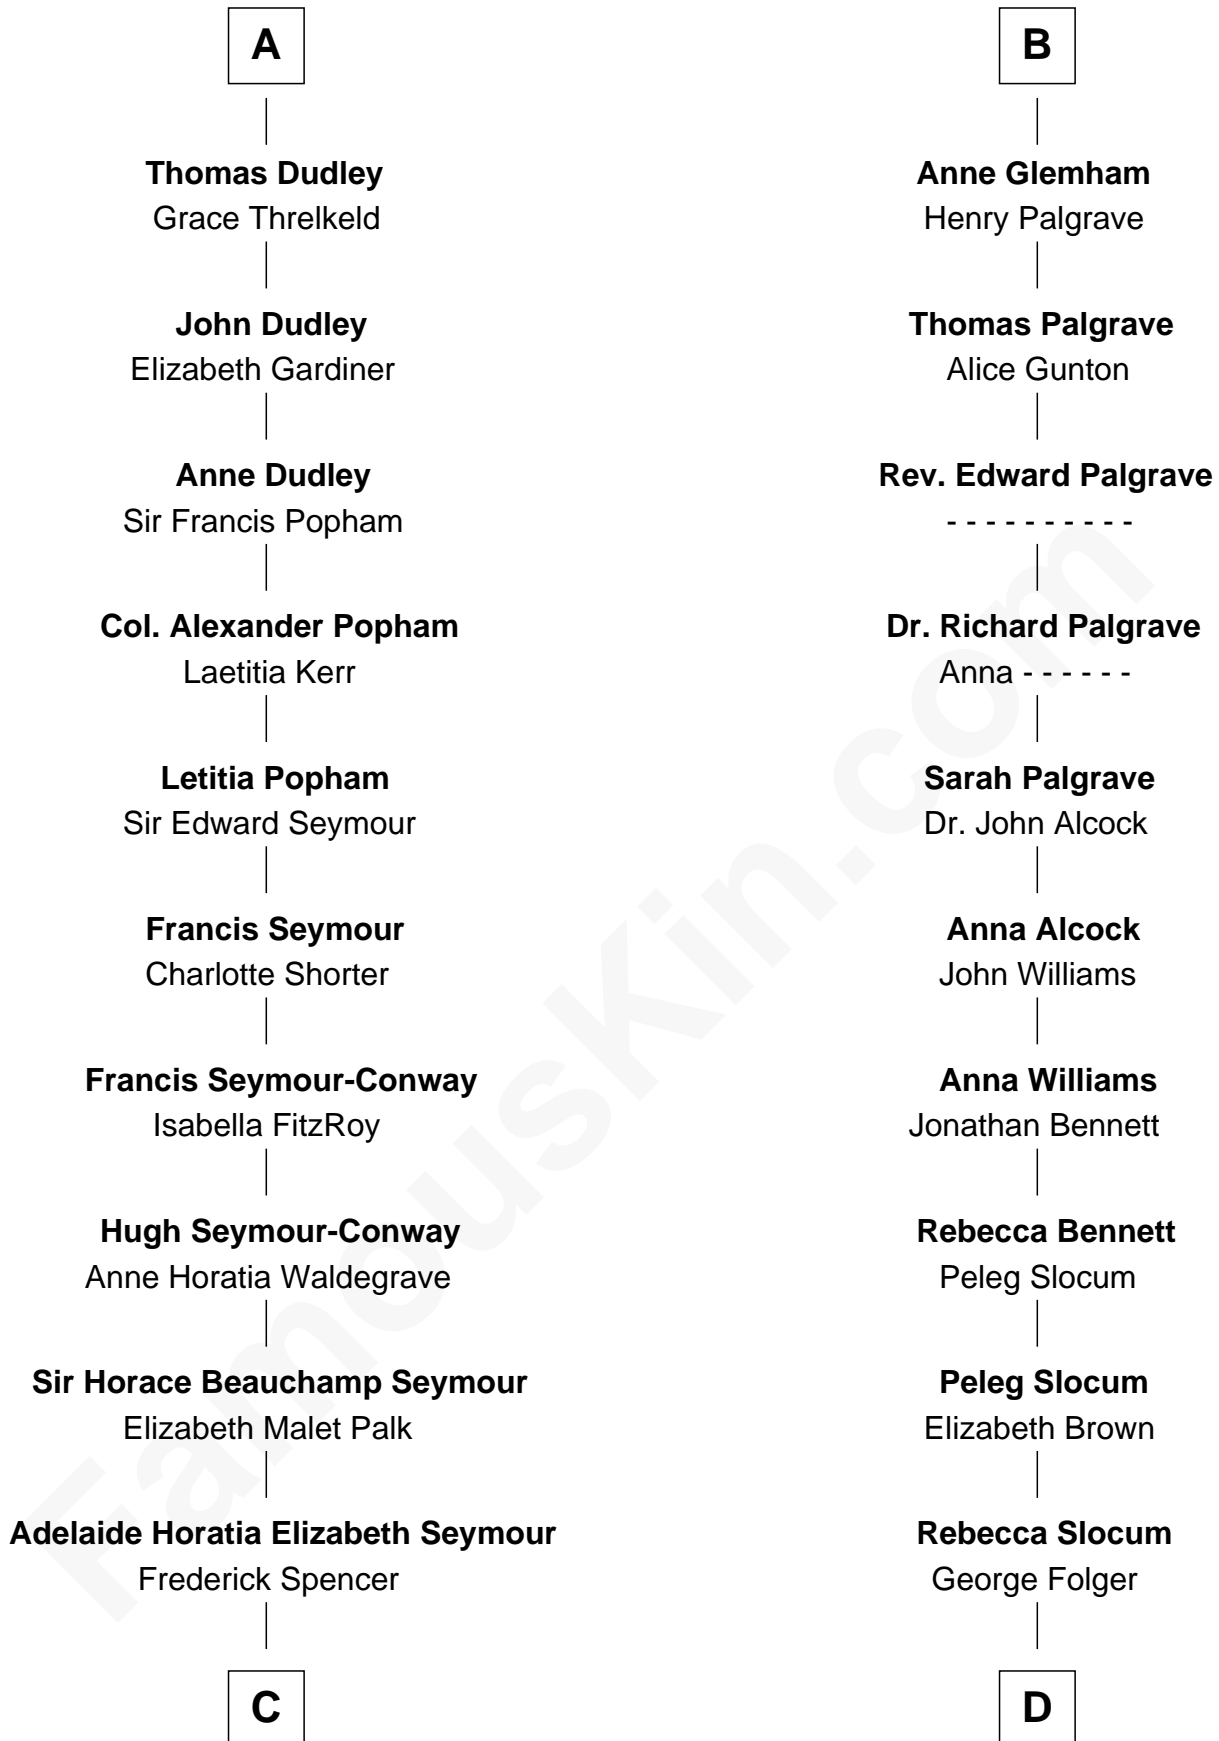

FamousKin.com

Relationship Chart of

Prince Harry

Duke of Sussex

18th cousin 3 times removed of

J. A. Folger
Founder of Folger Coffee Company

C

Charles Robert Spencer

Margaret Baring

Albert Edward John Spencer

Cynthia Elinor Beatrix Hamilton

Edward John Spencer

Frances Ruth Burke Roche

Princess Diana Frances Spencer

Charles III, King of the United Kingdom

Prince Harry