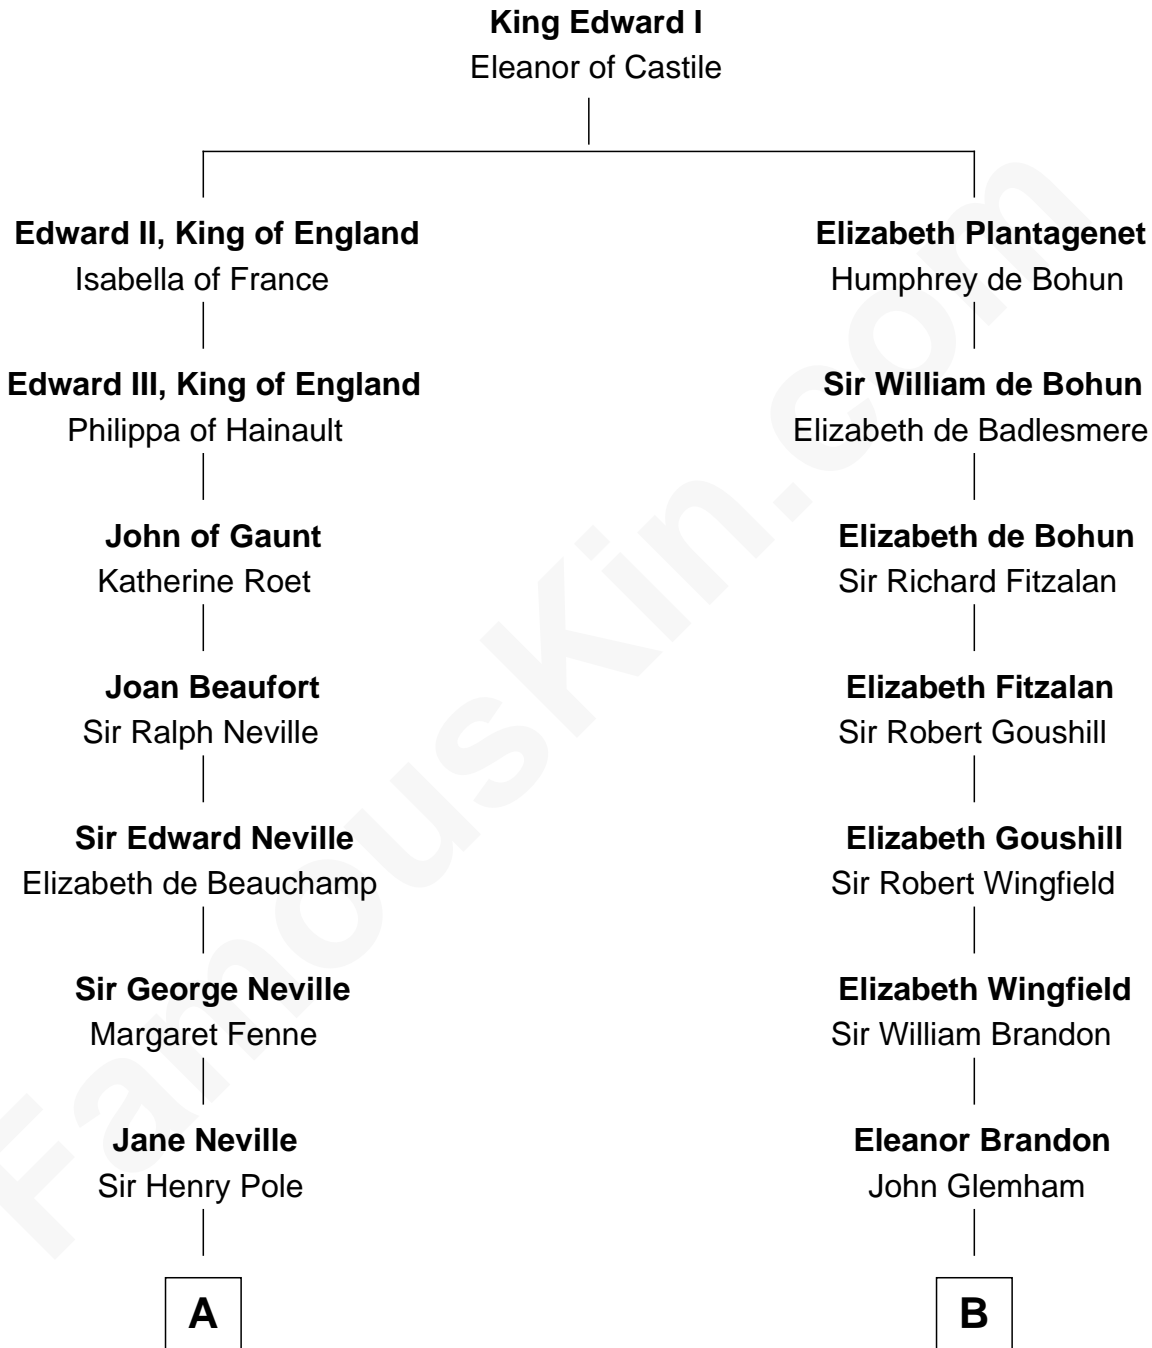

FamousKin.com

Relationship Chart of

Prince Harry

Duke of Sussex

18th cousin 3 times removed of

J. A. Folger
Founder of Folger Coffee Company

C

Charles Robert Spencer

Margaret Baring

Albert Edward John Spencer

Cynthia Elinor Beatrix Hamilton

Edward John Spencer

Frances Ruth Burke Roche

Princess Diana Frances Spencer

Charles III, King of the United Kingdom

Prince Harry