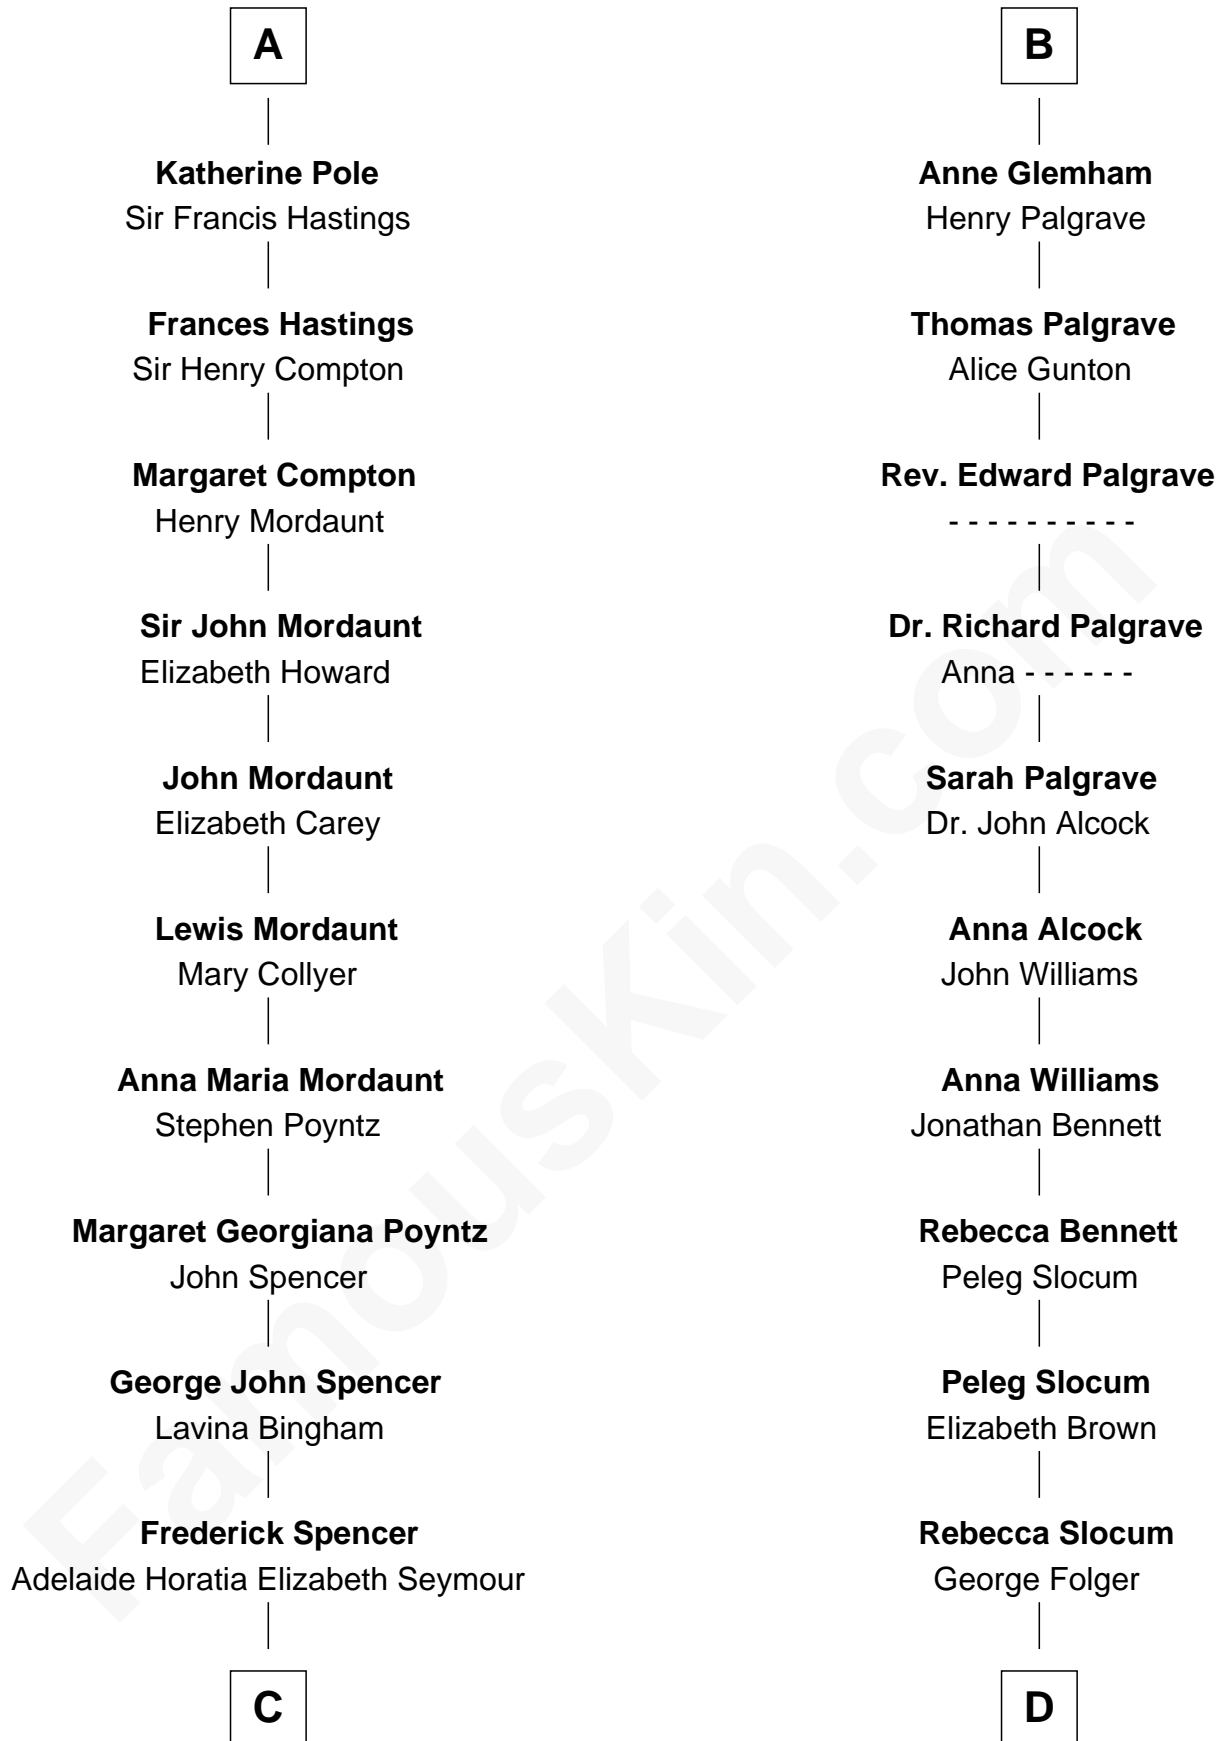

FamousKin.com

Relationship Chart of

Prince Harry

Duke of Sussex

18th cousin 3 times removed of

J. A. Folger
Founder of Folger Coffee Company

C

Charles Robert Spencer

Margaret Baring

Albert Edward John Spencer

Cynthia Elinor Beatrix Hamilton

Edward John Spencer

Frances Ruth Burke Roche

Princess Diana Frances Spencer

Charles III, King of the United Kingdom

Prince Harry