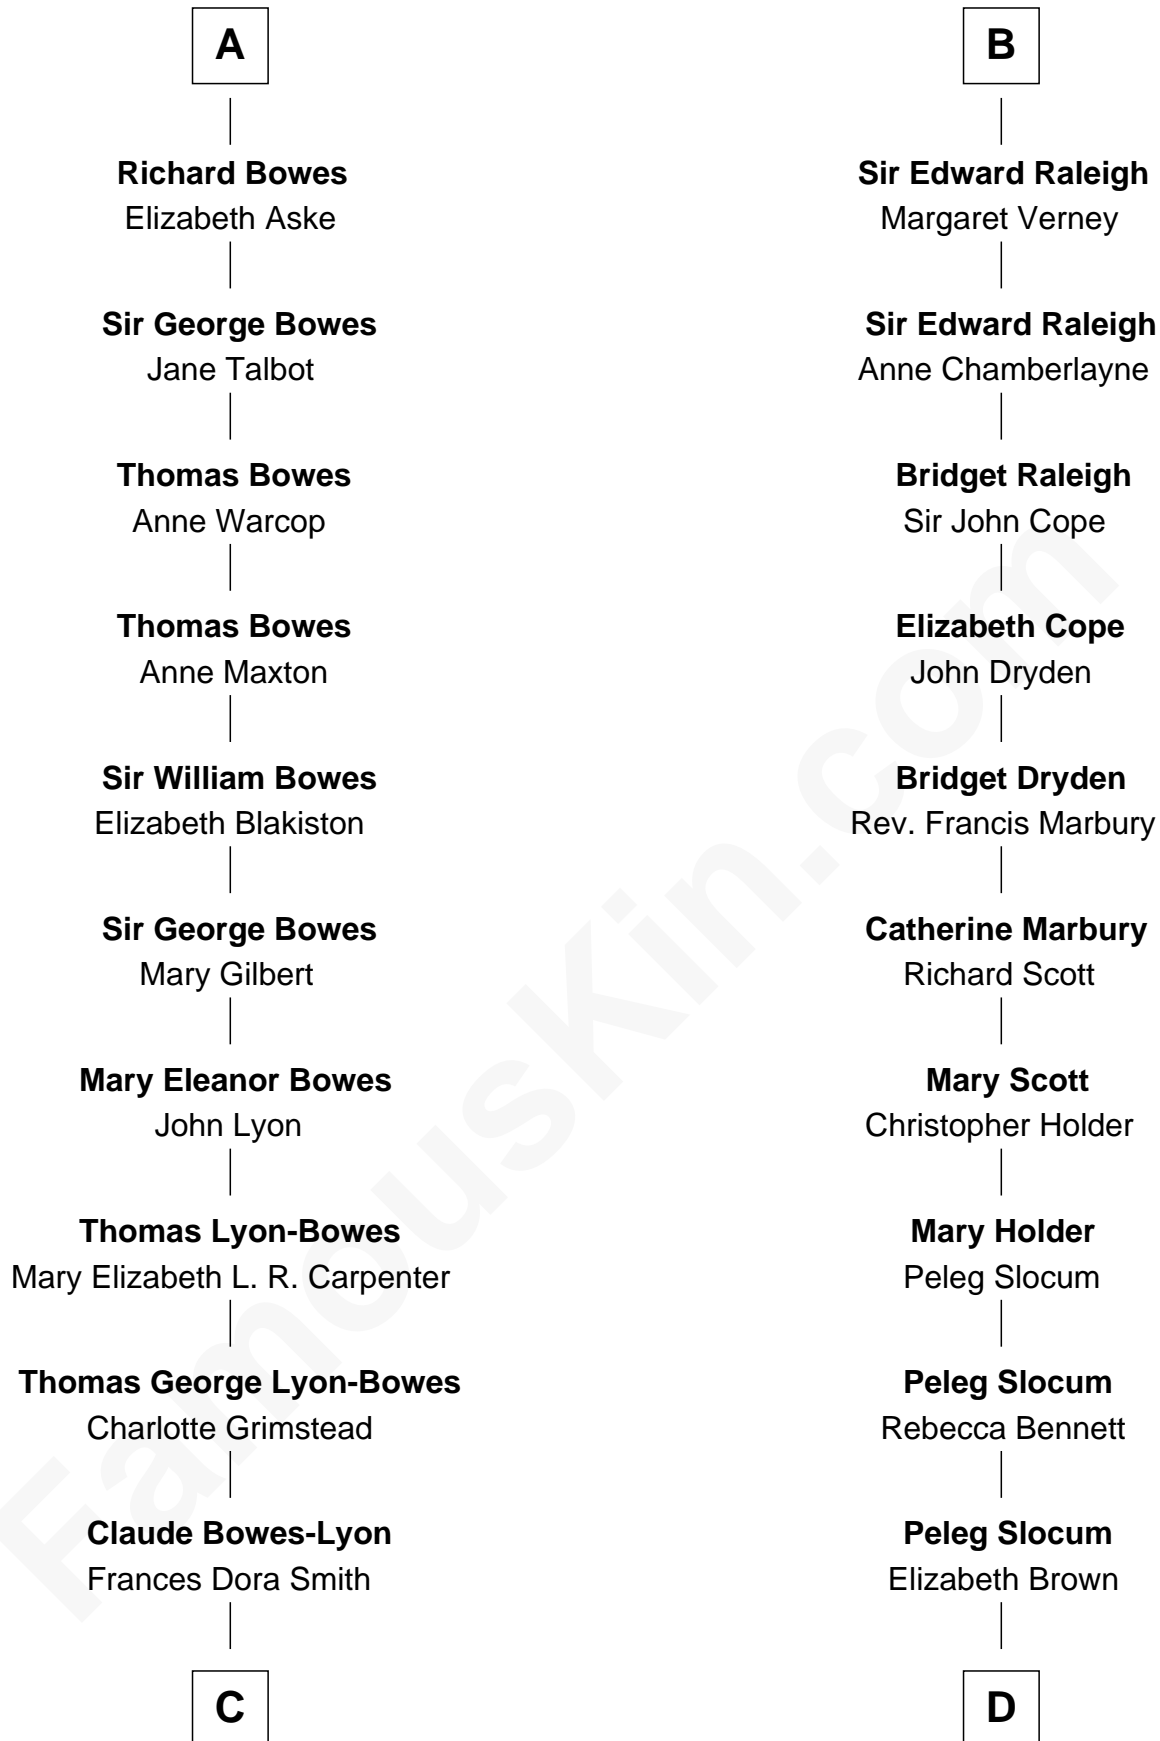

FamousKin.com Relationship Chart of

Prince Harry

Duke of Sussex

19th cousin 2 times removed of

J. A. Folger

Founder of Folger Coffee Company

C

Claude George Bowes-Lyon
Cecilia Nina Cavendish-Bentinck

Elizabeth Bowes-Lyon
George VI, King of the United Kingdom

Elizabeth II, Queen of the United Kingdom
Prince Philip of Edinburgh

Charles III, King of the United Kingdom
Princess Diana Frances Spencer

Prince Harry
Duke of Sussex

D

Rebecca Slocum
George Folger

Samuel Brown Folger
Nancy F. Hiller

J. A. Folger
Founder of Folger Coffee Co.