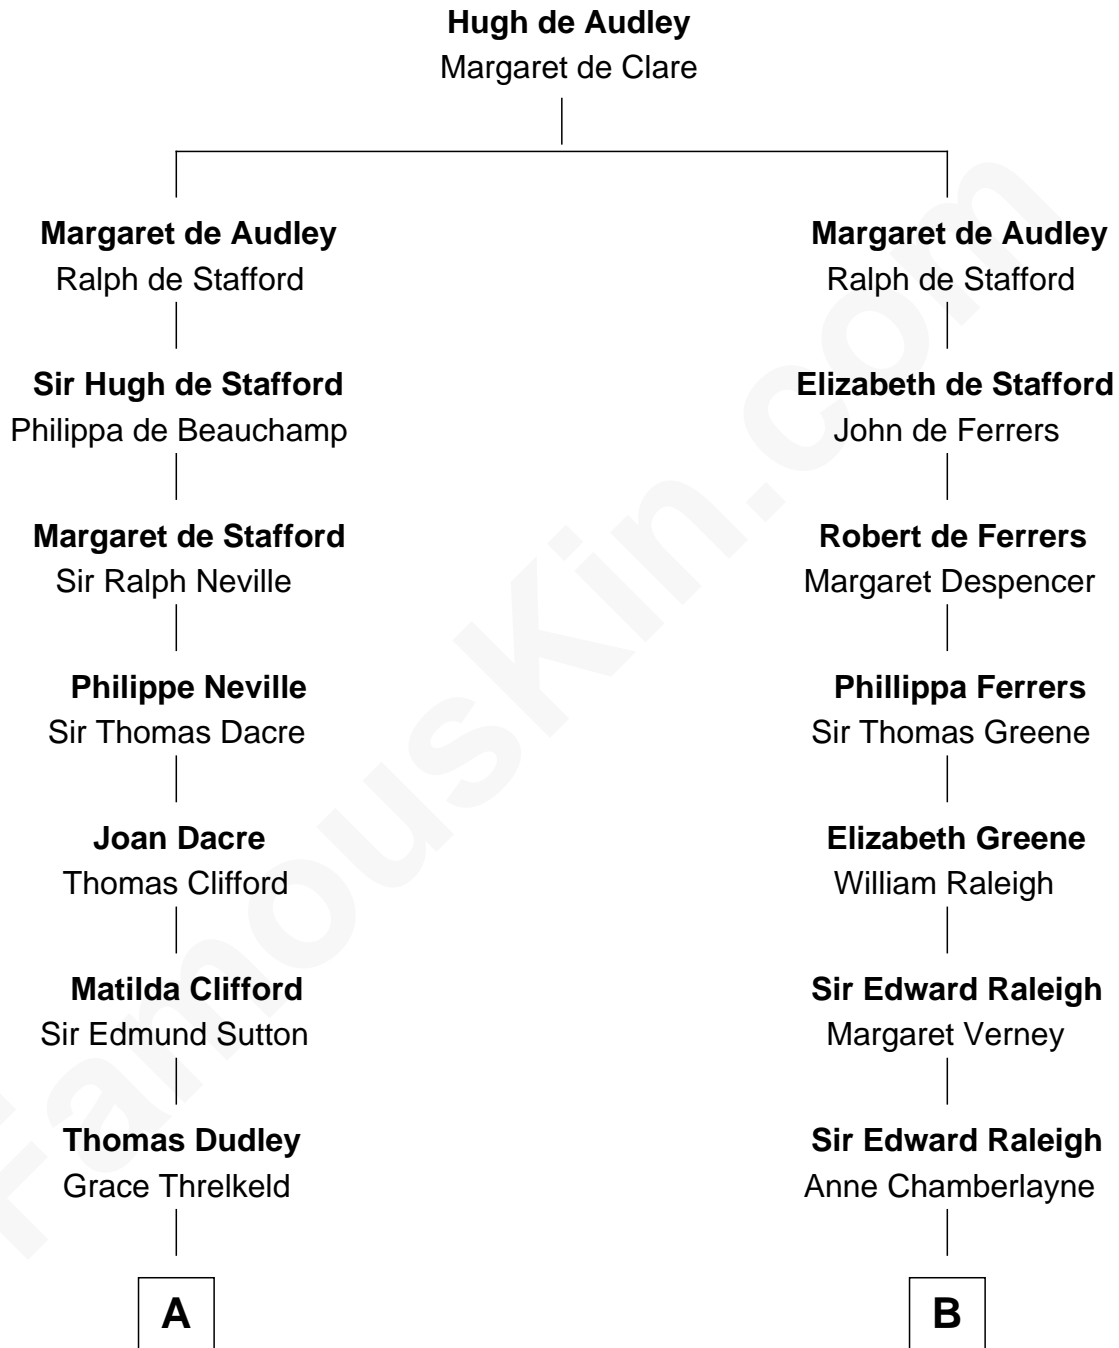

FamousKin.com

Relationship Chart of

Prince Harry

Duke of Sussex

17th cousin 3 times removed of

J. A. Folger
Founder of Folger Coffee Company

C

—
Albert Edward John Spencer

Cynthia Elinor Beatrix Hamilton

—
Edward John Spencer

Frances Ruth Burke Roche

—
Princess Diana Frances Spencer

Charles III, King of the United Kingdom

—
Prince Harry

Duke of Sussex

FamousKin.com