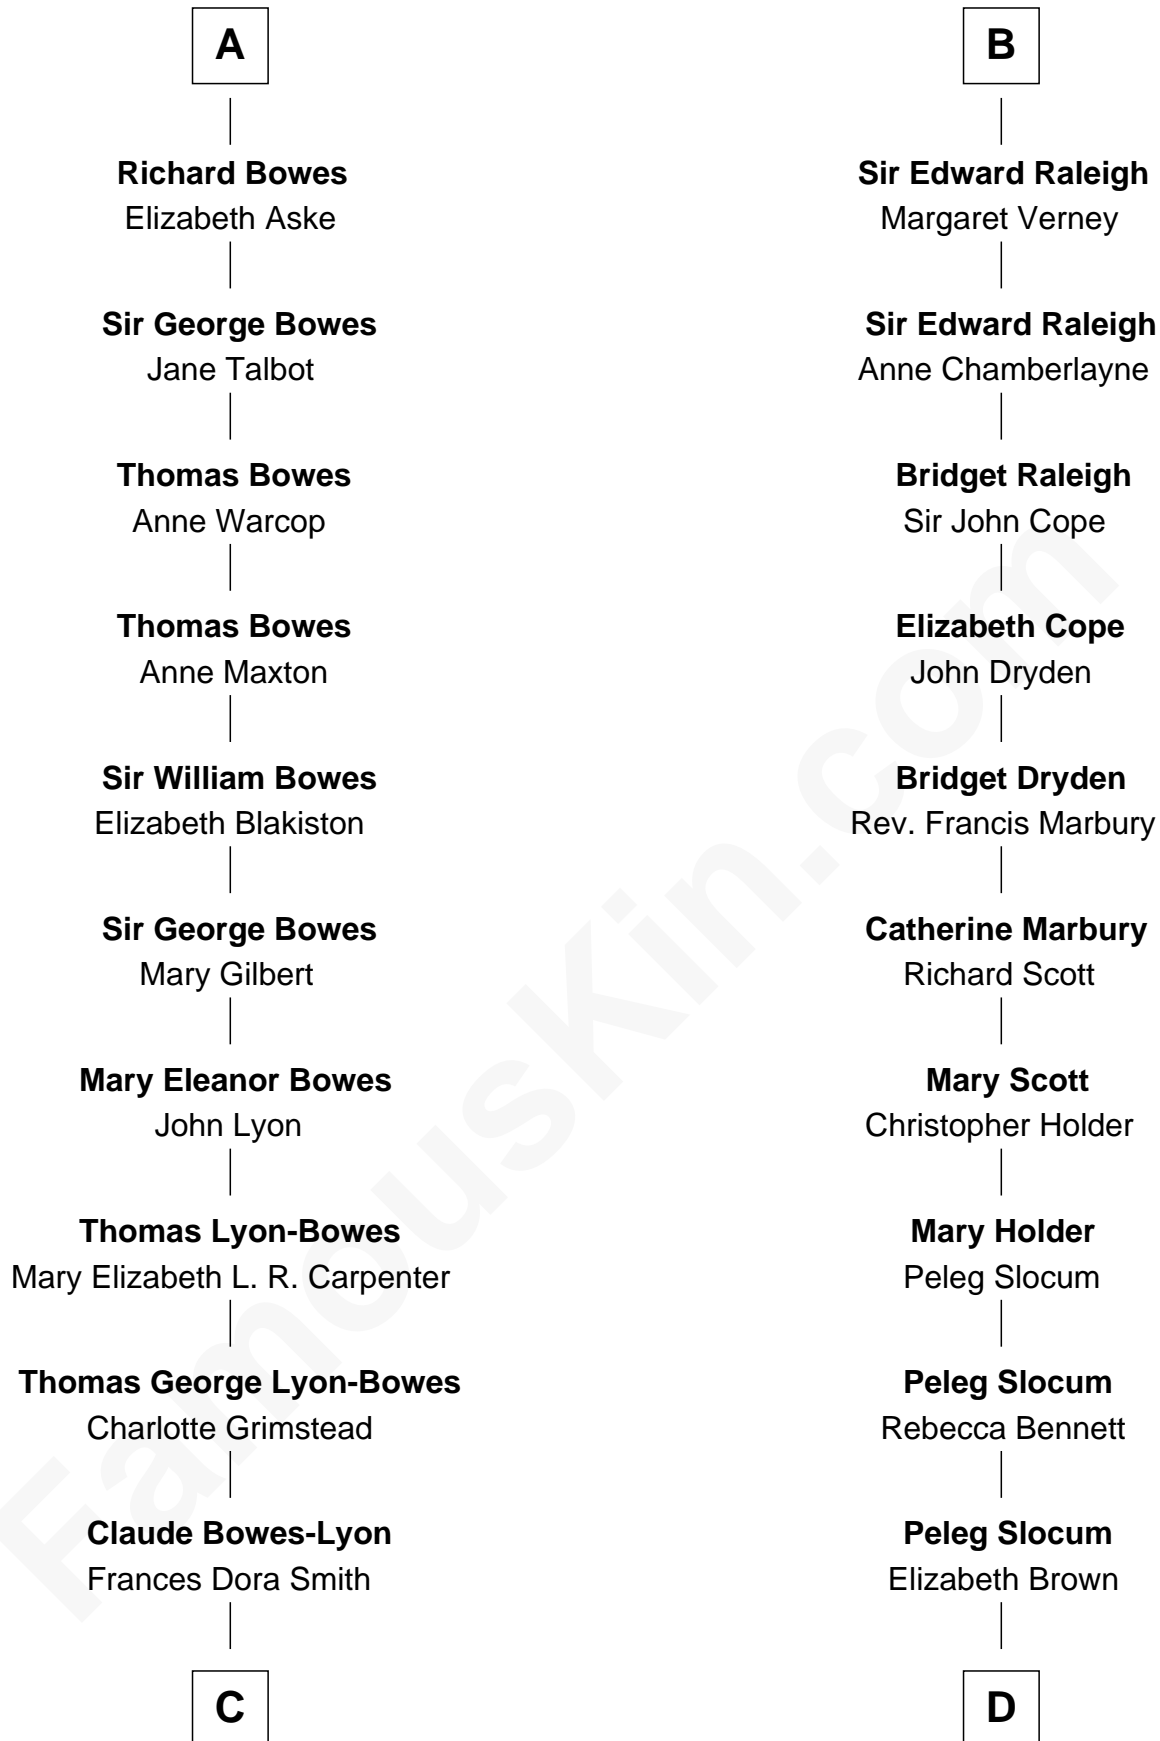

FamousKin.com
Relationship Chart of
Prince Harry
Duke of Sussex

19th cousin 2 times removed of

J. A. Folger
Founder of Folger Coffee Company

Sir Edmund Mortimer
 Margaret de Fiennes

C

Claude George Bowes-Lyon
Cecilia Nina Cavendish-Bentinck

Elizabeth Bowes-Lyon
George VI, King of the United Kingdom

Elizabeth II, Queen of the United Kingdom
Prince Philip of Edinburgh

Charles III, King of the United Kingdom
Princess Diana Frances Spencer

Prince Harry
Duke of Sussex

D

Rebecca Slocum
George Folger

Samuel Brown Folger
Nancy F. Hiller

J. A. Folger
Founder of Folger Coffee Co.