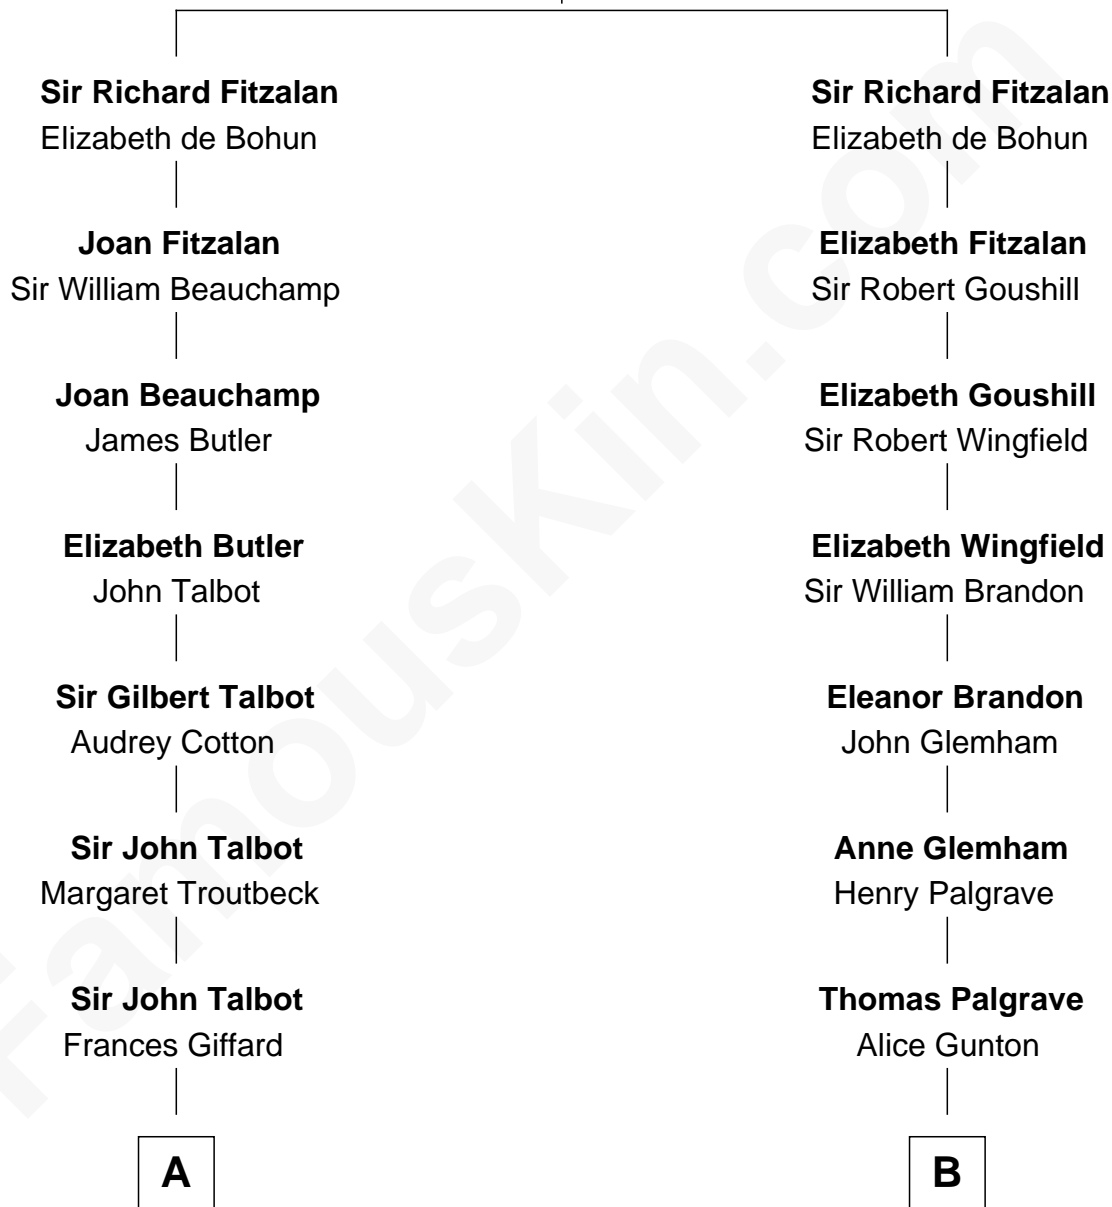

FamousKin.com Relationship Chart of

Prince Harry
Duke of Sussex

16th cousin 4 times removed of

J. A. Folger

Founder of Folger Coffee Company

Richard Fitzalan
Eleanor Plantagenet

C

Elizabeth Bowes-Lyon

George VI, King of the United Kingdom

Elizabeth II, Queen of the United Kingdom

Prince Philip of Edinburgh

Charles III, King of the United Kingdom

Princess Diana Frances Spencer

Prince Harry

Duke of Sussex

FamousKin.com