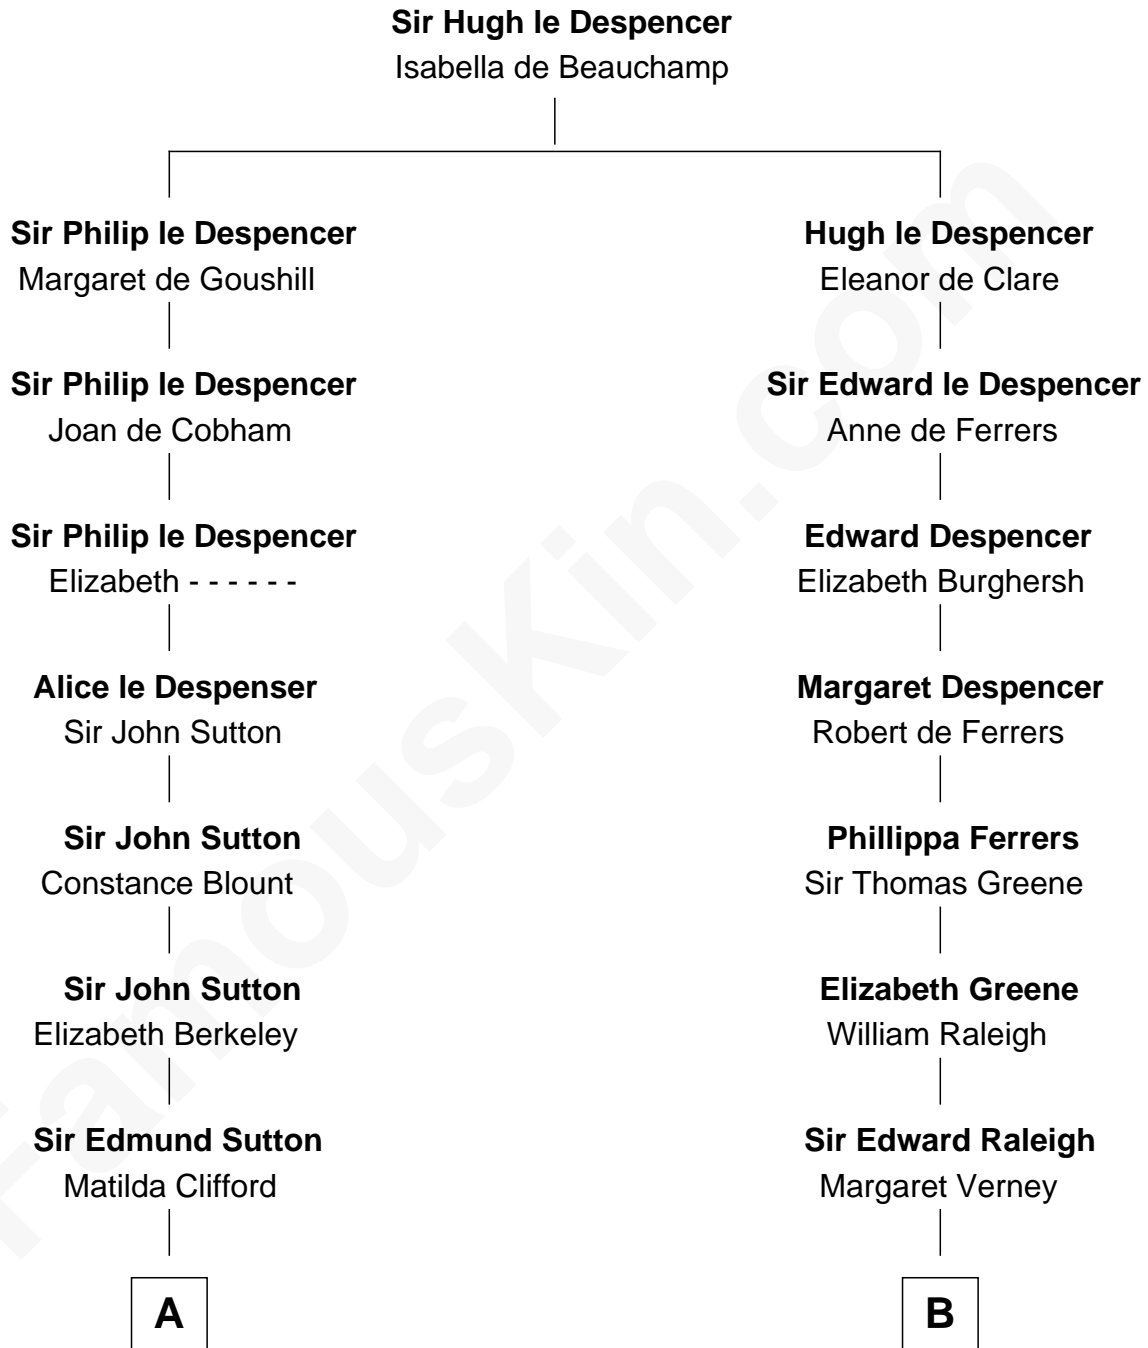

# FamousKin.com Relationship Chart of

**Prince Harry**  
*Duke of Sussex*

18th cousin 3 times removed of

**J. A. Folger**

*Founder of Folger Coffee Company*

**C**

**Charles Robert Spencer**

Margaret Baring

**Albert Edward John Spencer**

Cynthia Elinor Beatrix Hamilton

**Edward John Spencer**

Frances Ruth Burke Roche

**Princess Diana Frances Spencer**

Charles III, King of the United Kingdom

**Prince Harry**

*Duke of Sussex*