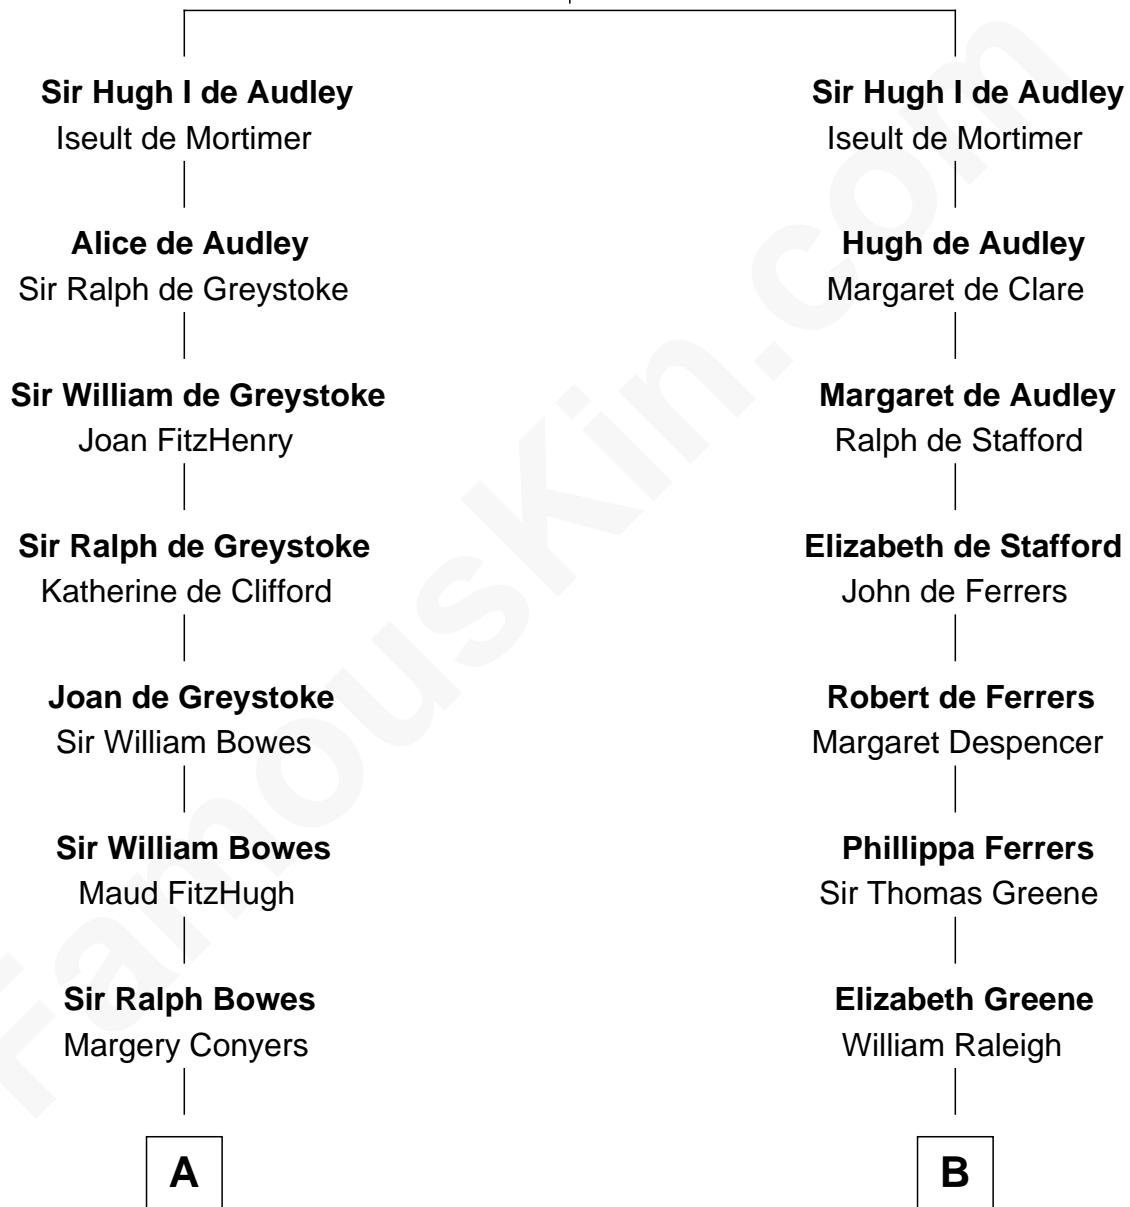

## Relationship Chart of

### Prince Harry

*Duke of Sussex*

19th cousin 2 times removed of

**J. A. Folger**  
*Founder of Folger Coffee Company*

**Sir James de Audley**  
 Ela Longespee

**C**

**Claude George Bowes-Lyon**  
Cecilia Nina Cavendish-Bentinck

**Elizabeth Bowes-Lyon**  
George VI, King of the United Kingdom

**Elizabeth II, Queen of the United Kingdom**  
Prince Philip of Edinburgh

**Charles III, King of the United Kingdom**  
Princess Diana Frances Spencer