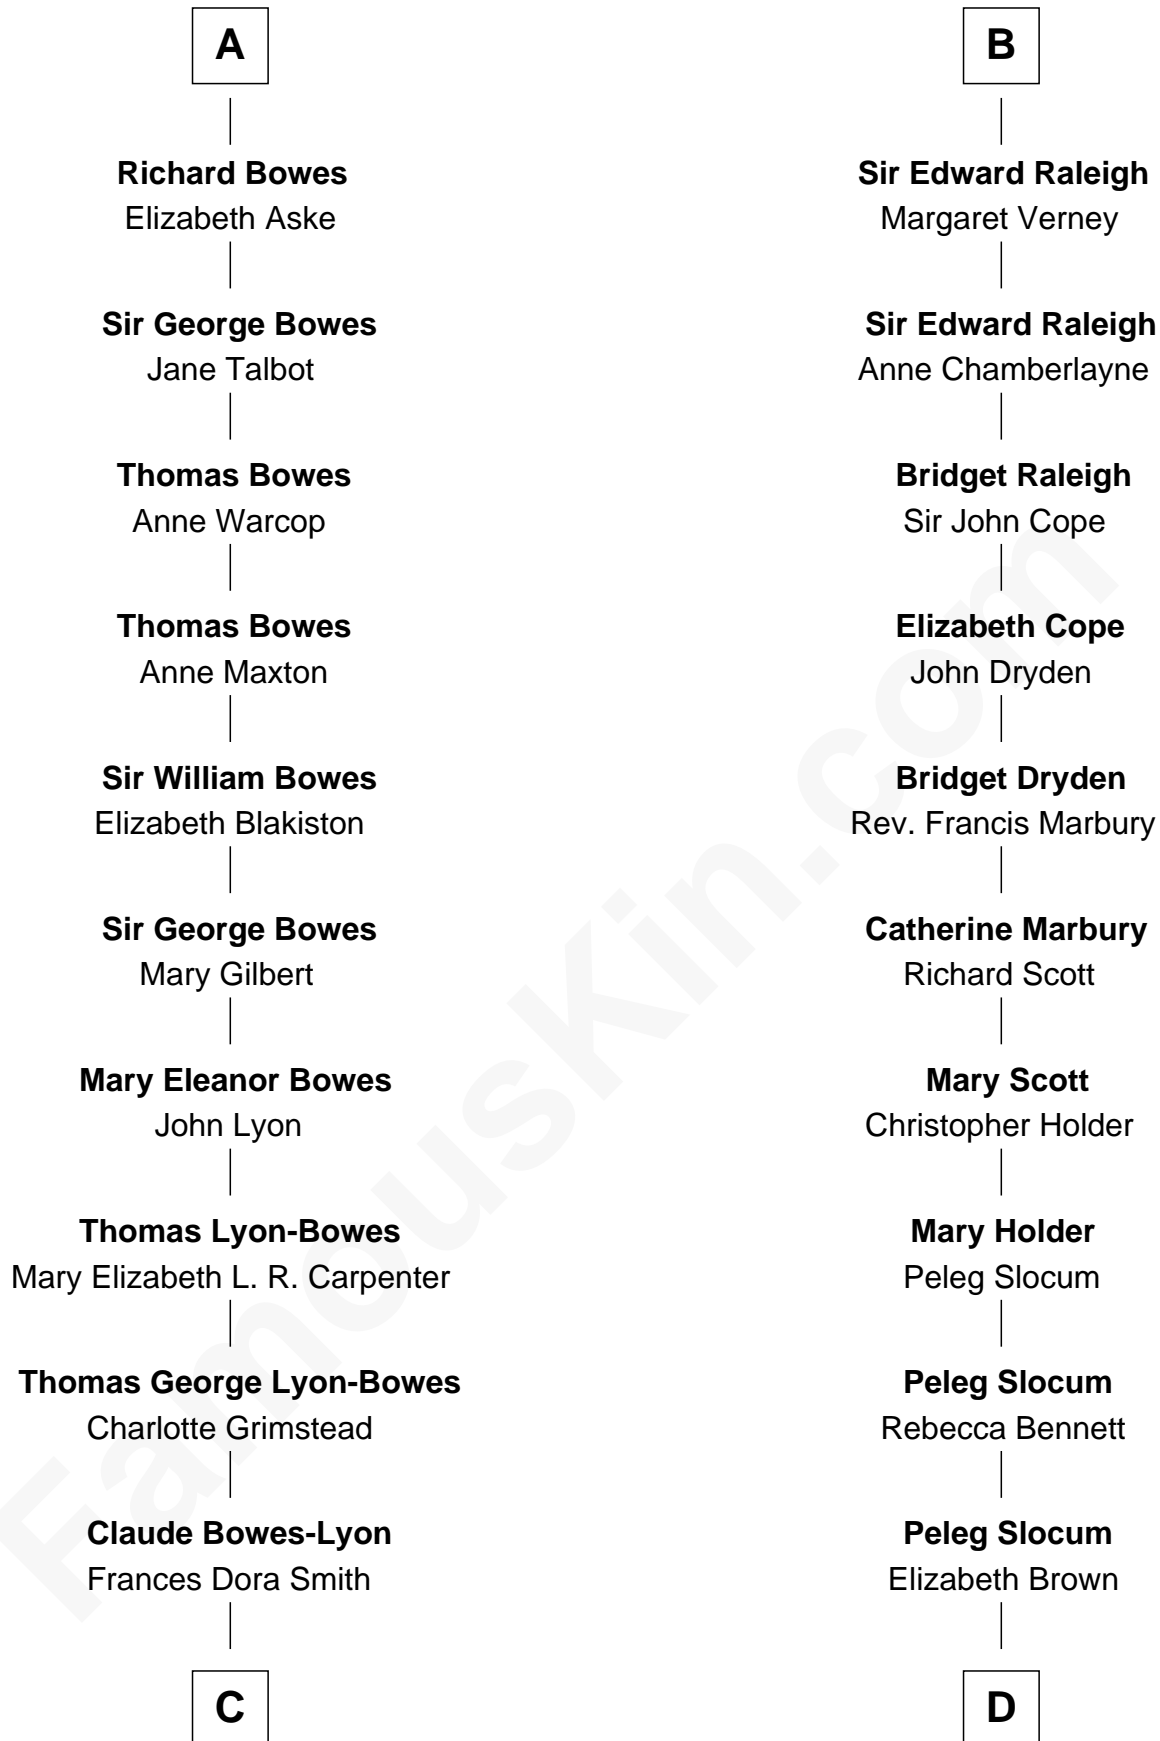

## Relationship Chart of

### Prince Harry

*Duke of Sussex*

19th cousin 2 times removed of

**J. A. Folger**  
*Founder of Folger Coffee Company*

**Sir James de Audley**  
 Ela Longespee

**C**

**Claude George Bowes-Lyon**  
Cecilia Nina Cavendish-Bentinck

**Elizabeth Bowes-Lyon**  
George VI, King of the United Kingdom

**Elizabeth II, Queen of the United Kingdom**  
Prince Philip of Edinburgh

**Charles III, King of the United Kingdom**  
Princess Diana Frances Spencer