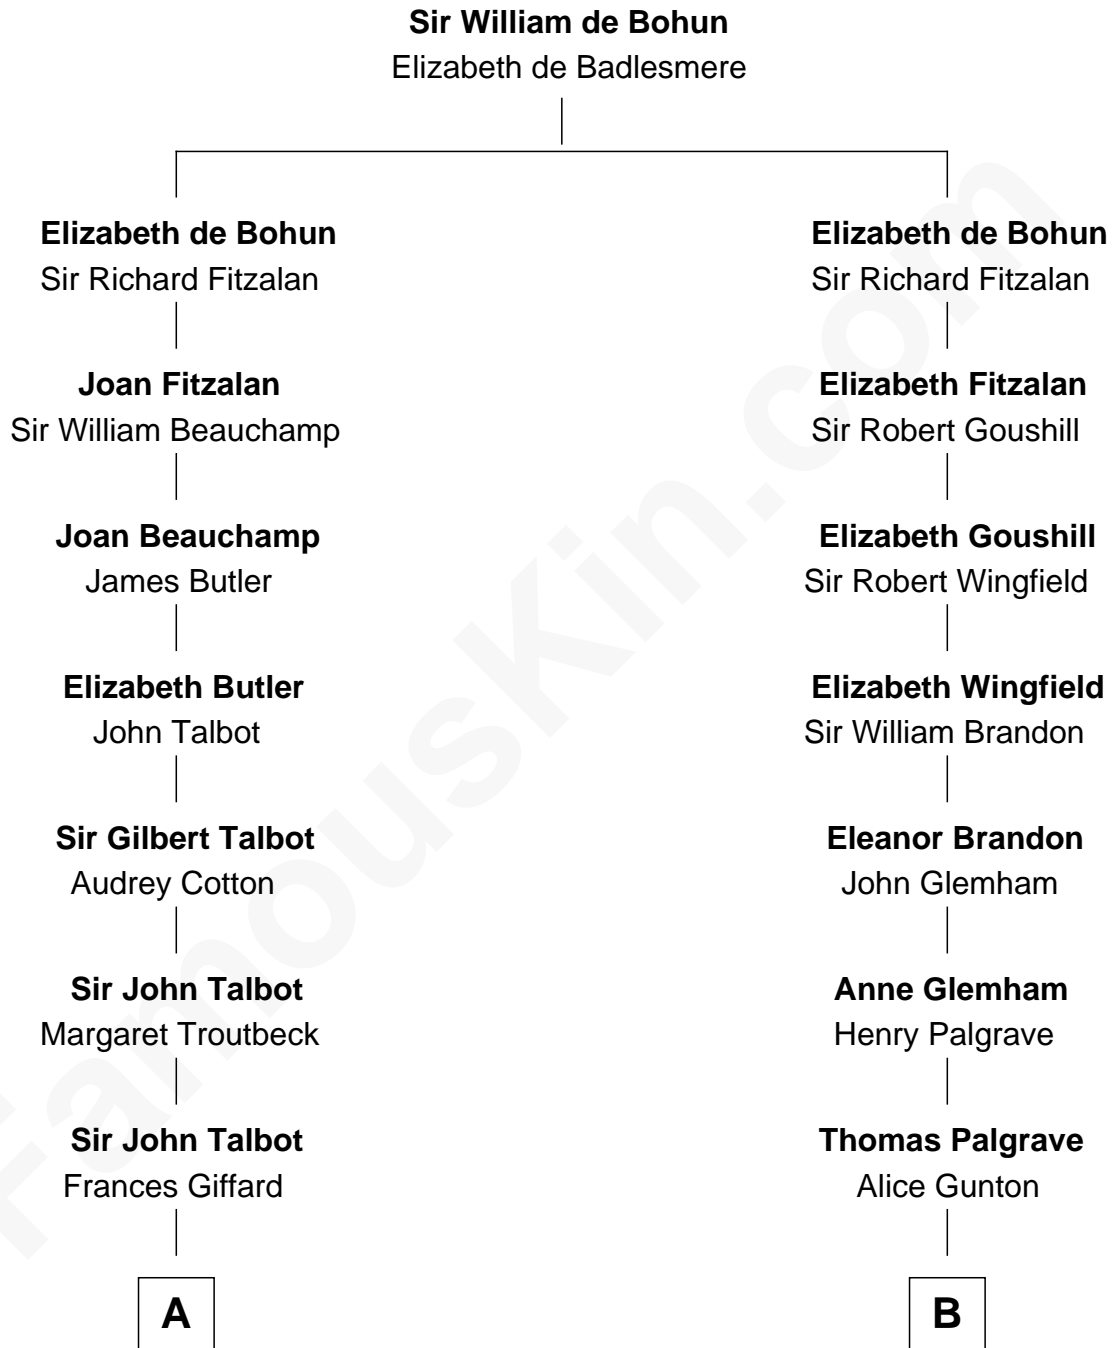

FamousKin.com
Relationship Chart of
Prince Harry
Duke of Sussex

16th cousin 4 times removed of

J. A. Folger
Founder of Folger Coffee Company

C

Elizabeth Bowes-Lyon

George VI, King of the United Kingdom

Elizabeth II, Queen of the United Kingdom

Prince Philip of Edinburgh

Charles III, King of the United Kingdom

Princess Diana Frances Spencer

Prince Harry

Duke of Sussex

FamousKin.com