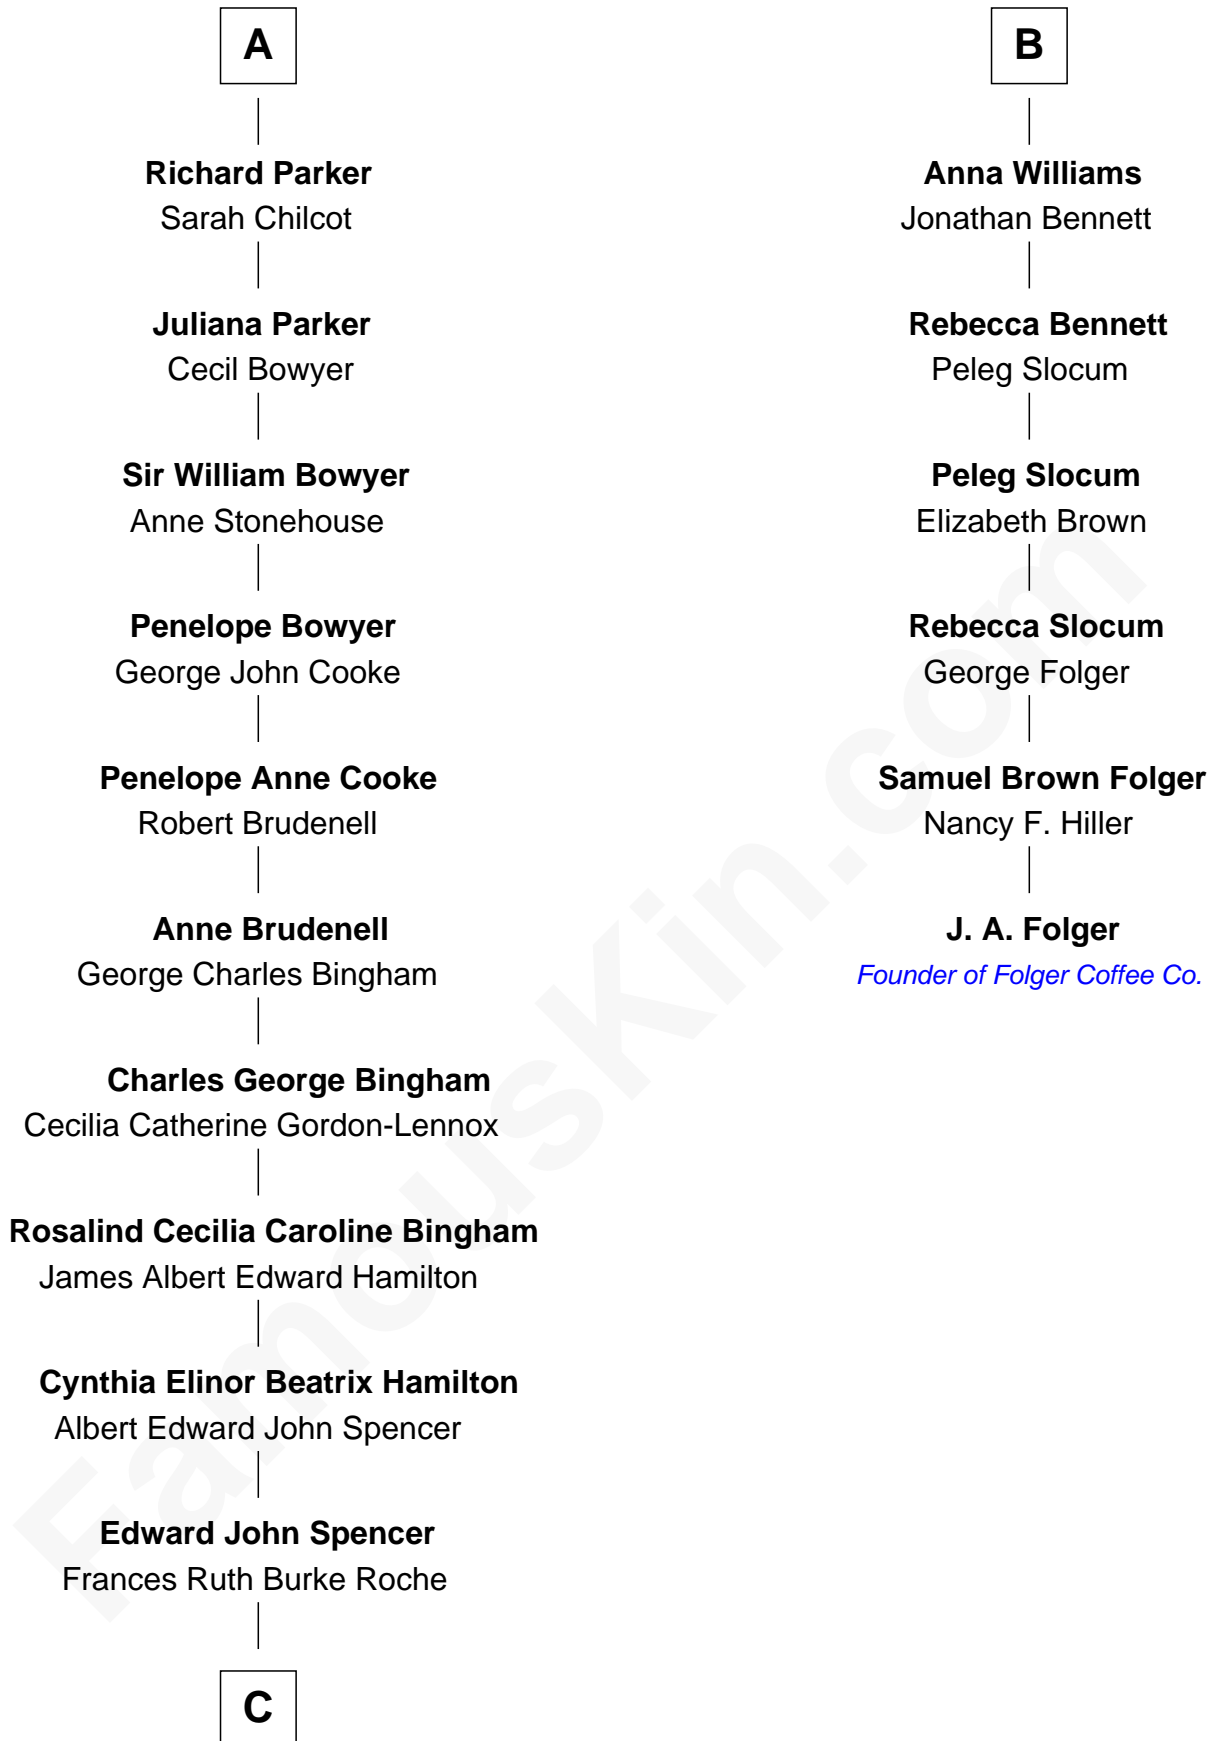

FamousKin.com
Relationship Chart of
Prince Harry
Duke of Sussex

12th cousin 6 times removed of

J. A. Folger
Founder of Folger Coffee Company

C

Princess Diana Frances Spencer
Charles III, King of the United Kingdom