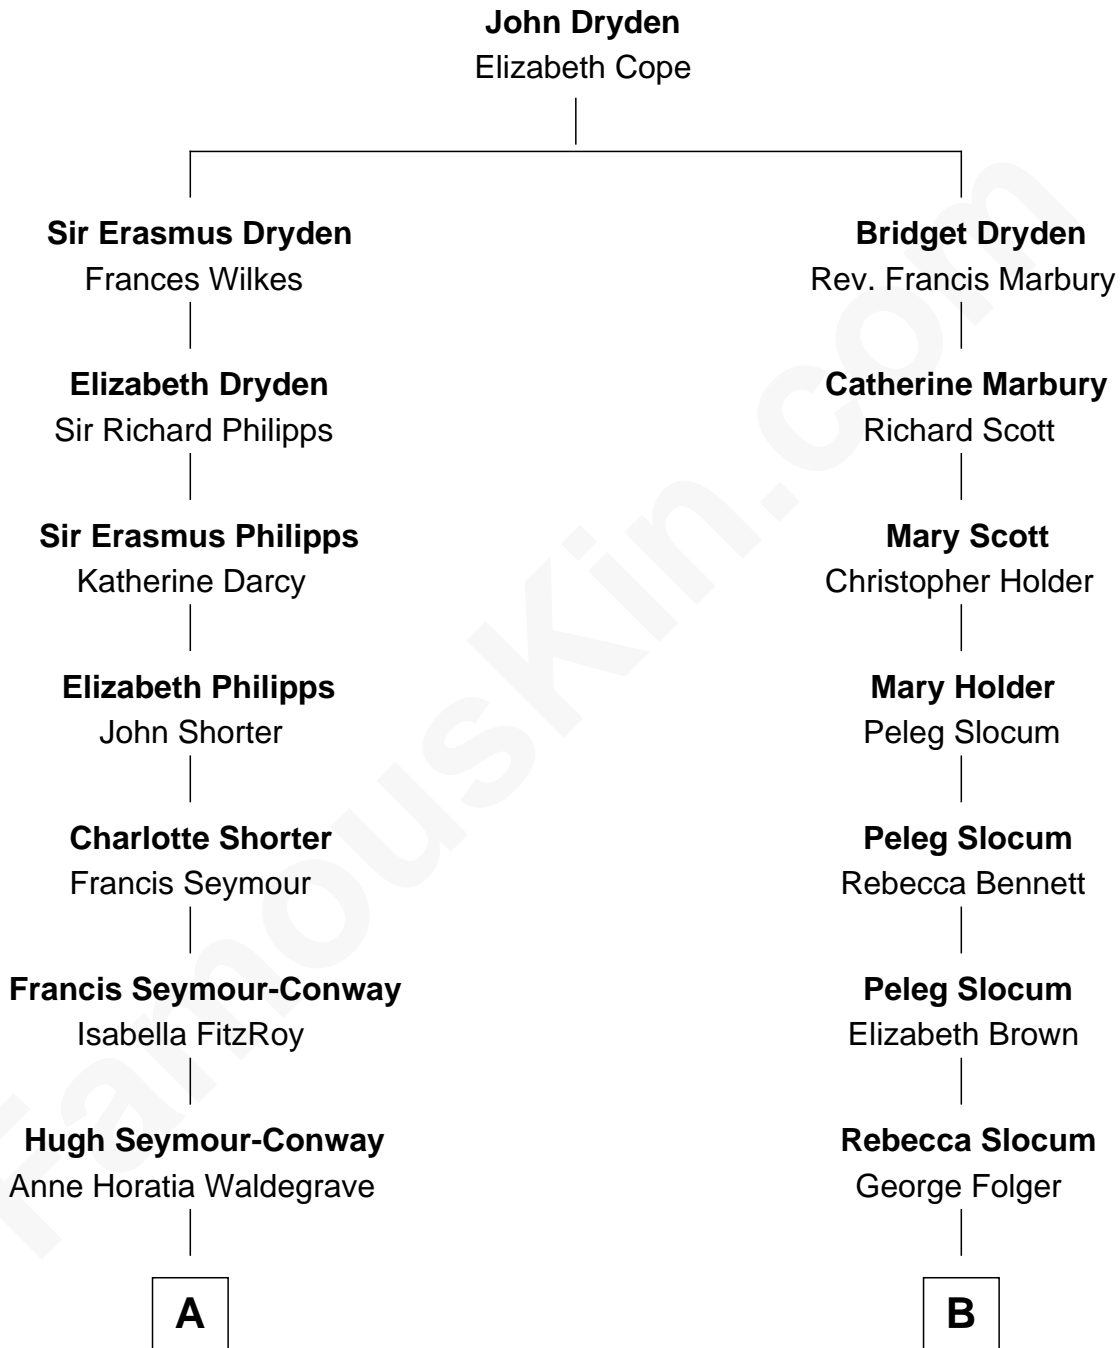

FamousKin.com

Relationship Chart of

Prince Harry

Duke of Sussex

8th cousin 5 times removed of

J. A. Folger
Founder of Folger Coffee Company

A

Sir Horace Beauchamp Seymour

Elizabeth Malet Palk

Adelaide Horatia Elizabeth Seymour

Frederick Spencer

Charles Robert Spencer

Margaret Baring

Albert Edward John Spencer

Cynthia Elinor Beatrix Hamilton

Edward John Spencer

Frances Ruth Burke Roche

Princess Diana Frances Spencer

Charles III, King of the United Kingdom

Prince Harry

Duke of Sussex

B

Samuel Brown Folger

Nancy F. Hiller