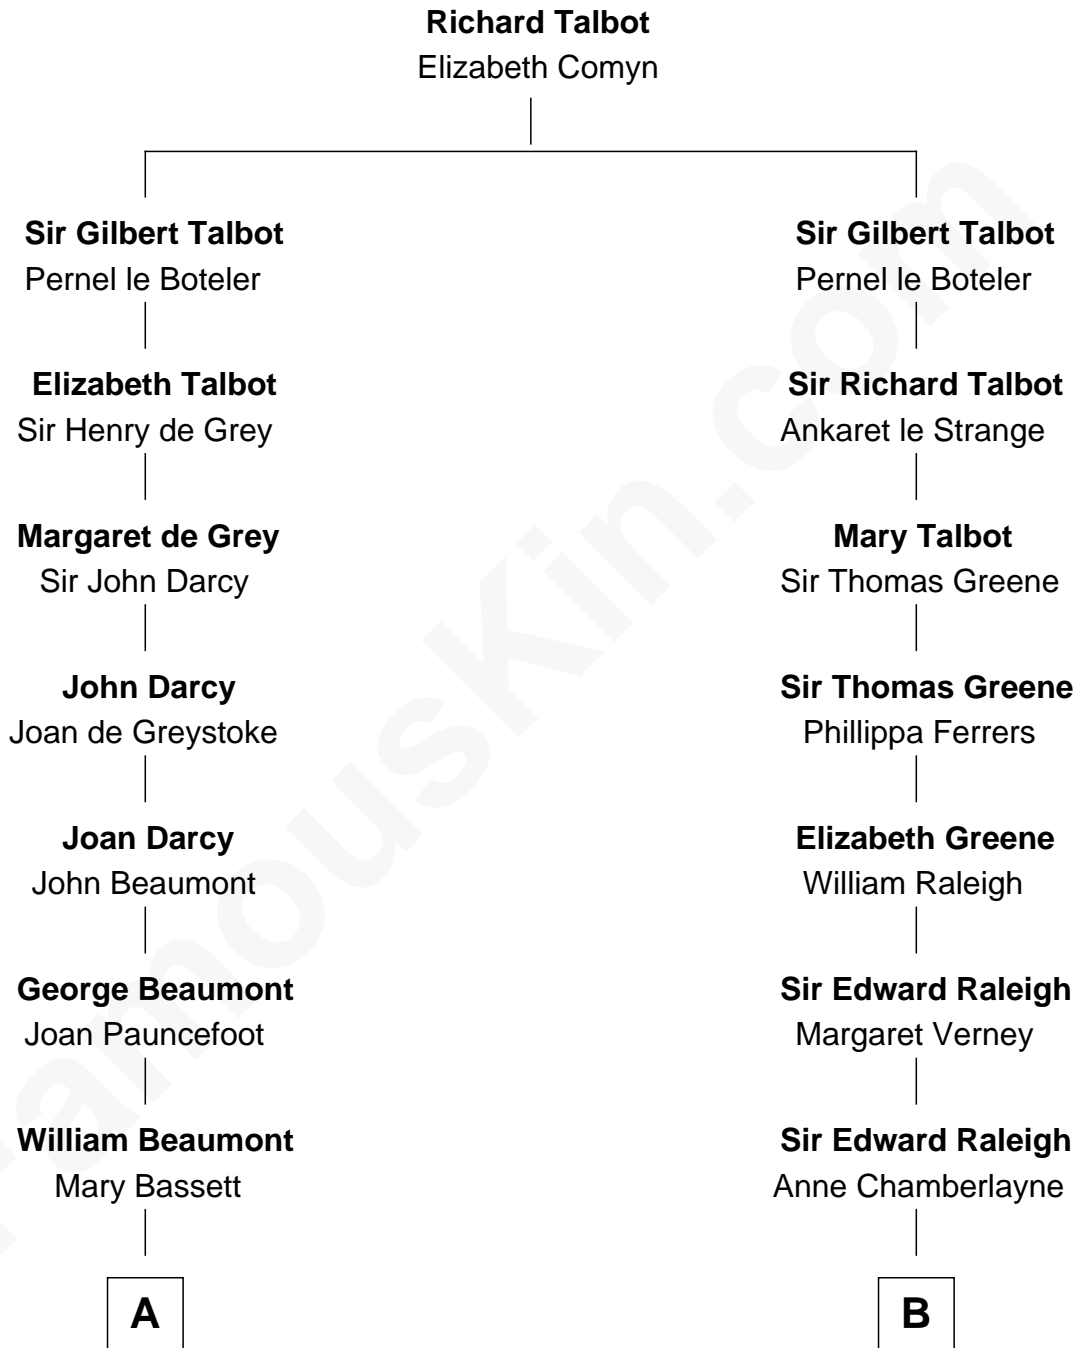

FamousKin.com

Relationship Chart of

Prince Harry

Duke of Sussex

17th cousin 4 times removed of

J. A. Folger
Founder of Folger Coffee Company

C

Rosalind Cecilia Caroline Bingham

James Albert Edward Hamilton

Cynthia Elinor Beatrix Hamilton

Albert Edward John Spencer

Edward John Spencer

Frances Ruth Burke Roche

Princess Diana Frances Spencer

Charles III, King of the United Kingdom

Prince Harry