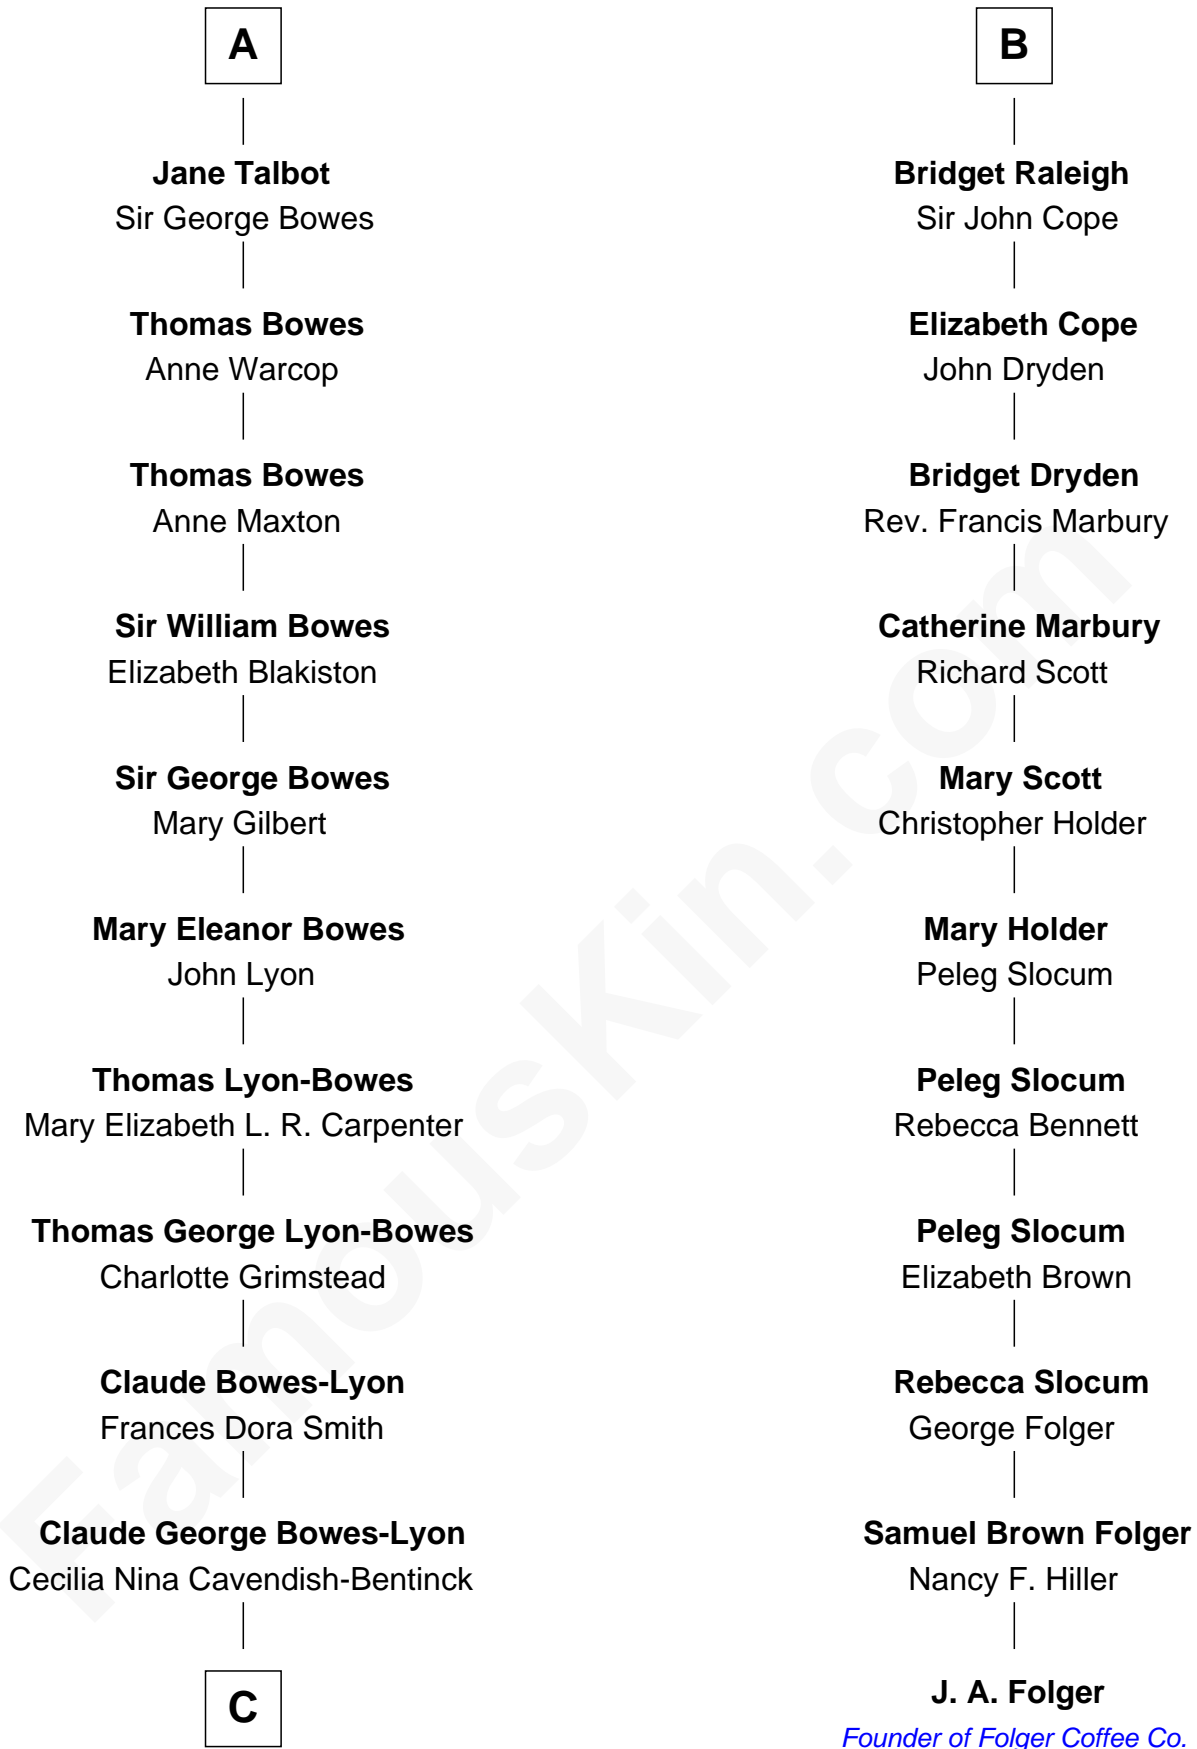

FamousKin.com
Relationship Chart of
Prince Harry
Duke of Sussex

17th cousin 3 times removed of

J. A. Folger
Founder of Folger Coffee Company

C

Elizabeth Bowes-Lyon

George VI, King of the United Kingdom

Elizabeth II, Queen of the United Kingdom

Prince Philip of Edinburgh

Charles III, King of the United Kingdom

Princess Diana Frances Spencer

Prince Harry

Duke of Sussex

FamousKin.com