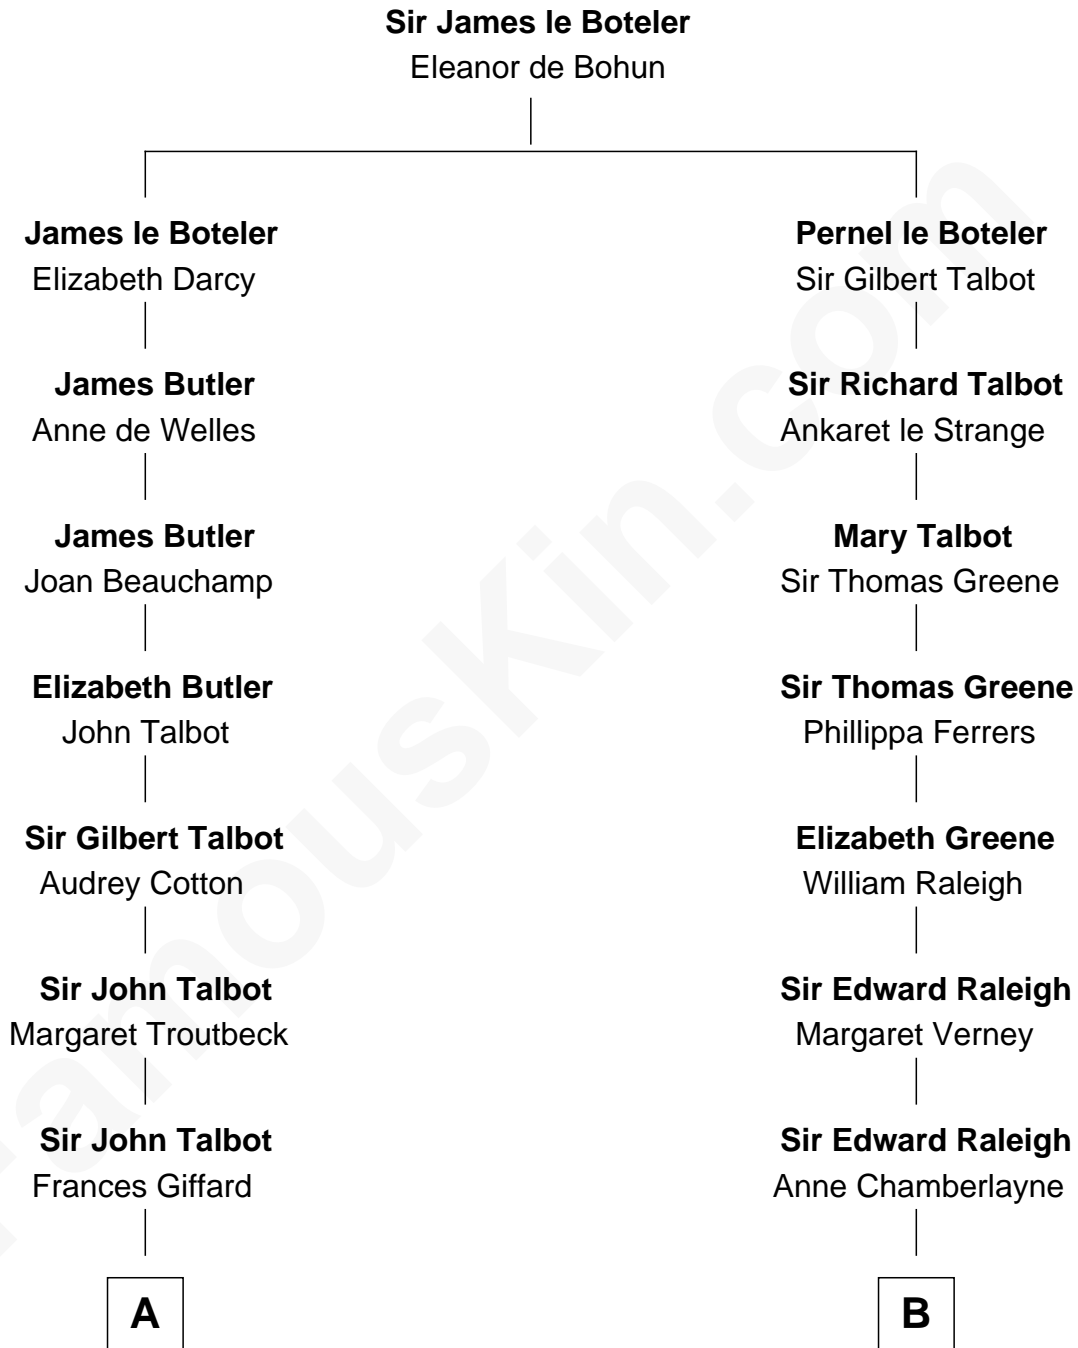

FamousKin.com
Relationship Chart of
Prince Harry
Duke of Sussex

17th cousin 3 times removed of

J. A. Folger
Founder of Folger Coffee Company

C

Elizabeth Bowes-Lyon

George VI, King of the United Kingdom

Elizabeth II, Queen of the United Kingdom

Prince Philip of Edinburgh

Charles III, King of the United Kingdom

Princess Diana Frances Spencer

Prince Harry

Duke of Sussex

FamousKin.com