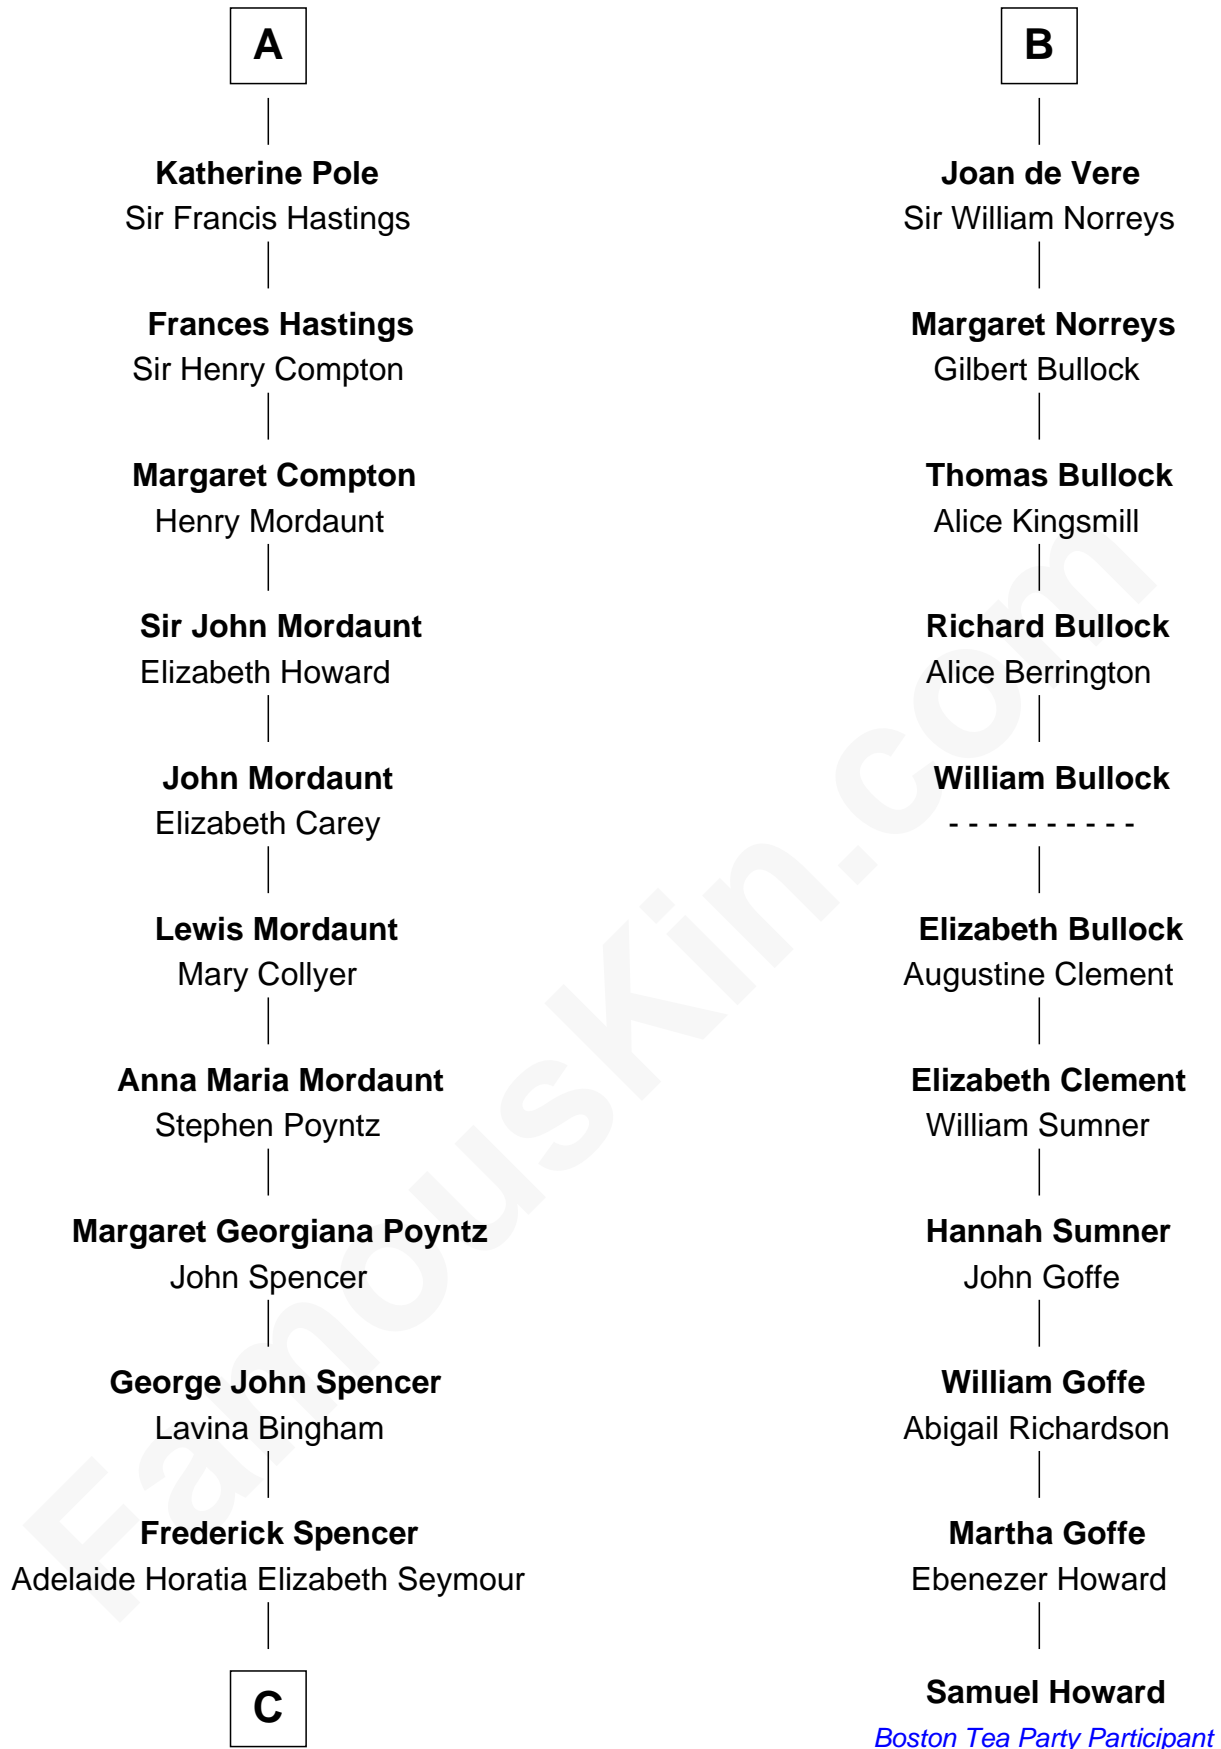

# FamousKin.com Relationship Chart of

**Prince Harry**  
*Duke of Sussex*

17th cousin 4 times removed of

**Samuel Howard**  
*Boston Tea Party Participant*

**C**

—  
**Charles Robert Spencer**

Margaret Baring

—  
**Albert Edward John Spencer**

Cynthia Elinor Beatrix Hamilton

—  
**Edward John Spencer**

Frances Ruth Burke Roche

—  
**Princess Diana Frances Spencer**

Charles III, King of the United Kingdom

—  
**Prince Harry**

*Duke of Sussex*