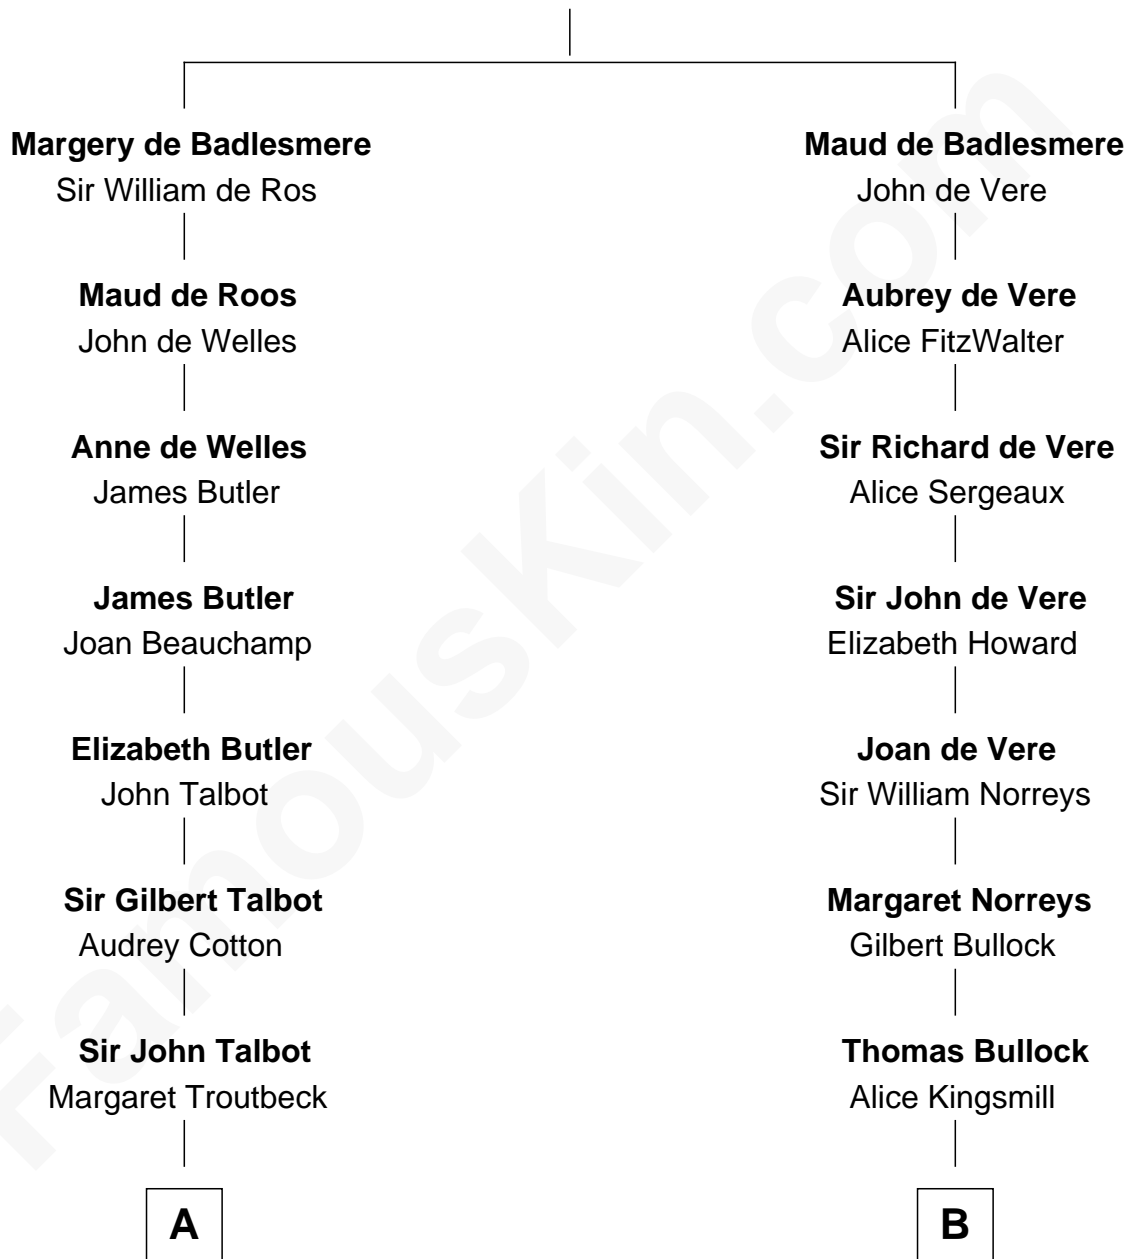

## Relationship Chart of

### Prince Harry

*Duke of Sussex*

14th cousin 7 times removed of

**Samuel Howard**  
*Boston Tea Party Participant*

**Bartholomew de Badlesmere**  
Margaret de Clare

**C**

**Claude George Bowes-Lyon**  
Cecilia Nina Cavendish-Bentinck

**Elizabeth Bowes-Lyon**  
George VI, King of the United Kingdom

**Elizabeth II, Queen of the United Kingdom**  
Prince Philip of Edinburgh

**Charles III, King of the United Kingdom**  
Princess Diana Frances Spencer

**Prince Harry**  
*Duke of Sussex*