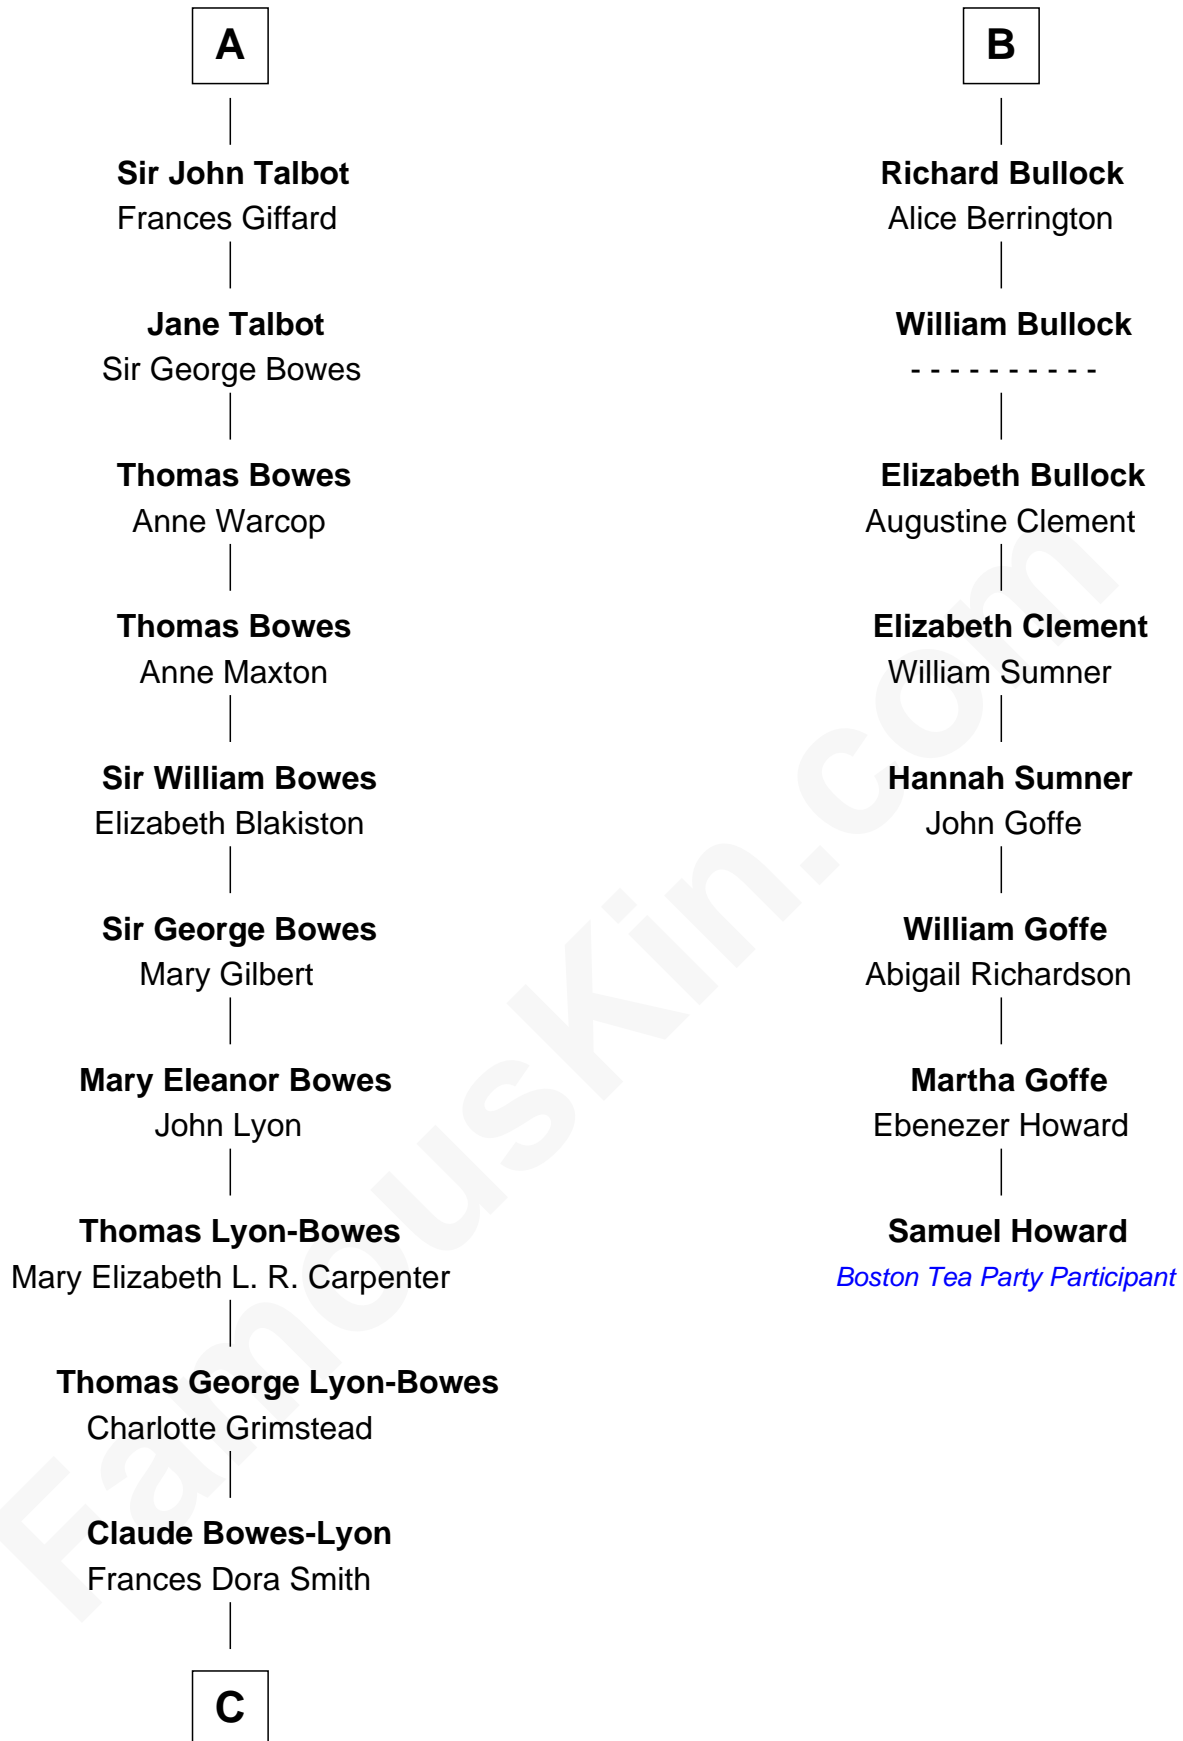

## Relationship Chart of

### Prince Harry

*Duke of Sussex*

14th cousin 7 times removed of

**Samuel Howard**  
*Boston Tea Party Participant*

**Bartholomew de Badlesmere**  
Margaret de Clare

**C**

**Claude George Bowes-Lyon**  
Cecilia Nina Cavendish-Bentinck

**Elizabeth Bowes-Lyon**  
George VI, King of the United Kingdom

**Elizabeth II, Queen of the United Kingdom**  
Prince Philip of Edinburgh

**Charles III, King of the United Kingdom**  
Princess Diana Frances Spencer

**Prince Harry**  
*Duke of Sussex*