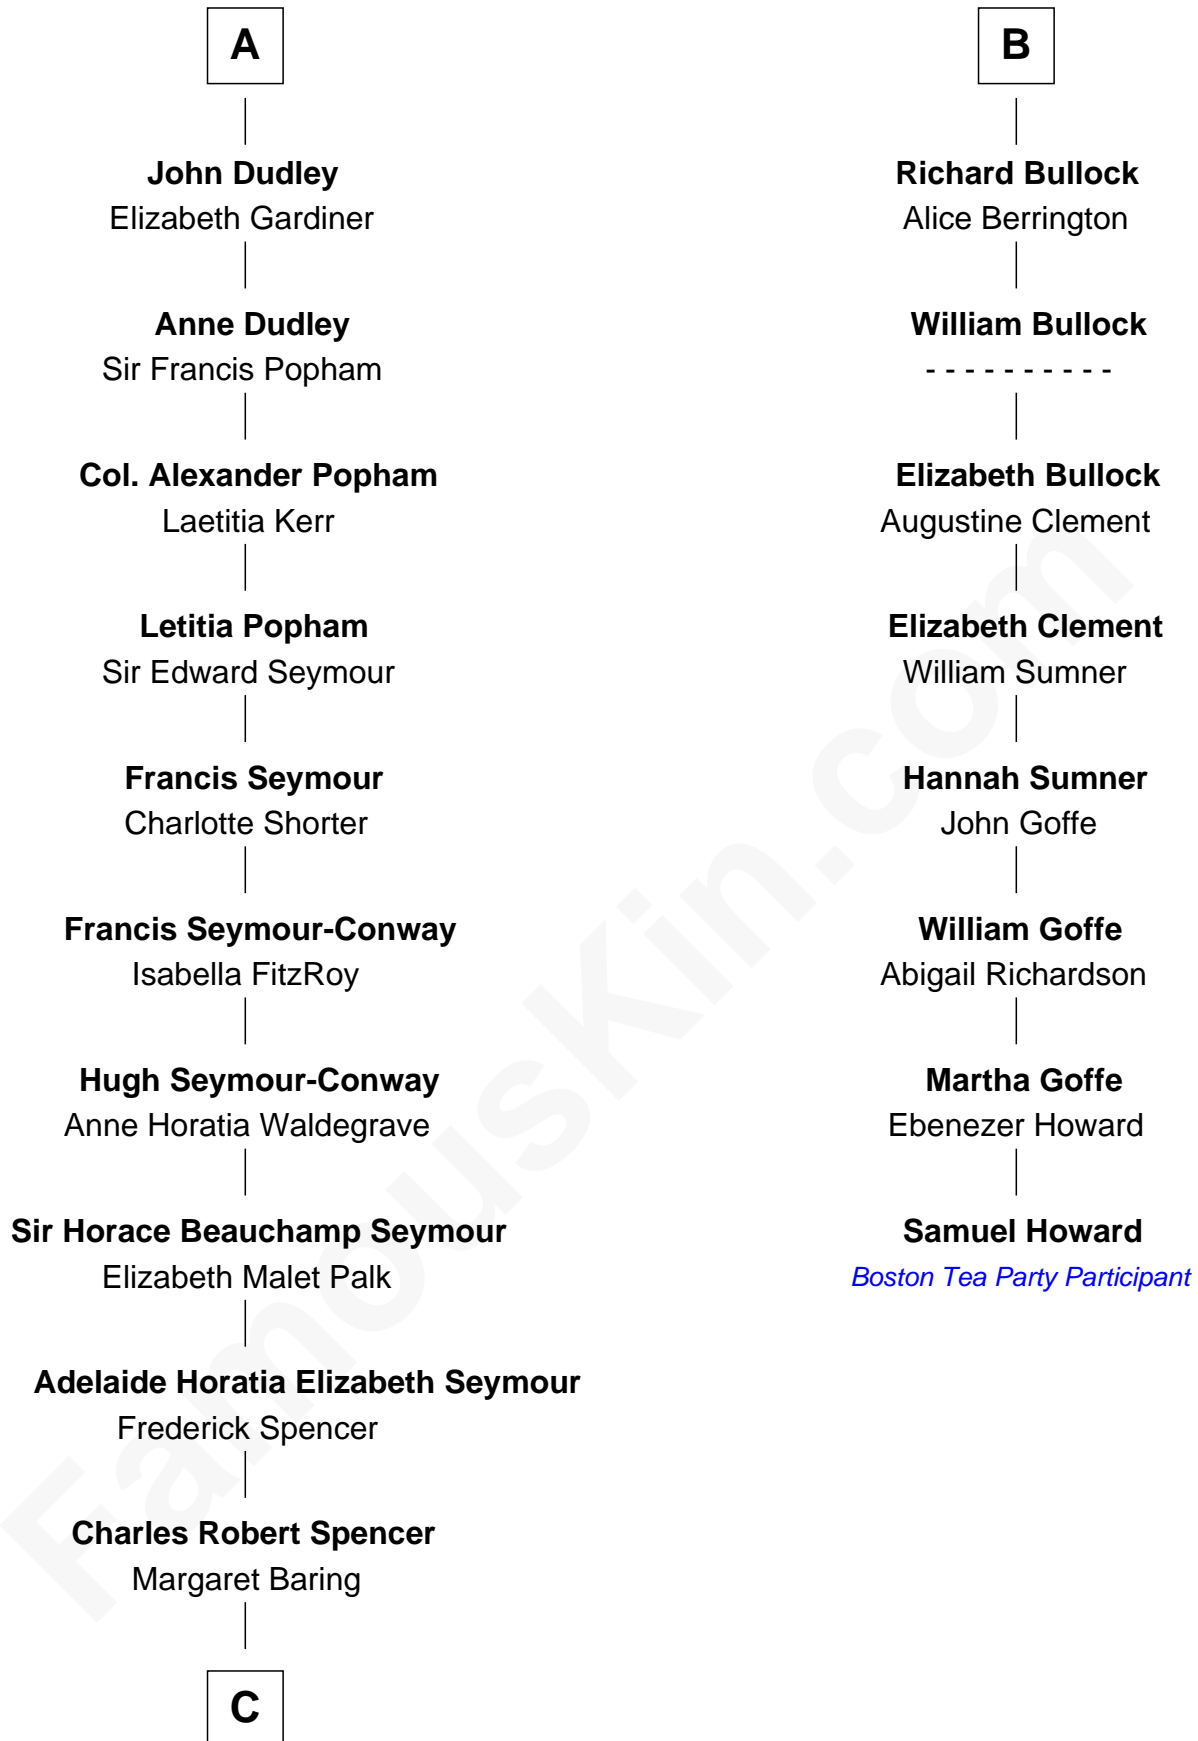

FamousKin.com Relationship Chart of

Prince Harry
Duke of Sussex

14th cousin 6 times removed of

Samuel Howard
Boston Tea Party Participant

C

Albert Edward John Spencer

Cynthia Elinor Beatrix Hamilton

Edward John Spencer

Frances Ruth Burke Roche

Princess Diana Frances Spencer

Charles III, King of the United Kingdom

Prince Harry

Duke of Sussex

FamousKin.com