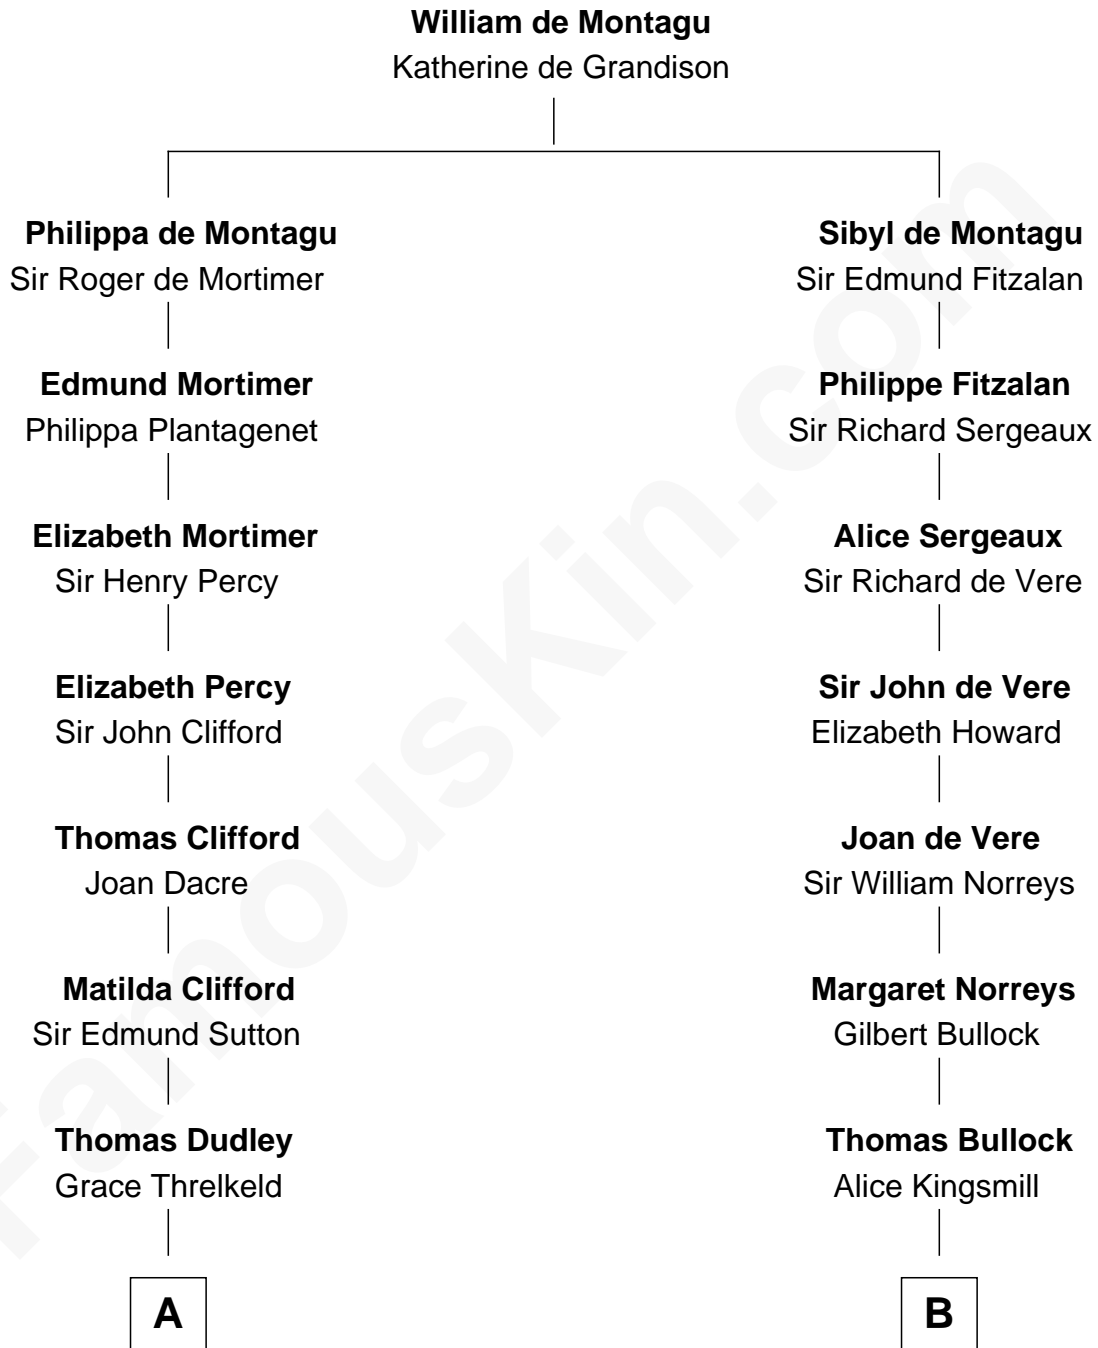

FamousKin.com Relationship Chart of

Prince Harry
Duke of Sussex

14th cousin 6 times removed of

Samuel Howard
Boston Tea Party Participant

C

Albert Edward John Spencer

Cynthia Elinor Beatrix Hamilton

Edward John Spencer

Frances Ruth Burke Roche

Princess Diana Frances Spencer

Charles III, King of the United Kingdom

Prince Harry

Duke of Sussex

FamousKin.com