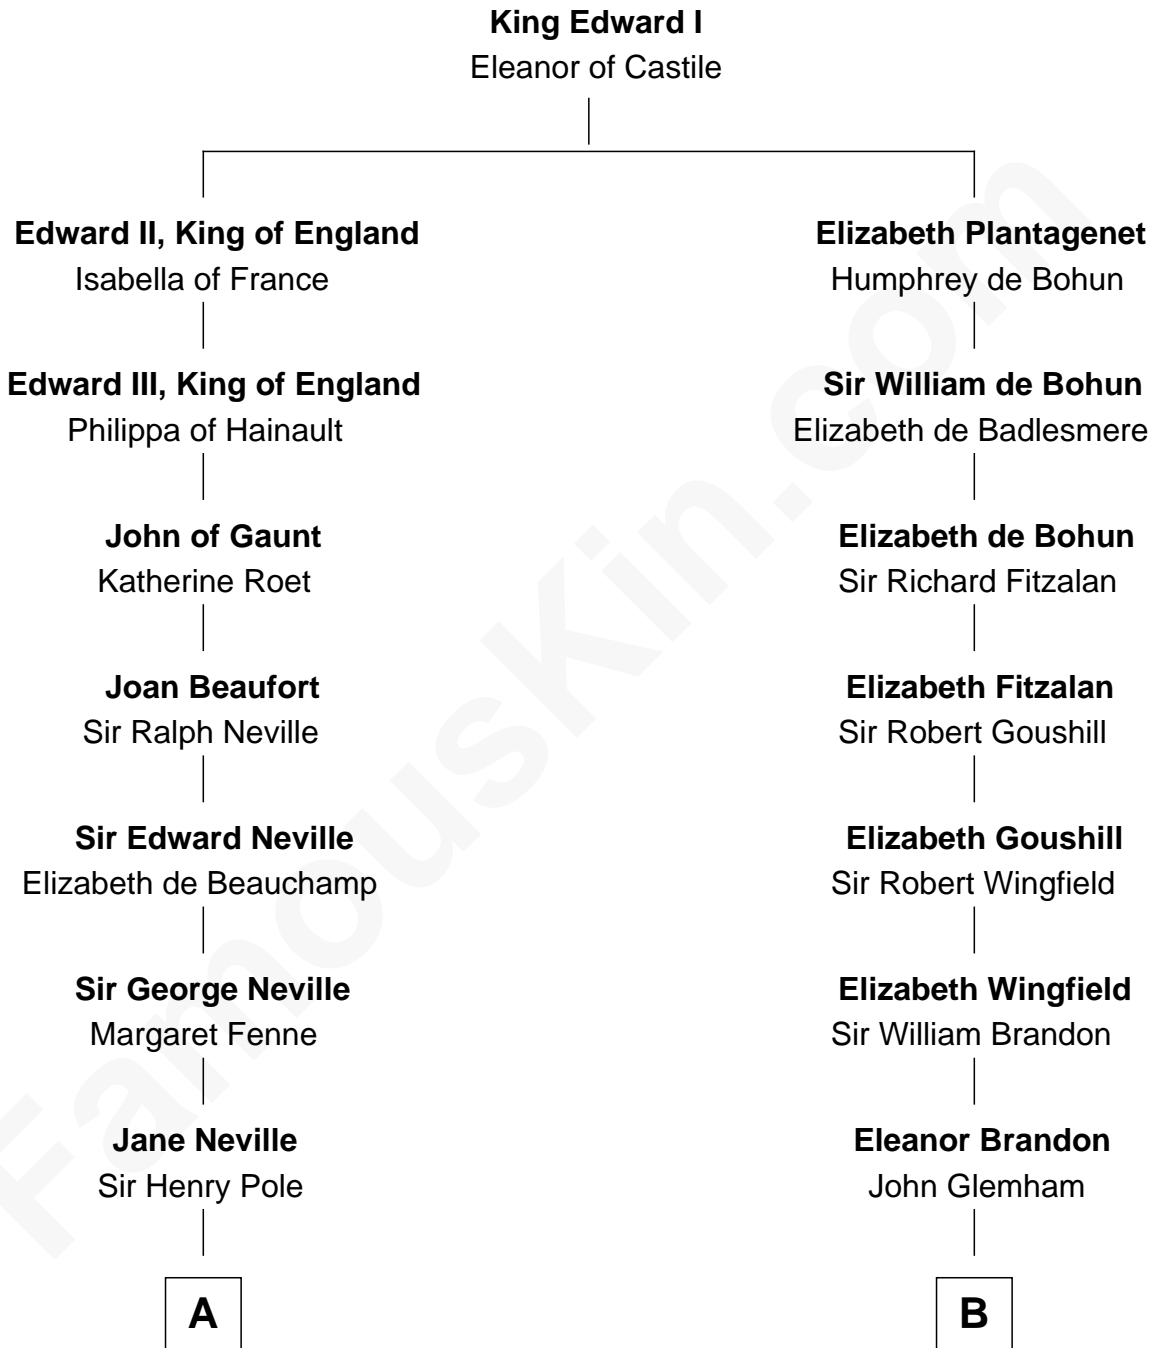

# FamousKin.com Relationship Chart of

**Prince Harry**

*Duke of Sussex*

16th cousin 5 times removed of

**Eli Whitney**

*Inventor of the Cotton Gin*

**C**

—  
**Charles Robert Spencer**

Margaret Baring

—  
**Albert Edward John Spencer**

Cynthia Elinor Beatrix Hamilton

—  
**Edward John Spencer**

Frances Ruth Burke Roche

—  
**Princess Diana Frances Spencer**

Charles III, King of the United Kingdom

—  
**Prince Harry**

*Duke of Sussex*

FamousKin.com