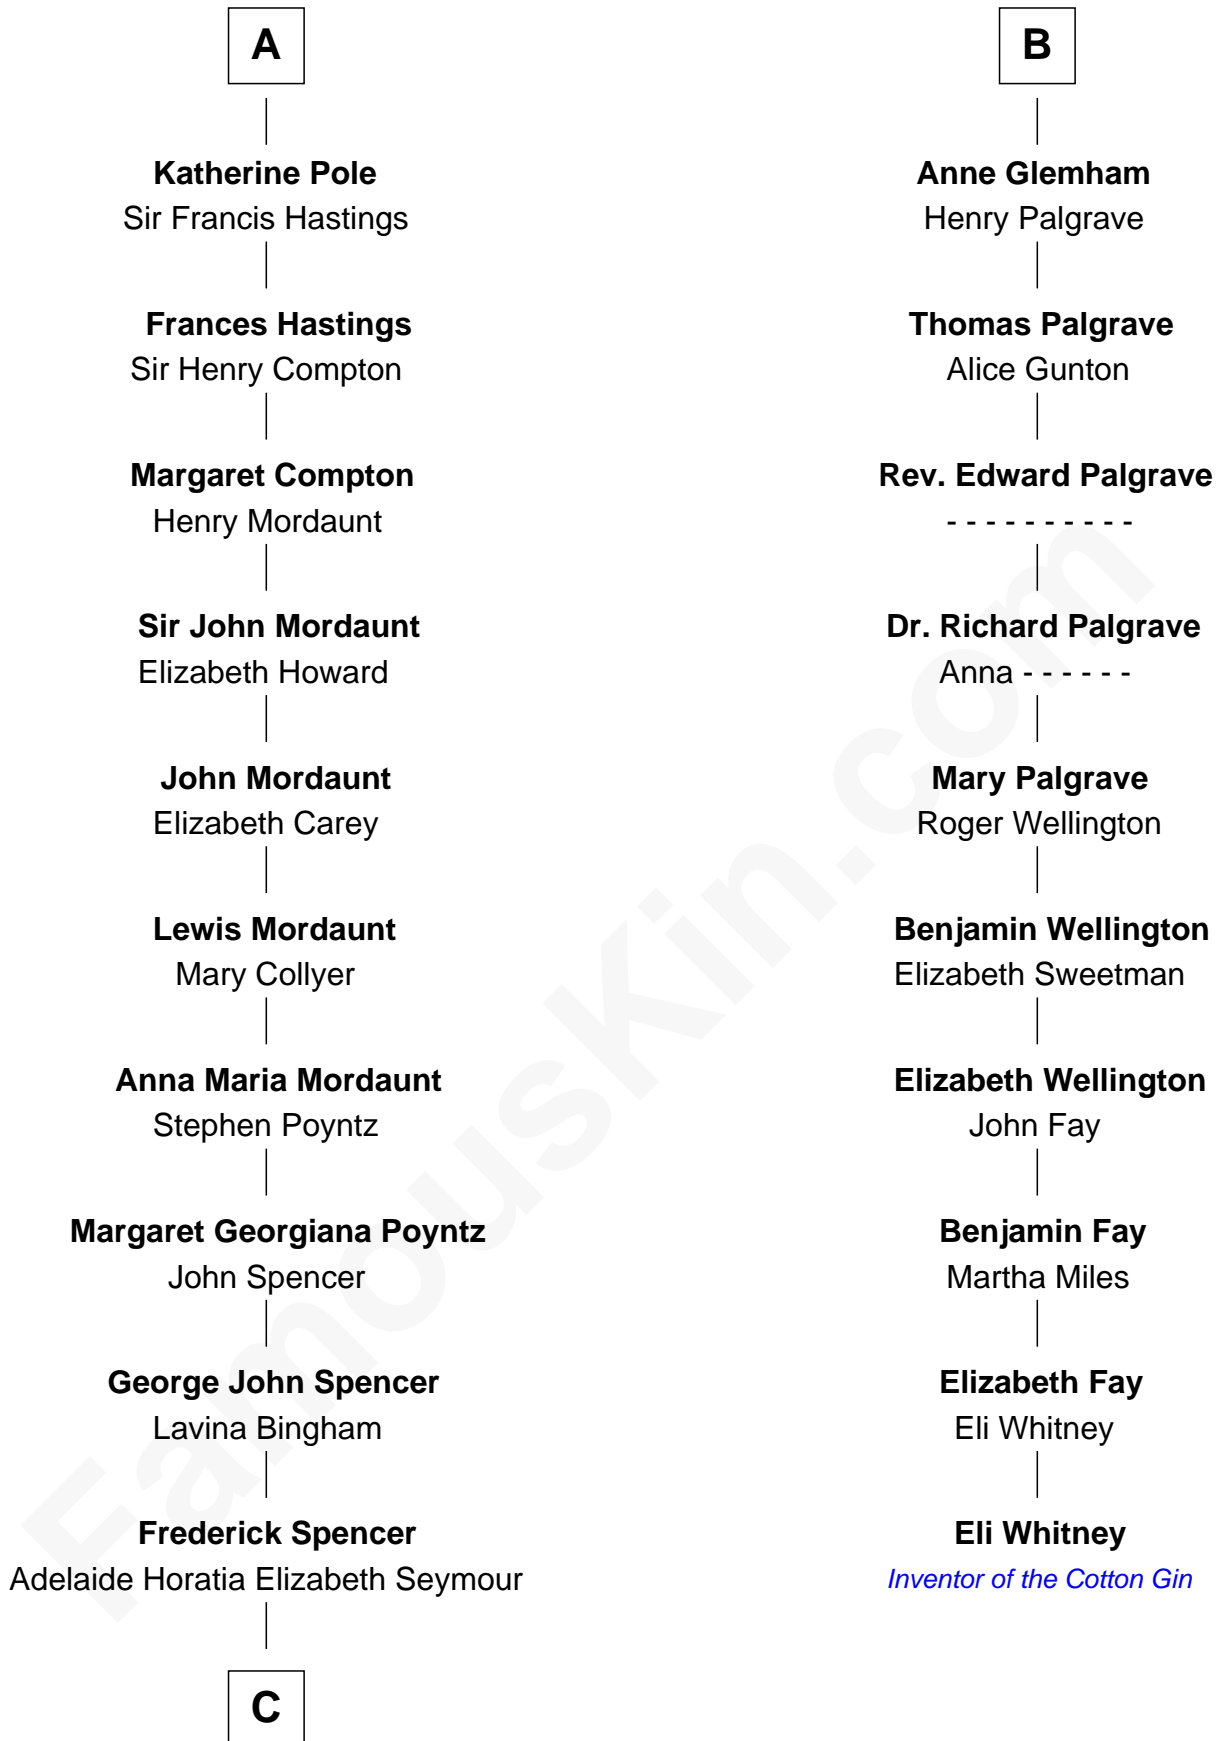

# FamousKin.com Relationship Chart of

**Prince Harry**

*Duke of Sussex*

16th cousin 5 times removed of

**Eli Whitney**

*Inventor of the Cotton Gin*

**C**

—  
**Charles Robert Spencer**

Margaret Baring

—  
**Albert Edward John Spencer**

Cynthia Elinor Beatrix Hamilton

—  
**Edward John Spencer**

Frances Ruth Burke Roche

—  
**Princess Diana Frances Spencer**

Charles III, King of the United Kingdom