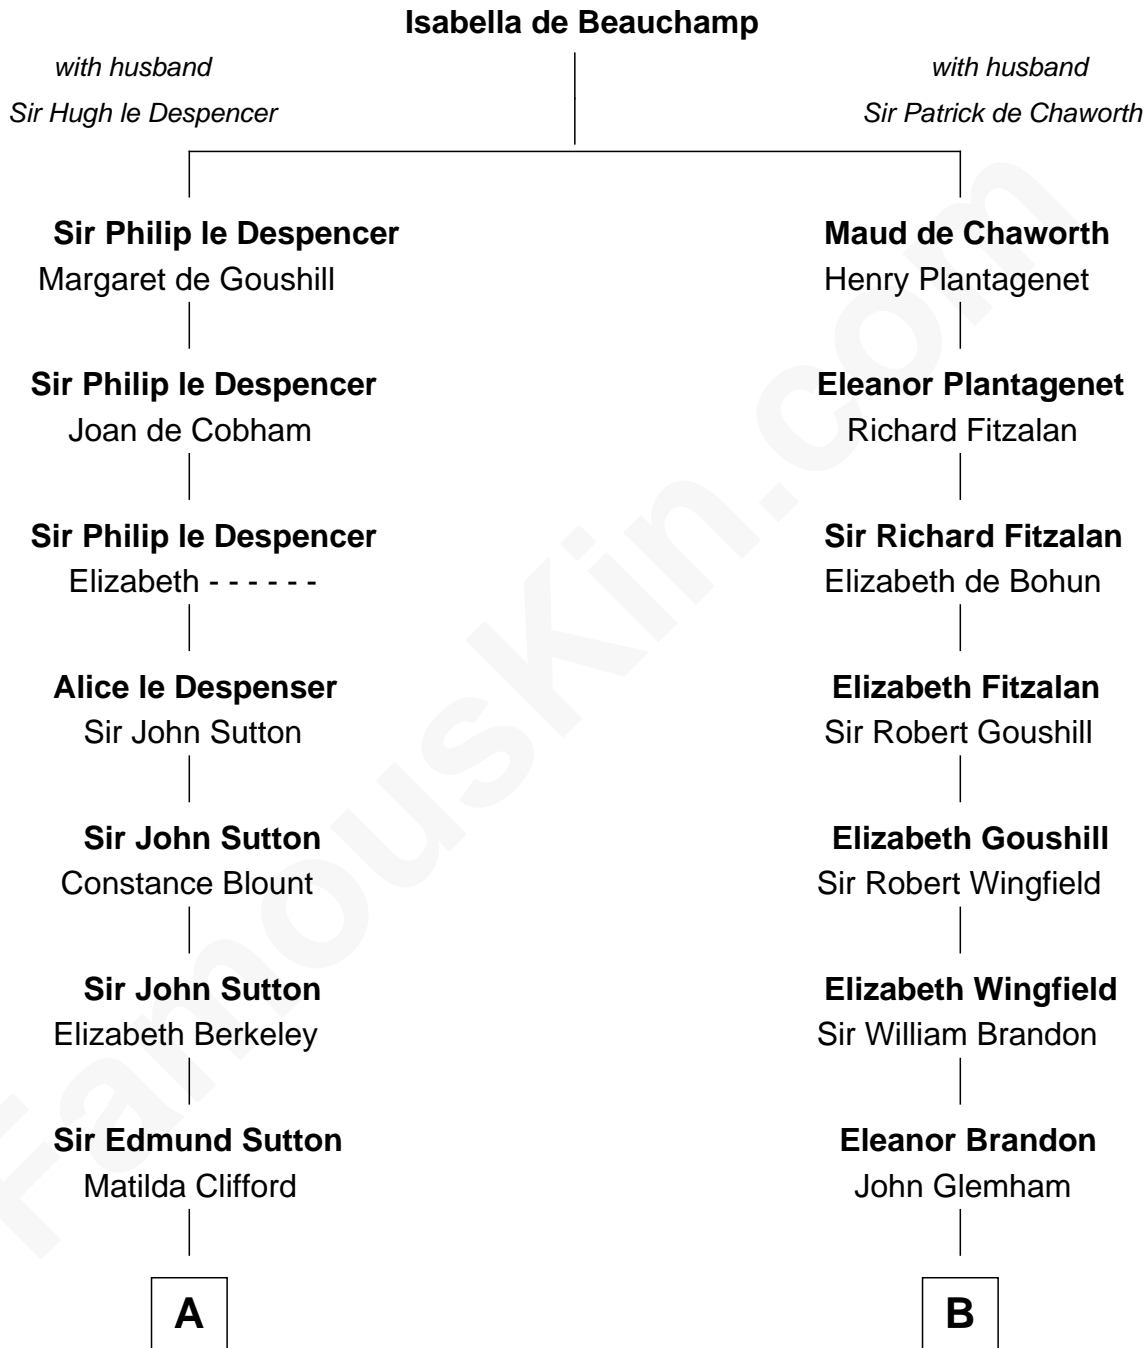

# FamousKin.com Relationship Chart of

**Prince Harry**  
*Duke of Sussex*

16th cousin 5 times removed of

**Eli Whitney**

*Inventor of the Cotton Gin*

**C**

—  
**Charles Robert Spencer**

Margaret Baring

—  
**Albert Edward John Spencer**

Cynthia Elinor Beatrix Hamilton

—  
**Edward John Spencer**

Frances Ruth Burke Roche

—  
**Princess Diana Frances Spencer**

Charles III, King of the United Kingdom

—  
**Prince Harry**

*Duke of Sussex*

FamousKin.com