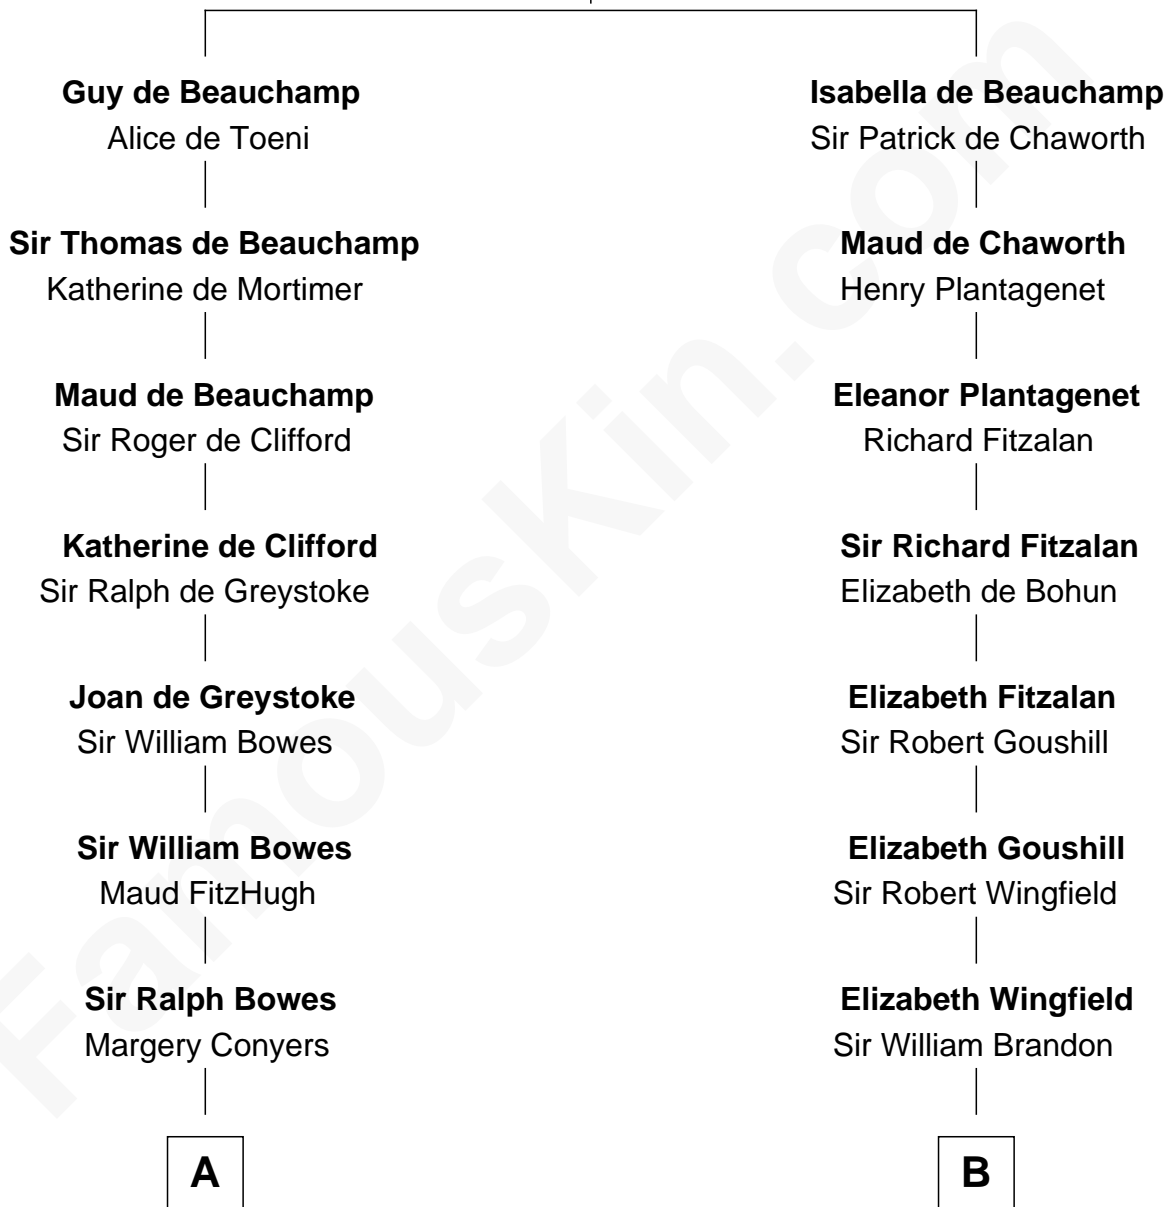

FamousKin.com Relationship Chart of

Prince Harry

Duke of Sussex

17th cousin 4 times removed of

Eli Whitney

Inventor of the Cotton Gin

William de Beauchamp

Maud FitzJohn

C

—
Claude George Bowes-Lyon
Cecilia Nina Cavendish-Bentinck

—
Elizabeth Bowes-Lyon
George VI, King of the United Kingdom

—
Elizabeth II, Queen of the United Kingdom
Prince Philip of Edinburgh

—
Charles III, King of the United Kingdom
Princess Diana Frances Spencer