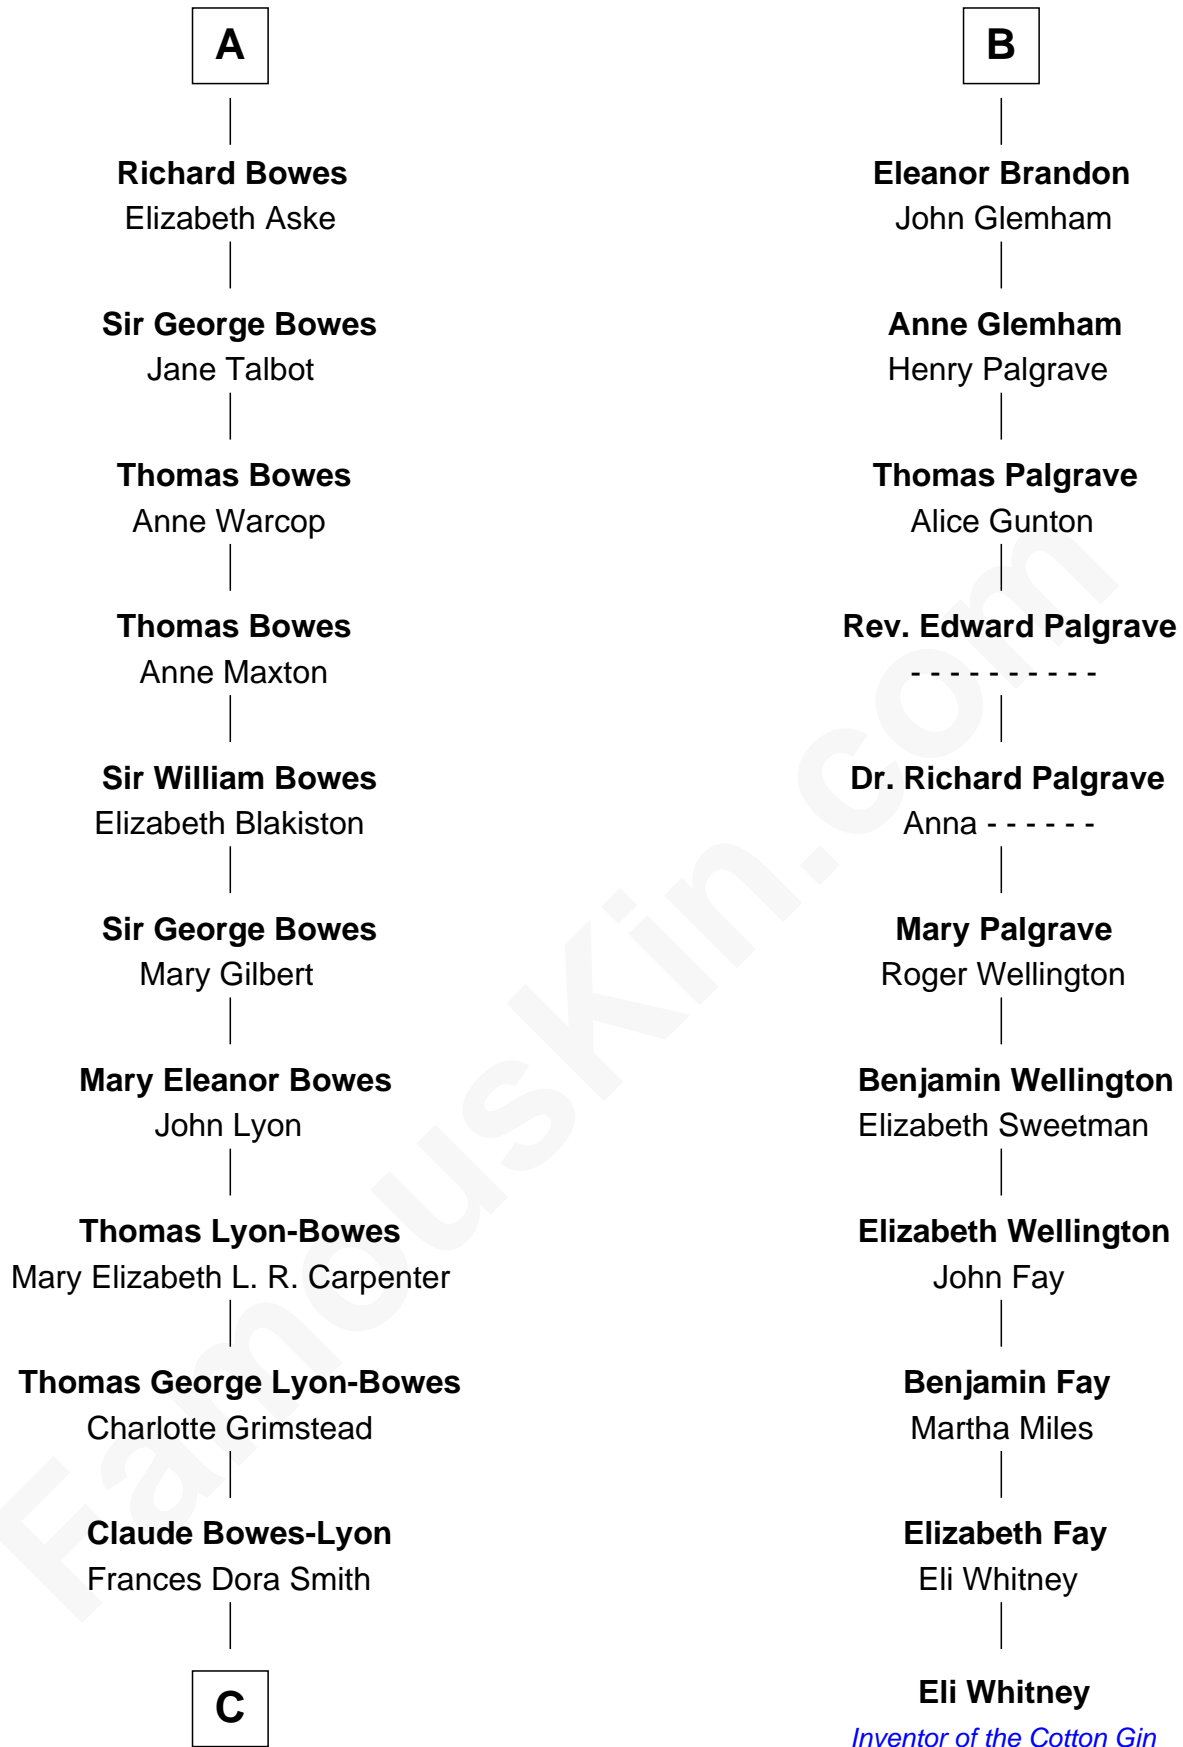

FamousKin.com Relationship Chart of

Prince Harry

Duke of Sussex

17th cousin 4 times removed of

Eli Whitney

Inventor of the Cotton Gin

William de Beauchamp

Maud FitzJohn

C

—
Claude George Bowes-Lyon
Cecilia Nina Cavendish-Bentinck

—
Elizabeth Bowes-Lyon
George VI, King of the United Kingdom

—
Elizabeth II, Queen of the United Kingdom
Prince Philip of Edinburgh

—
Charles III, King of the United Kingdom
Princess Diana Frances Spencer