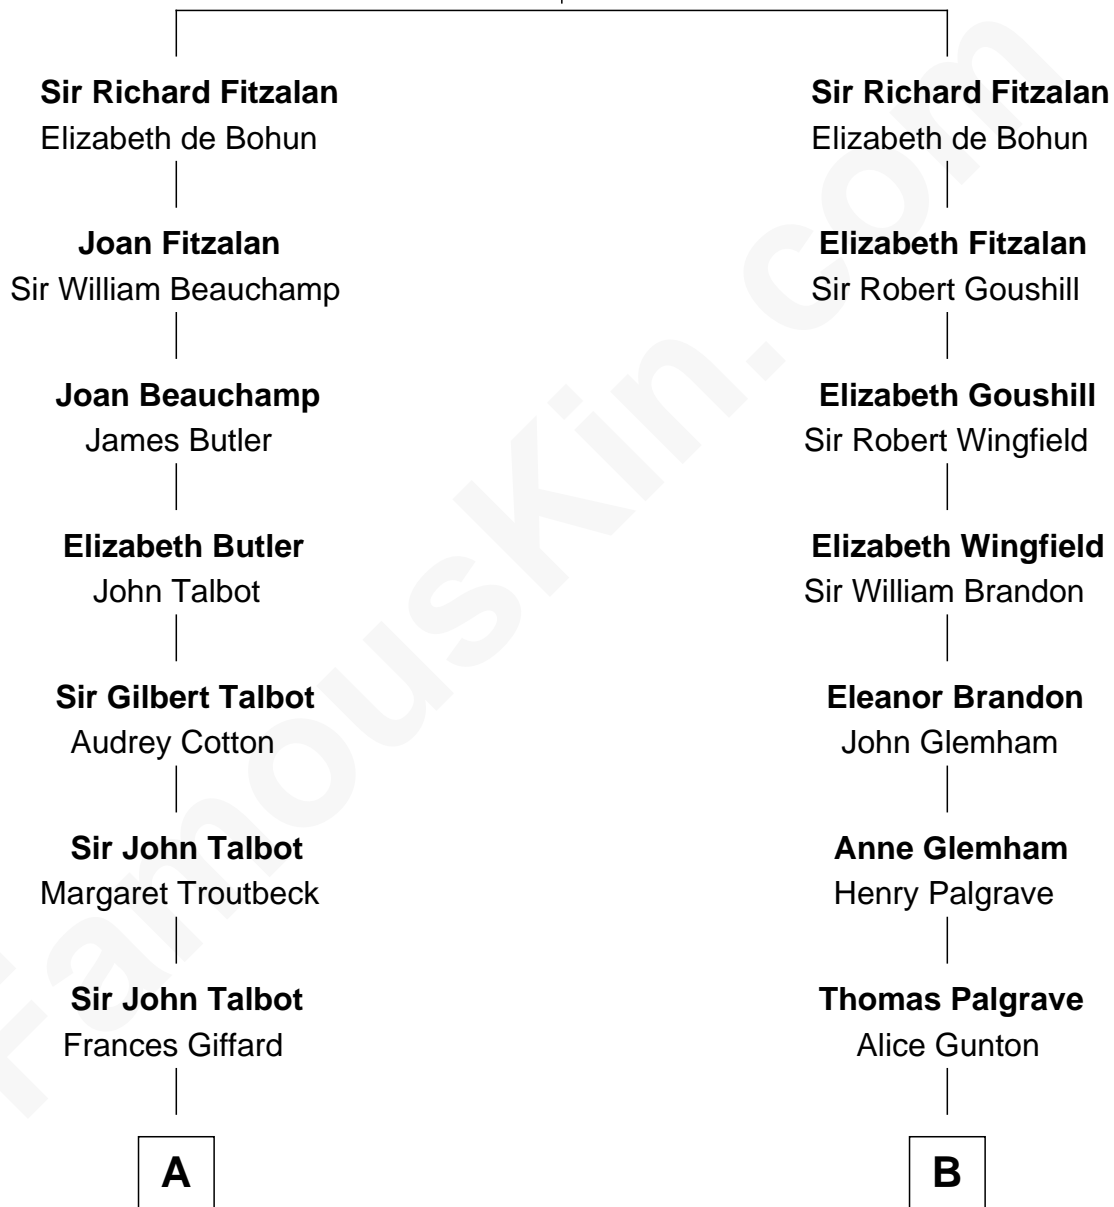

FamousKin.com Relationship Chart of

Prince Harry
Duke of Sussex

14th cousin 6 times removed of

Eli Whitney
Inventor of the Cotton Gin

Richard Fitzalan
Eleanor Plantagenet

C

—
Elizabeth Bowes-Lyon

George VI, King of the United Kingdom

—
Elizabeth II, Queen of the United Kingdom

Prince Philip of Edinburgh

—
Charles III, King of the United Kingdom

Princess Diana Frances Spencer

—
Prince Harry

Duke of Sussex

FamousKin.com