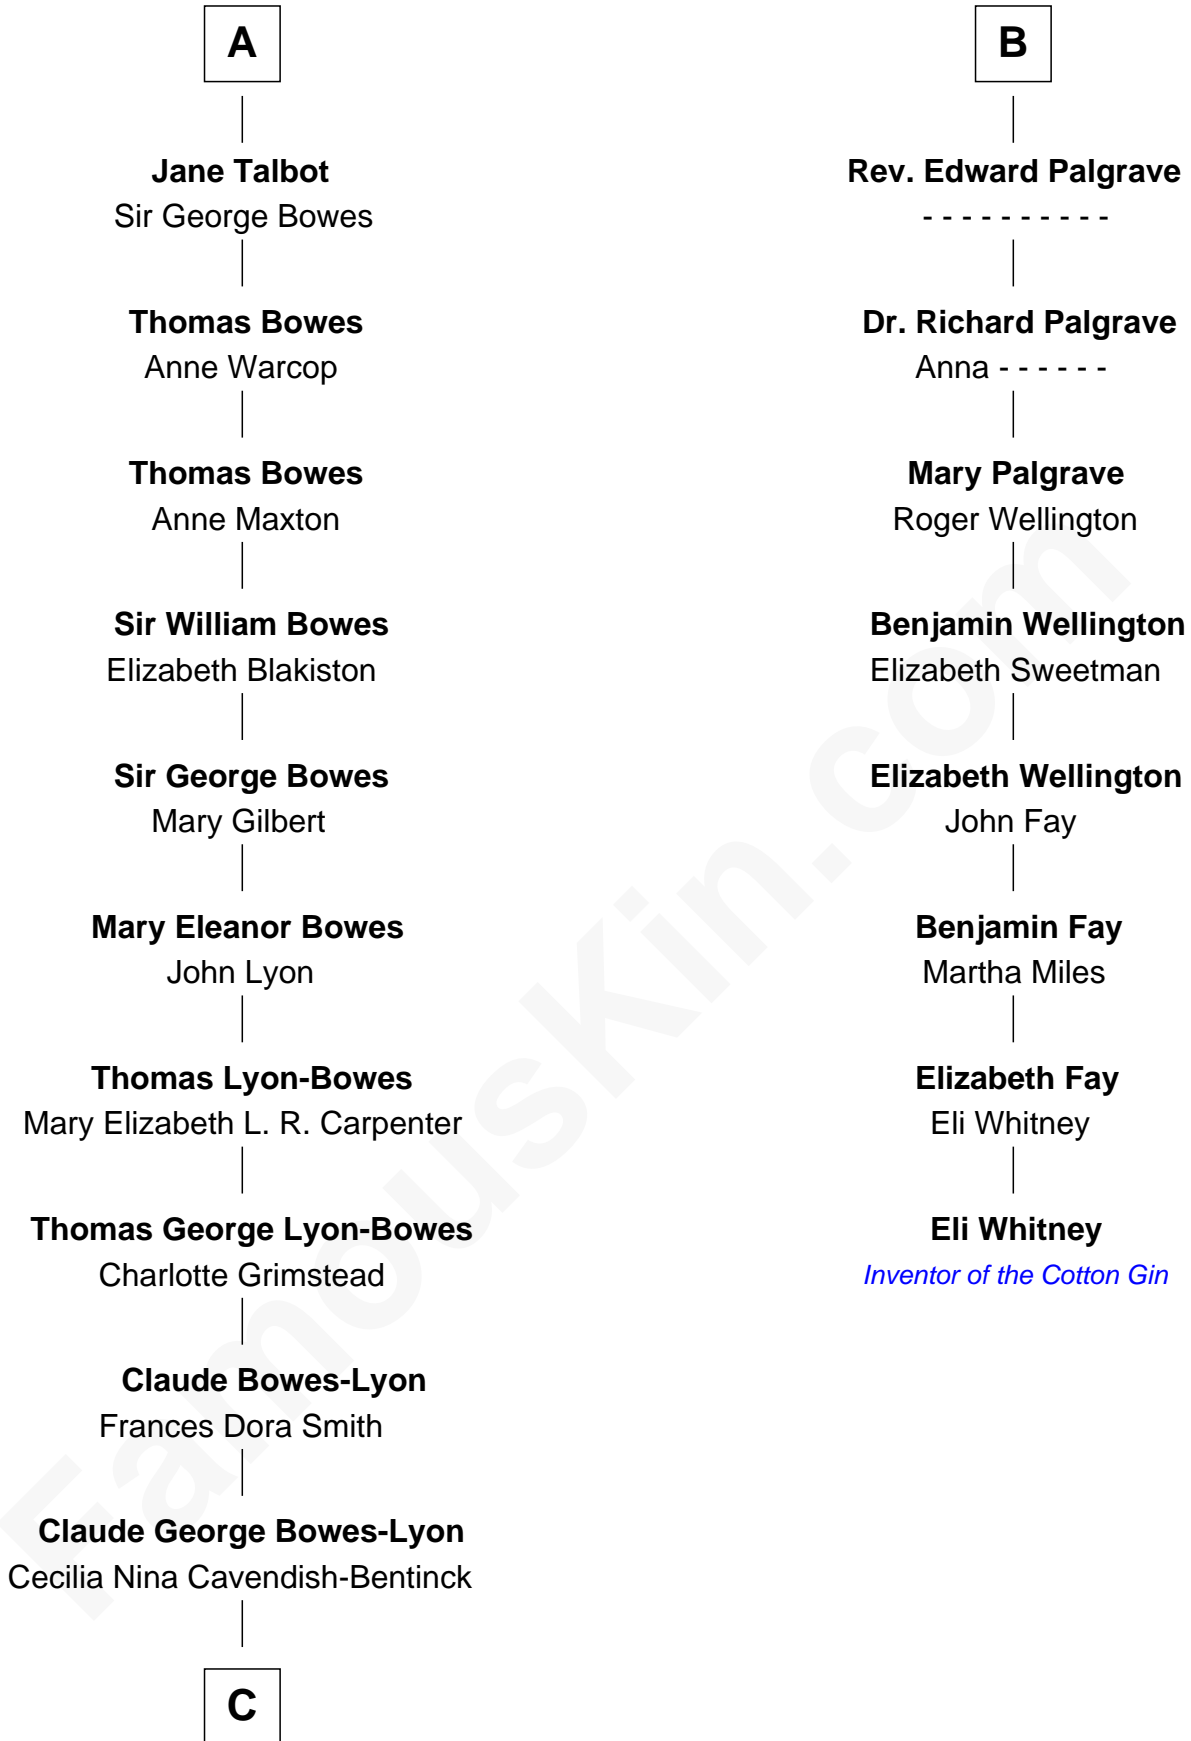

FamousKin.com Relationship Chart of

Prince Harry
Duke of Sussex

14th cousin 6 times removed of

Eli Whitney
Inventor of the Cotton Gin

Richard Fitzalan
Eleanor Plantagenet

C

—
Elizabeth Bowes-Lyon

George VI, King of the United Kingdom

—
Elizabeth II, Queen of the United Kingdom

Prince Philip of Edinburgh

—
Charles III, King of the United Kingdom

Princess Diana Frances Spencer

—
Prince Harry

Duke of Sussex

FamousKin.com