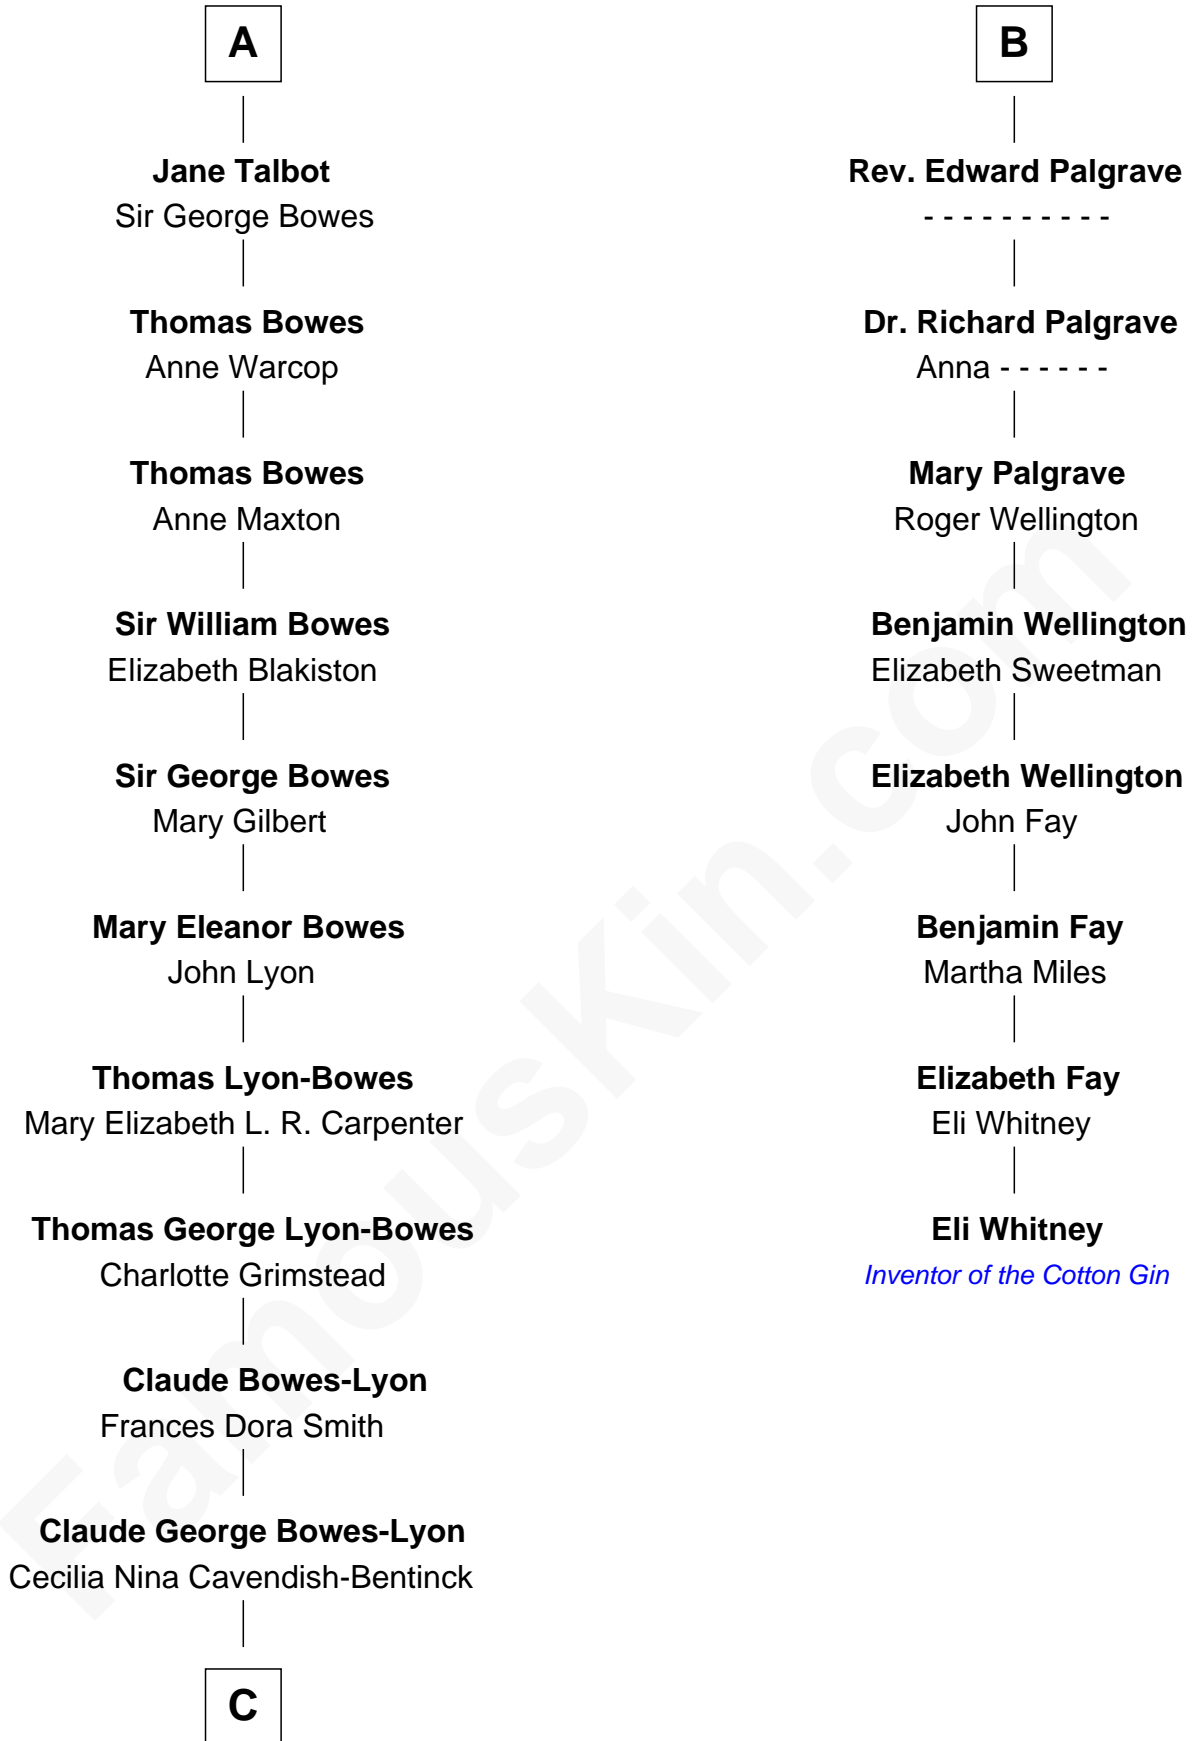

# FamousKin.com Relationship Chart of

**Prince Harry**  
*Duke of Sussex*

14th cousin 6 times removed of

**Eli Whitney**  
*Inventor of the Cotton Gin*

**Sir William de Bohun**  
Elizabeth de Badlesmere

**C**

**Elizabeth Bowes-Lyon**

George VI, King of the United Kingdom

**Elizabeth II, Queen of the United Kingdom**

Prince Philip of Edinburgh

**Charles III, King of the United Kingdom**

Princess Diana Frances Spencer

**Prince Harry**

*Duke of Sussex*

FamousKin.com