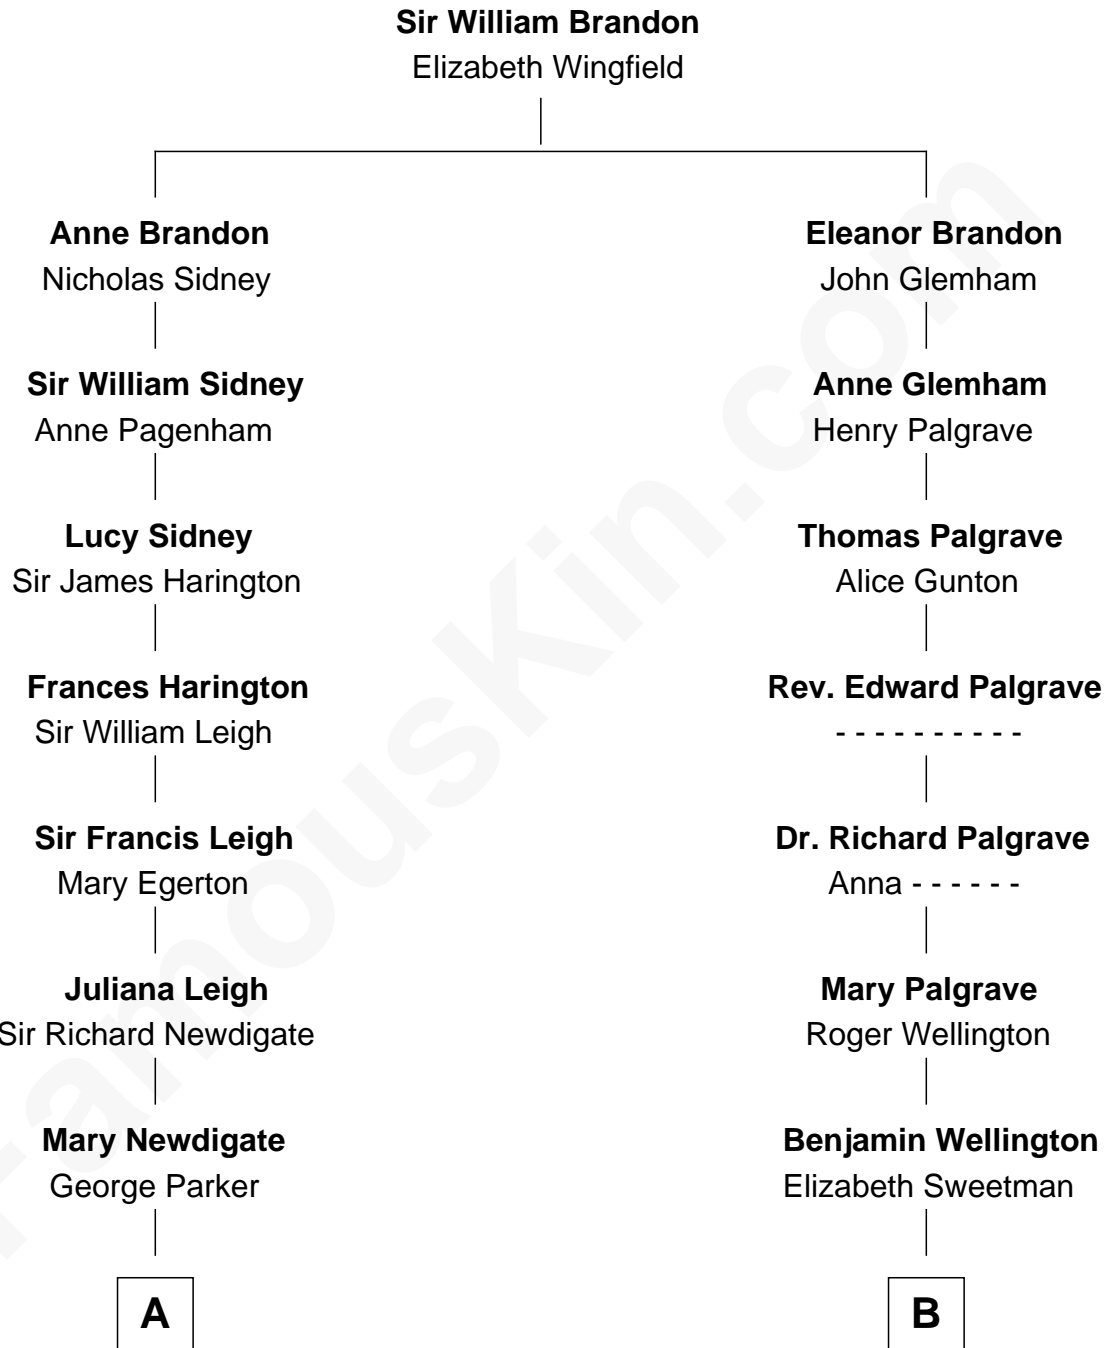

FamousKin.com Relationship Chart of

Prince Harry
Duke of Sussex

10th cousin 8 times removed of

Eli Whitney
Inventor of the Cotton Gin

C

Princess Diana Frances Spencer
Charles III, King of the United Kingdom

Prince Harry
Duke of Sussex

FamousKin.com