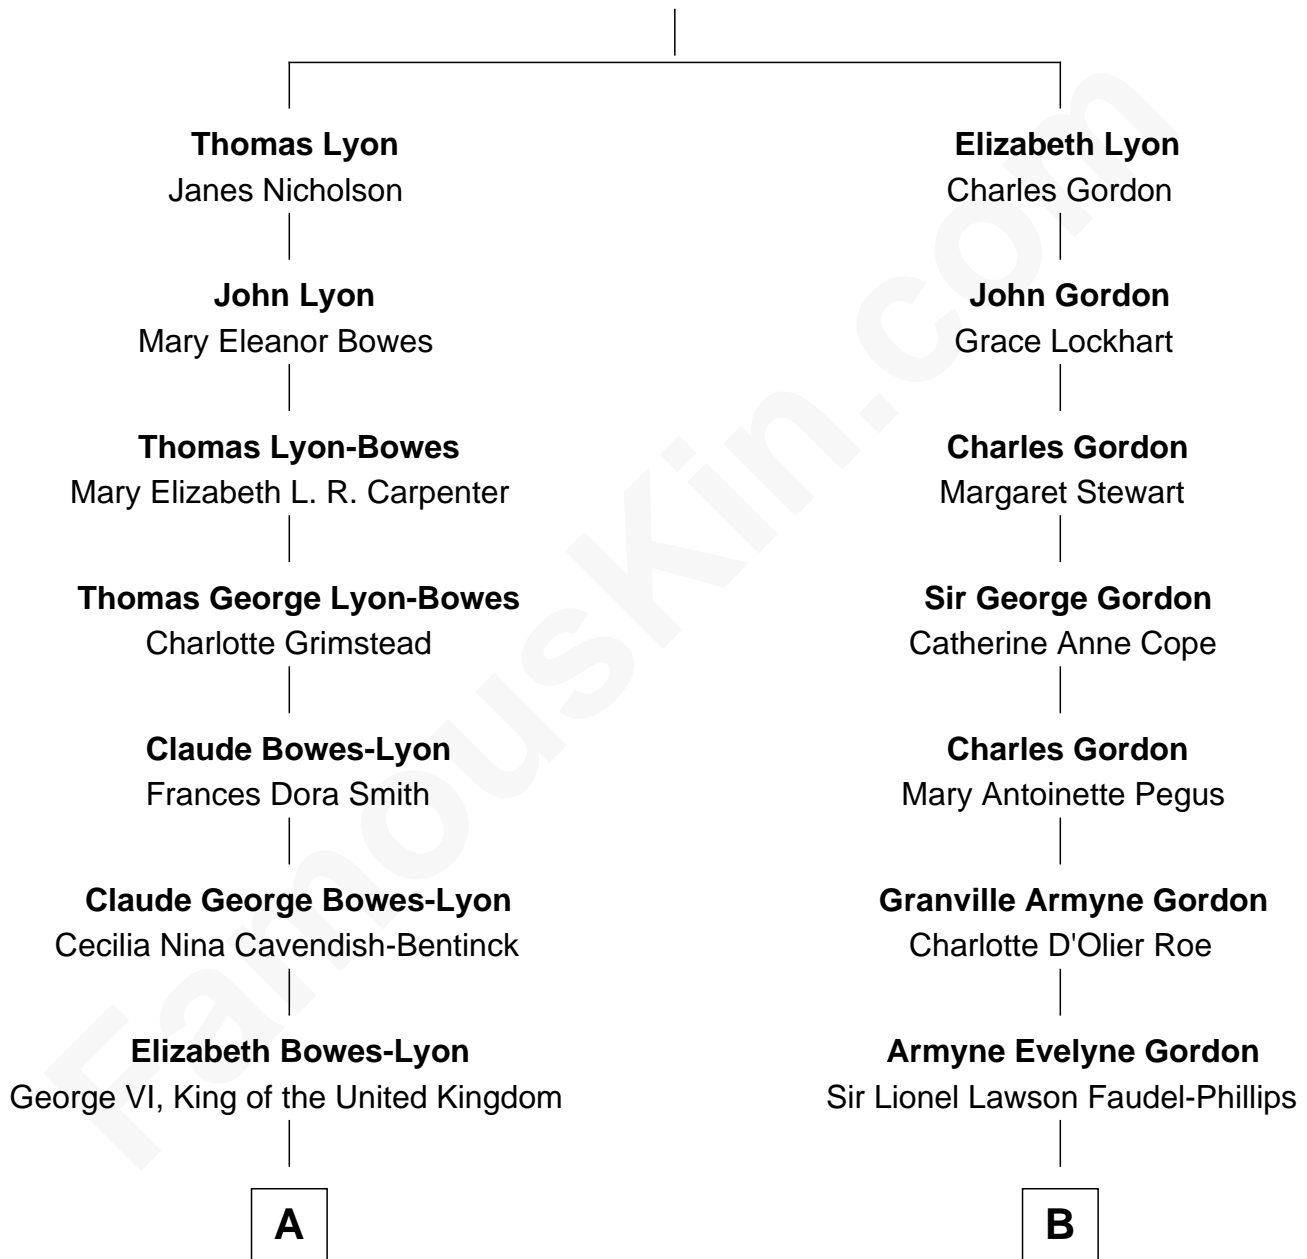

FamousKin.com Relationship Chart of

Prince Harry

Duke of Sussex

9th cousin 1 time removed of

Cara Delevingne

Fashion Model and Movie Actress

Patrick Lyon
Helen Middleton

A

Elizabeth II, Queen of the United Kingdom

Prince Philip of Edinburgh

Charles III, King of the United Kingdom

Princess Diana Frances Spencer

Prince Harry

Duke of Sussex

B

Anne Margaret Faudel-Phillips

John Vincent Sheffield

Jane Armyne Sheffield

Sir Jocelyn Edward Greville Stevens

Pandora Anne Stevens

Charles Hamar Delevingne

Cara Delevingne

Model and Actress