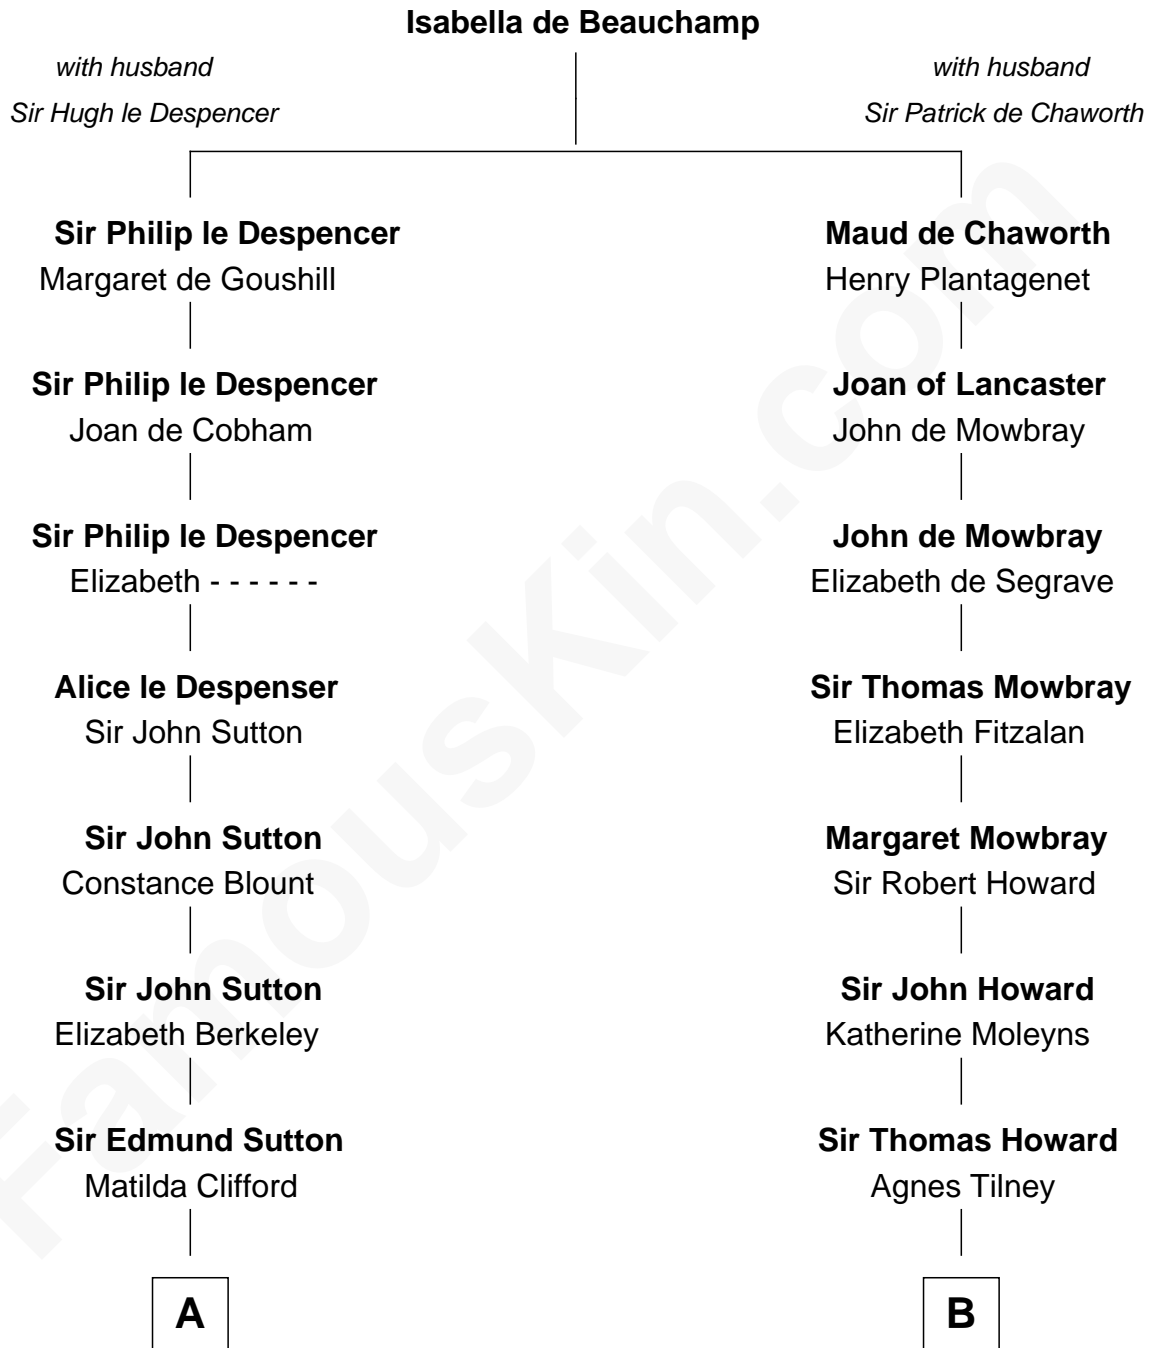

# FamousKin.com Relationship Chart of

**Prince Harry**  
*Duke of Sussex*

21st cousin of

**Cara Delevingne**

*Fashion Model and Movie Actress*

**C**

**Charles Robert Spencer**

Margaret Baring

**Albert Edward John Spencer**

Cynthia Elinor Beatrix Hamilton

**Edward John Spencer**

Frances Ruth Burke Roche

**Princess Diana Frances Spencer**

Charles III, King of the United Kingdom

**Prince Harry**

*Duke of Sussex*