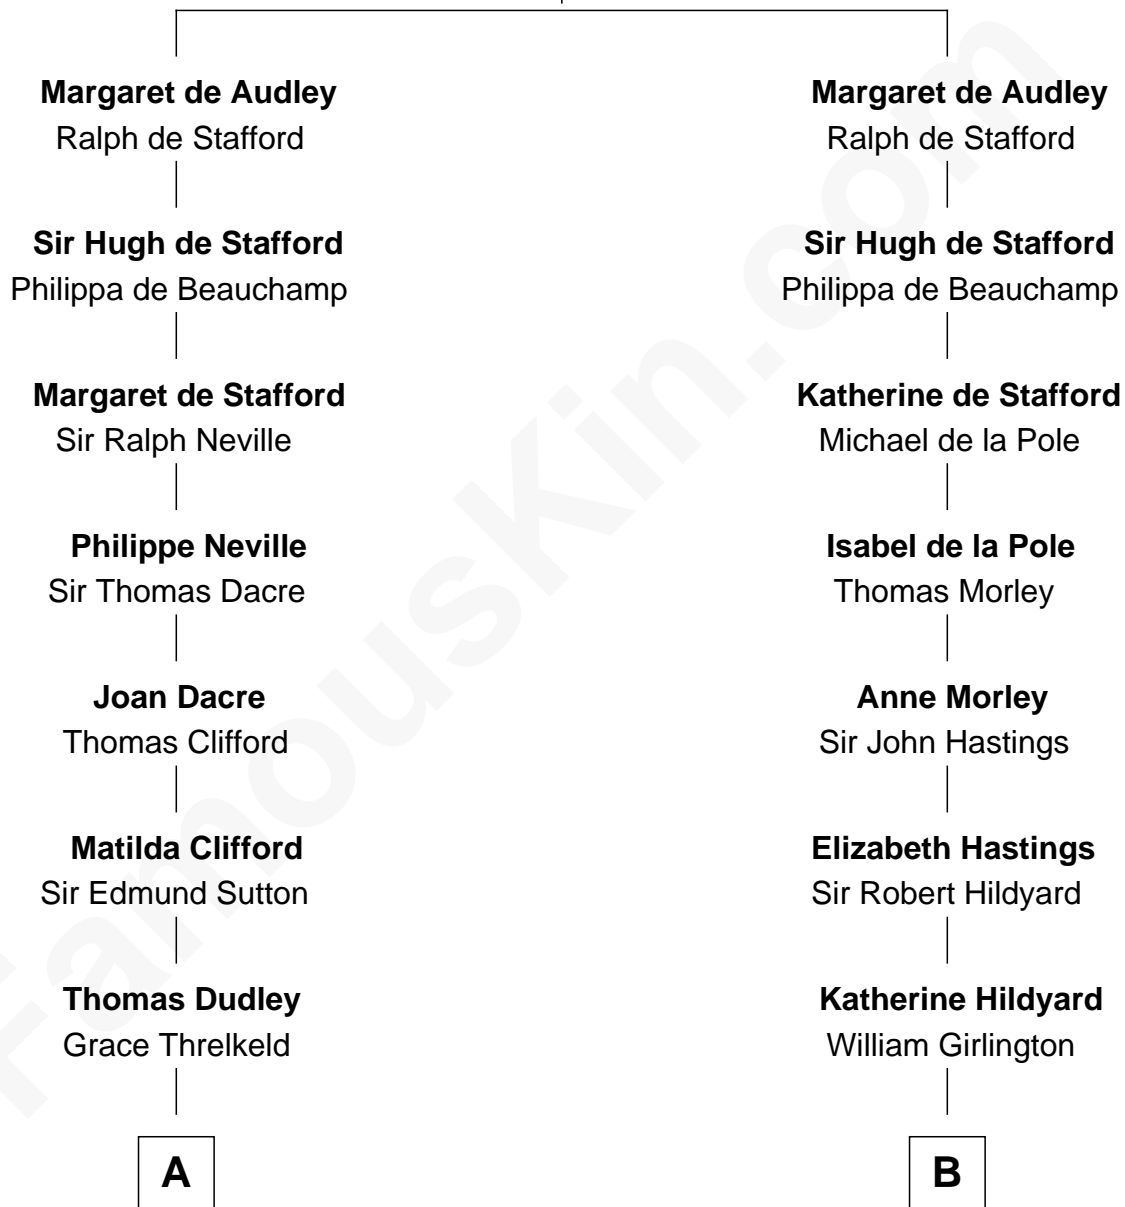

FamousKin.com Relationship Chart of

Prince Harry

Duke of Sussex

20th cousin 1 time removed of

Cara Delevingne

Fashion Model and Movie Actress

Hugh de Audley

Margaret de Clare

C

Albert Edward John Spencer
Cynthia Elinor Beatrix Hamilton

Edward John Spencer
Frances Ruth Burke Roche

Princess Diana Frances Spencer
Charles III, King of the United Kingdom

Prince Harry
Duke of Sussex