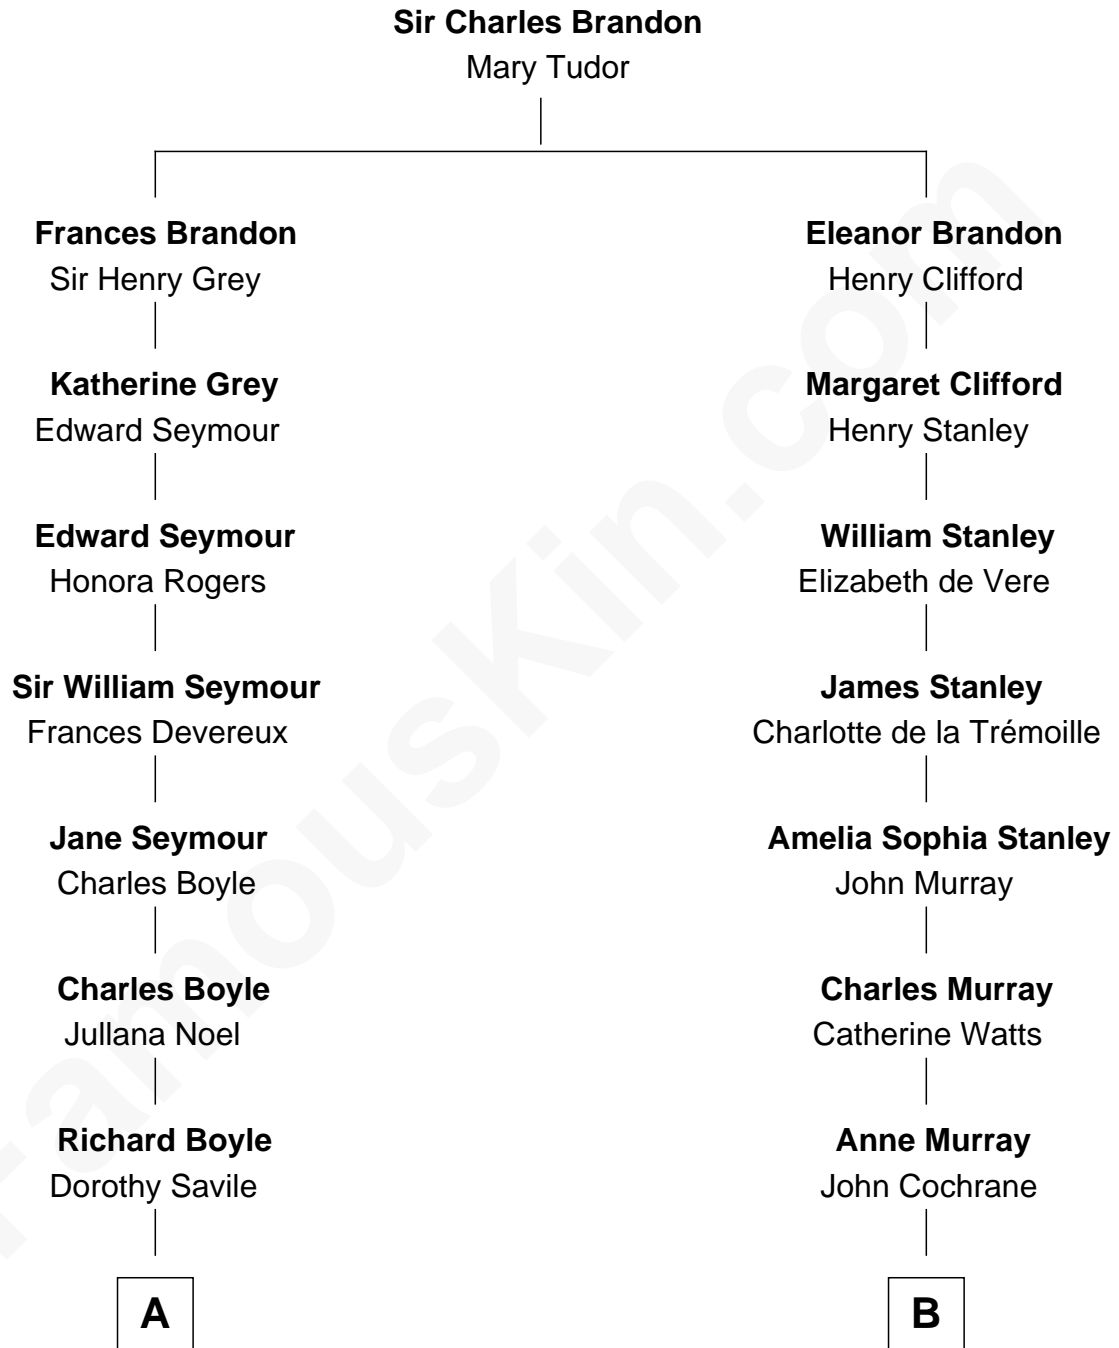

FamousKin.com Relationship Chart of

Prince Harry
Duke of Sussex

15th cousin 1 time removed of

Cara Delevingne

Fashion Model and Movie Actress

A

Charlotte Elizabeth Boyle

Sir William Cavendish

Elizabeth Bowes-Lyon

George VI, King of the United Kingdom

Elizabeth II, Queen of the United Kingdom

Prince Philip of Edinburgh

Charles III, King of the United Kingdom

Princess Diana Frances Spencer

Prince Harry