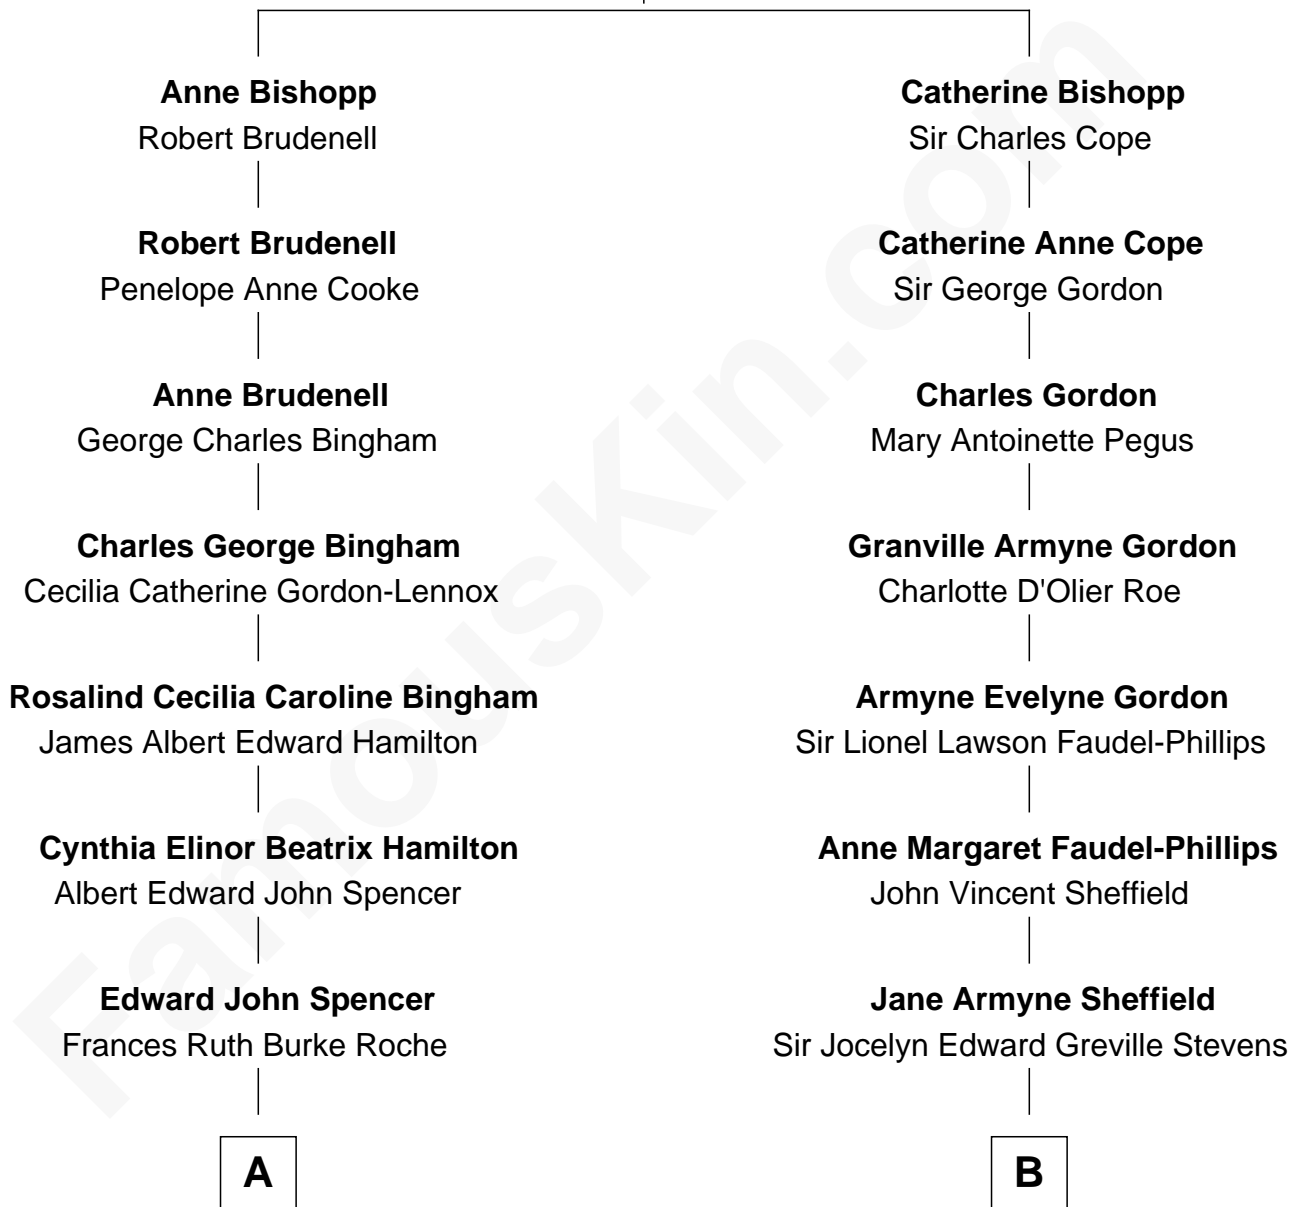

# FamousKin.com Relationship Chart of

**Prince Harry**  
*Duke of Sussex*

8th cousin of

**Cara Delevingne**

*Fashion Model and Movie Actress*

**Sir Cecil Bishopp**  
Anne Boscawen

**A**

**Princess Diana Frances Spencer**  
Charles III, King of the United Kingdom

**Prince Harry**  
*Duke of Sussex*

**B**

**Pandora Anne Stevens**  
Charles Hamar Delevingne

**Cara Delevingne**  
*Model and Actress*

FamousKin.com