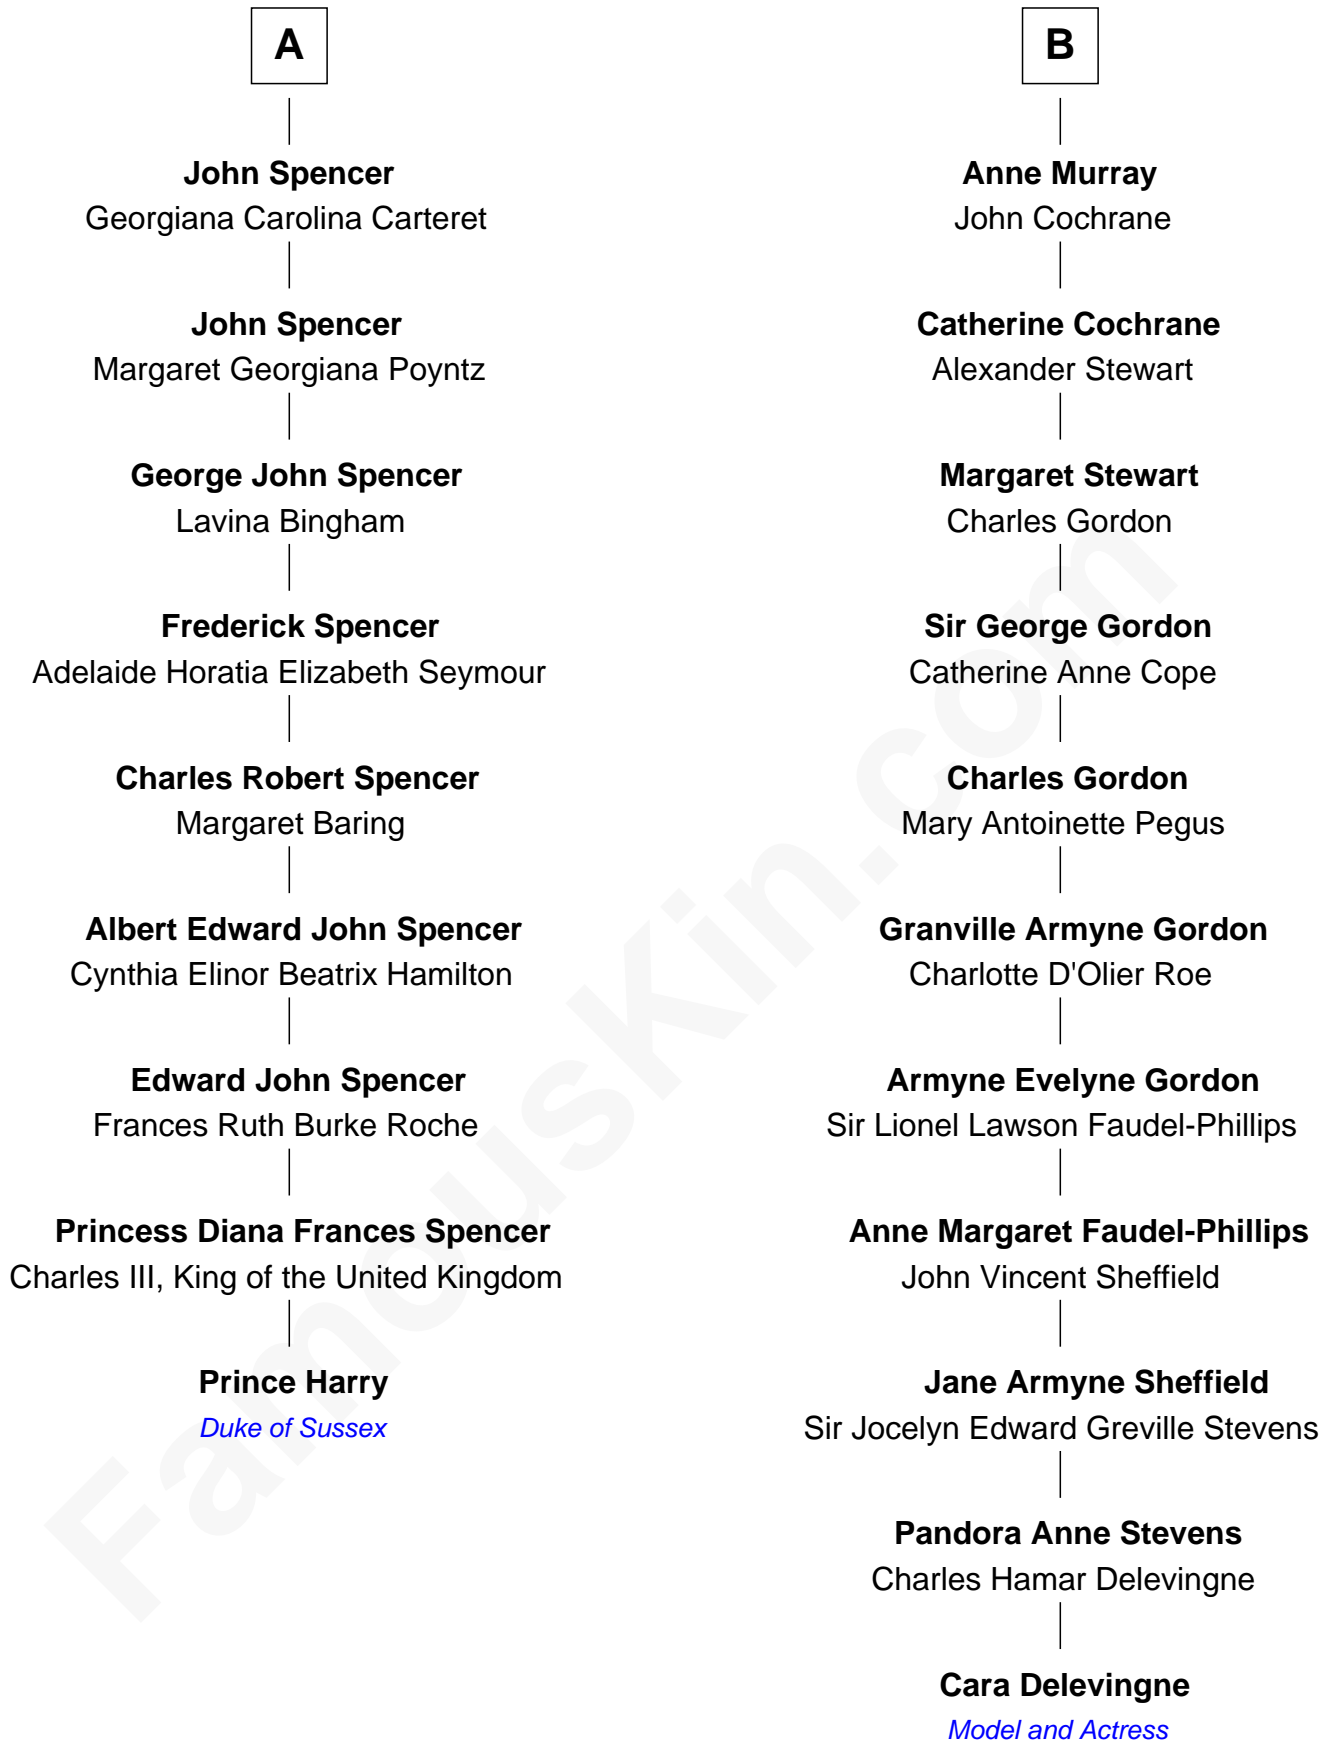

FamousKin.com Relationship Chart of

Prince Harry

Duke of Sussex

15th cousin 2 times removed of

Cara Delevingne

Fashion Model and Movie Actress

Henry Algernon Percy

Catherine Spencer

Sir Thomas Percy

Eleanor Harbottle

Henry Percy

Katherine Neville

Henry Percy

Dorothy Devereux

Dorothy Percy

Robert Sydney

Dorothy Sydney

Henry Spencer

Sir Robert Spencer

Ann Digby

Sir Charles Spencer

Anne Churchill

A

Margaret Percy

Charlotte de la Trémoille

Amelia Sophia Stanley

John Murray

Charles Murray

Catherine Watts

B

Cara Delevingne photo by [Gage Skidmore](#) ([CC BY-SA 2.0](#))