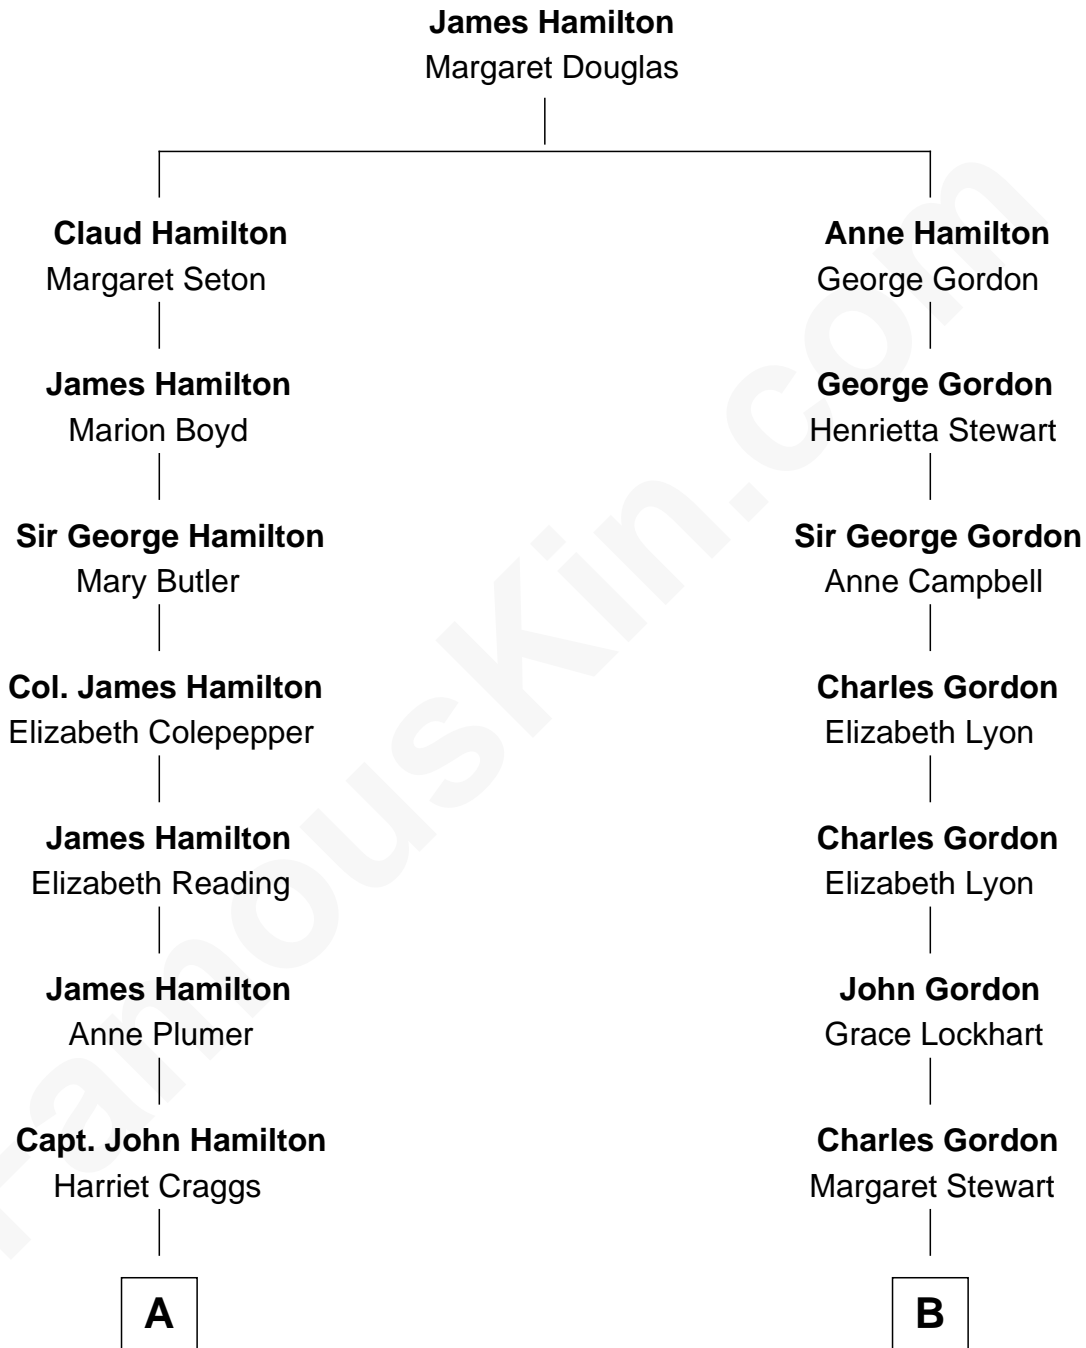

FamousKin.com Relationship Chart of

Prince Harry

Duke of Sussex

14th cousin 1 time removed of

Cara Delevingne

Fashion Model and Movie Actress

A

John James Hamilton