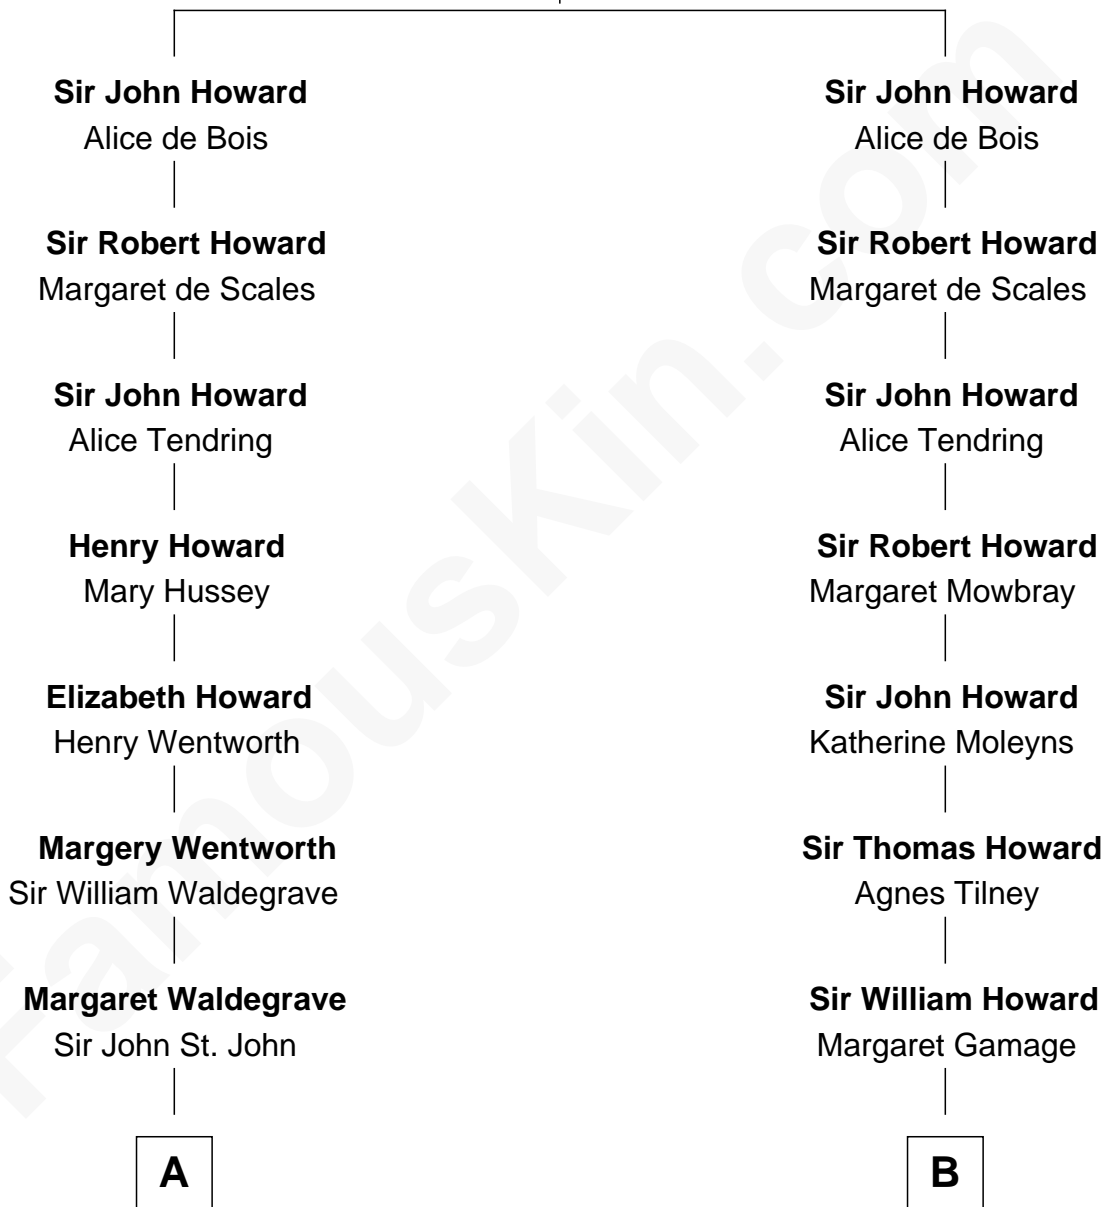

# FamousKin.com Relationship Chart of

**Prince Harry**  
*Duke of Sussex*

20th cousin 1 time removed of

**Cara Delevingne**

*Fashion Model and Movie Actress*

**Sir John Howard**  
Joan of Cornwall

**C**

**Charles Robert Spencer**

Margaret Baring

**Albert Edward John Spencer**

Cynthia Elinor Beatrix Hamilton

**Edward John Spencer**

Frances Ruth Burke Roche

**Princess Diana Frances Spencer**

Charles III, King of the United Kingdom

**Prince Harry**

*Duke of Sussex*

**D**

**John Vincent Sheffield**

Anne Margaret Faudel-Phillips

**Jane Armyne Sheffield**

Sir Jocelyn Edward Greville Stevens

**Pandora Anne Stevens**

Charles Hamar Delevingne

**Cara Delevingne**

*Model and Actress*