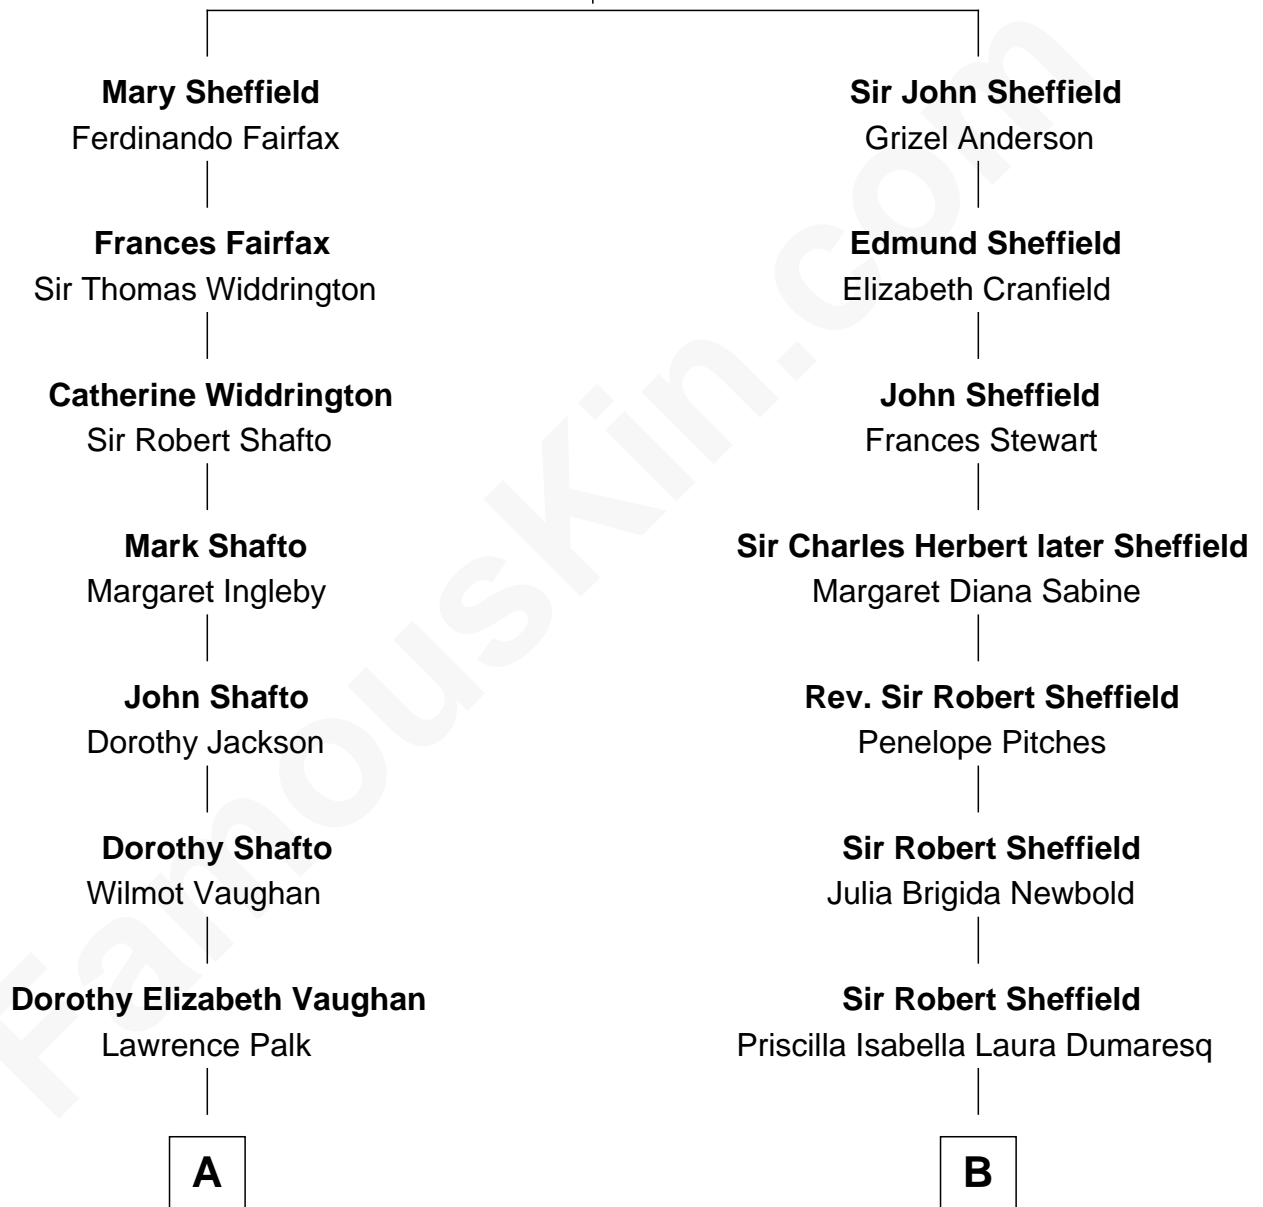

FamousKin.com Relationship Chart of

Prince Harry

Duke of Sussex

11th cousin 2 times removed of

Cara Delevingne

Fashion Model and Movie Actress

Edmund Sheffield

Ursula Tyrwhitt

A

Elizabeth Malet Palk

Sir Horace Beauchamp Seymour

Adelaide Horatia Elizabeth Seymour

Frederick Spencer

Charles Robert Spencer

Margaret Baring

Albert Edward John Spencer