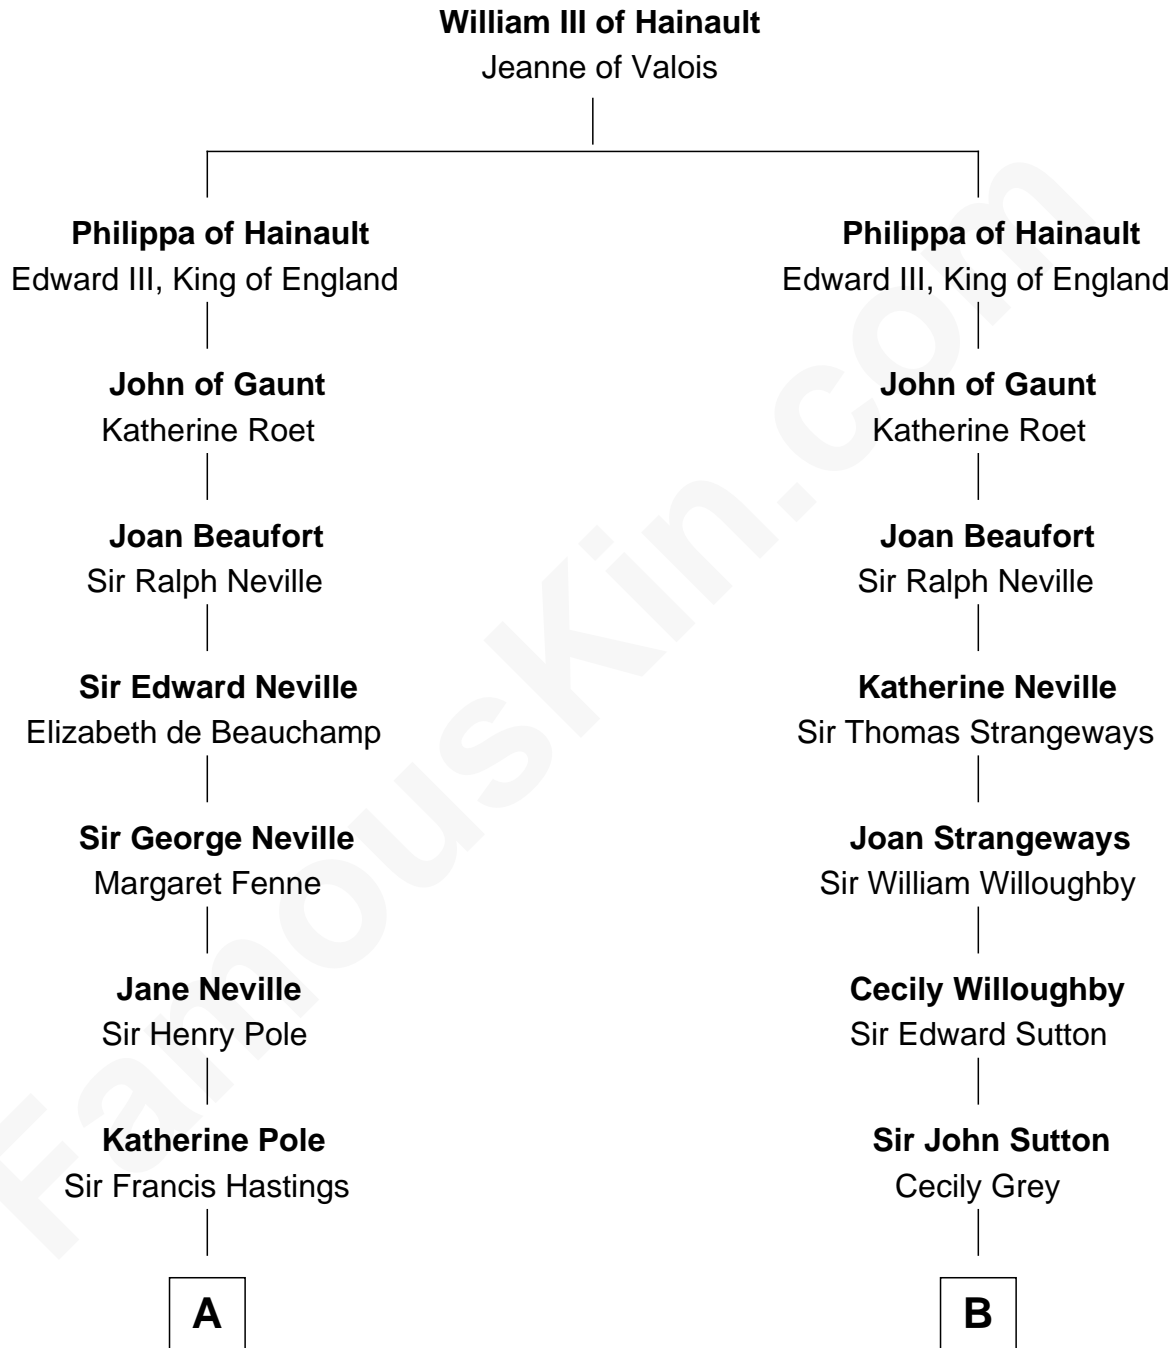

# FamousKin.com Relationship Chart of

**Prince Harry**  
*Duke of Sussex*

18th cousin 2 times removed of

**Dr. H. H. Holmes**  
*Serial Killer aka "Devil in the White City"*

**C**

**Albert Edward John Spencer**  
Cynthia Elinor Beatrix Hamilton

**Edward John Spencer**  
Frances Ruth Burke Roche

**Princess Diana Frances Spencer**  
Charles III, King of the United Kingdom

**Prince Harry**  
*Duke of Sussex*

**D**

**Levi Horton Mudgett**  
Theodate Page Price