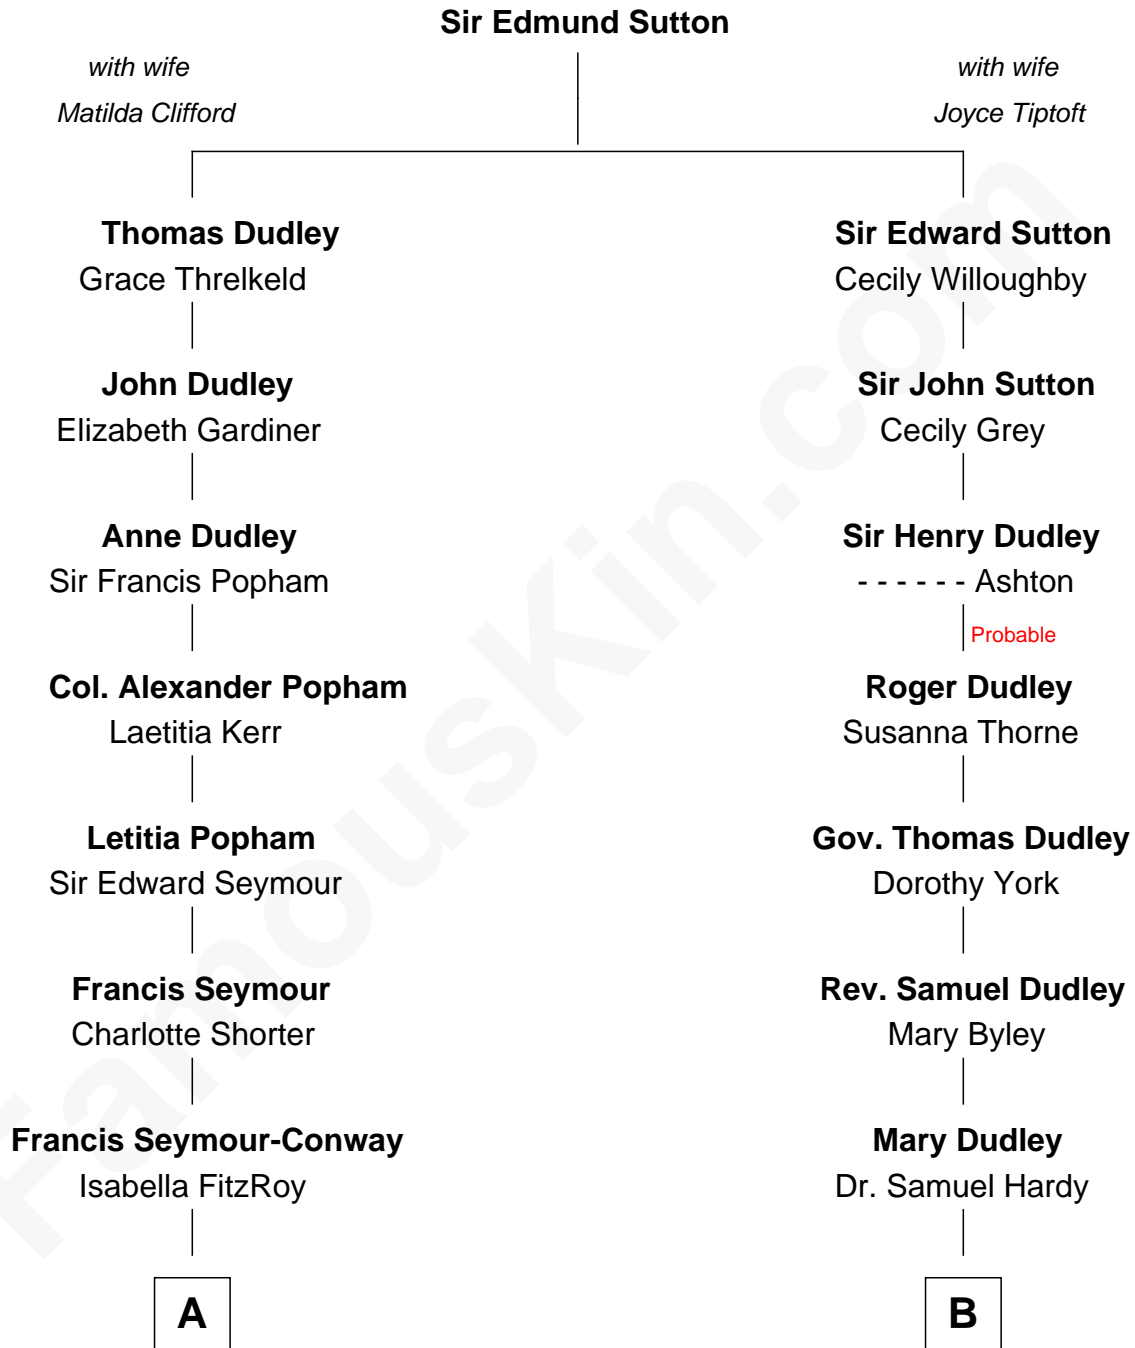

FamousKin.com
Relationship Chart of
Prince Harry
Duke of Sussex

13th cousin 1 time removed of
Dr. H. H. Holmes
Serial Killer aka "Devil in the White City"

A

Hugh Seymour-Conway
Anne Horatia Waldegrave

Sir Horace Beauchamp Seymour
Elizabeth Malet Palk

Adelaide Horatia Elizabeth Seymour
Frederick Spencer

Charles Robert Spencer
Margaret Baring

Albert Edward John Spencer
Cynthia Elinor Beatrix Hamilton

Edward John Spencer
Frances Ruth Burke Roche

Princess Diana Frances Spencer
Charles III, King of the United Kingdom