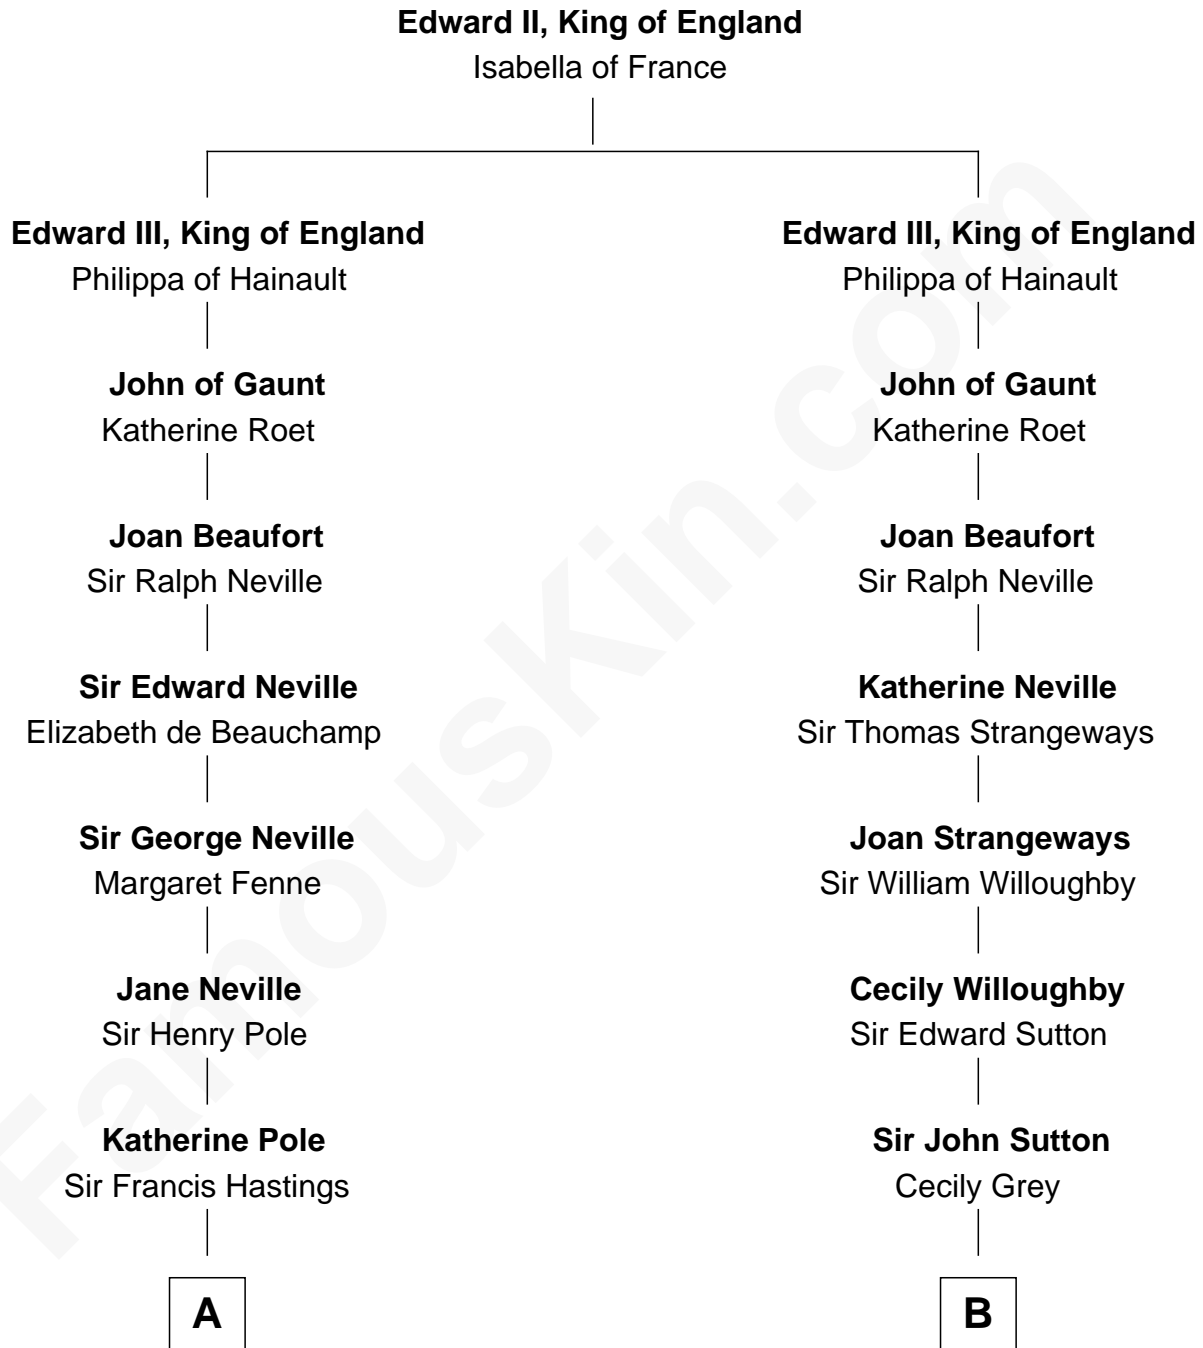

FamousKin.com Relationship Chart of

Prince Harry
Duke of Sussex

18th cousin 2 times removed of

Dr. H. H. Holmes

Serial Killer aka "Devil in the White City"

C

Albert Edward John Spencer
Cynthia Elinor Beatrix Hamilton

Edward John Spencer
Frances Ruth Burke Roche

Princess Diana Frances Spencer
Charles III, King of the United Kingdom

Prince Harry
Duke of Sussex

D

Levi Horton Mudgett
Theodate Page Price

Dr. H. H. Holmes
Serial Killer Dr. H. H. Holmes