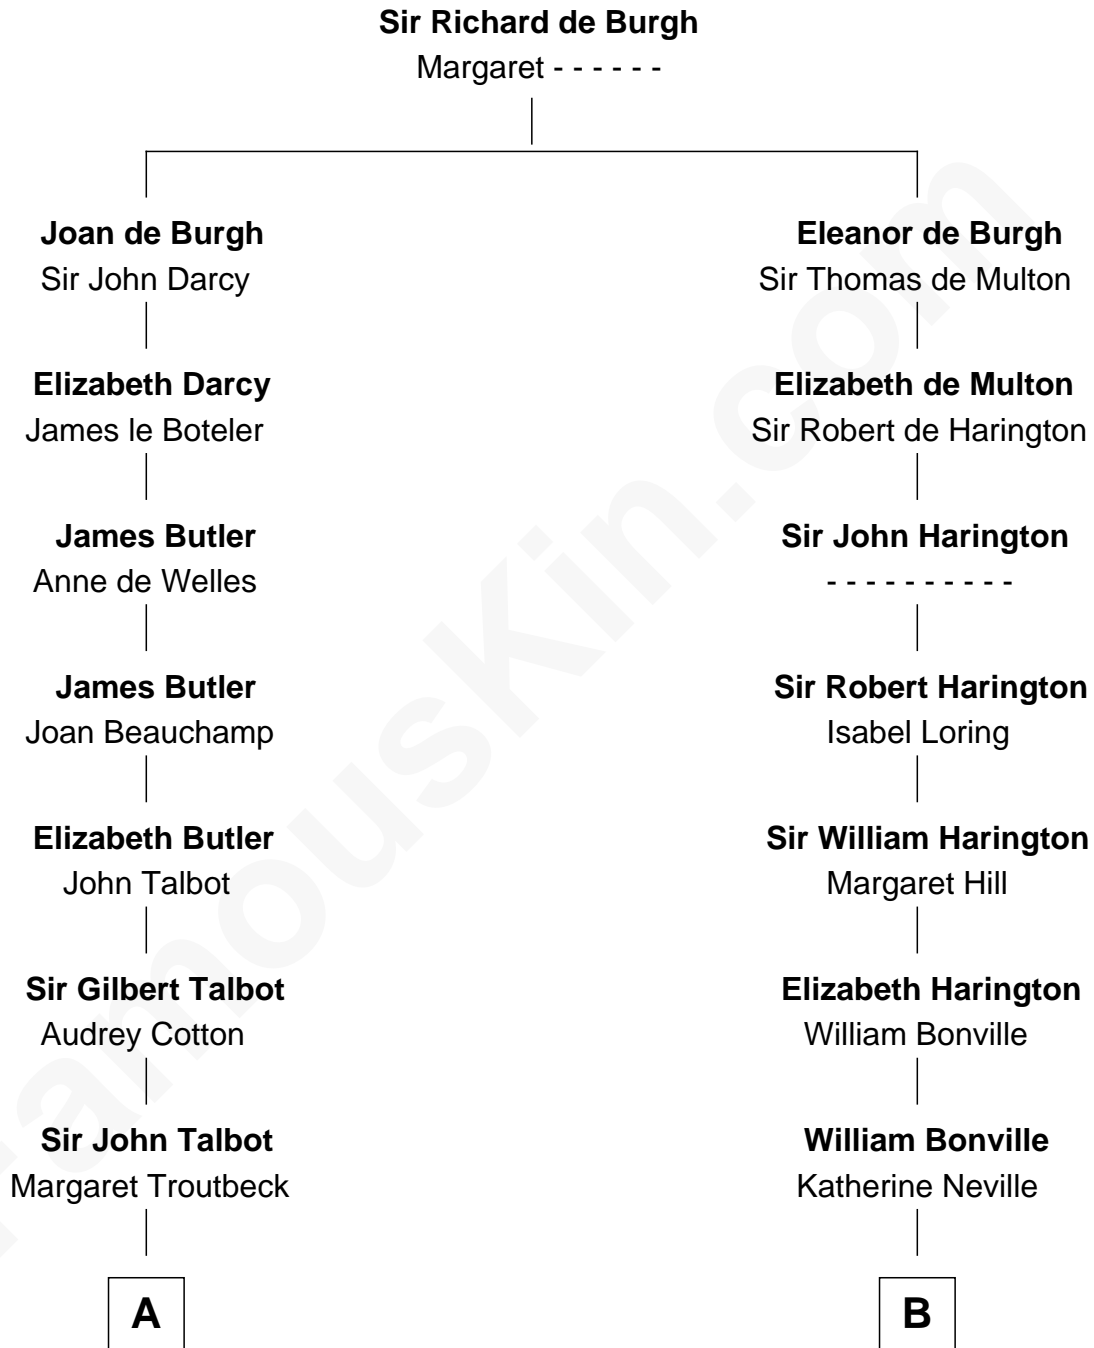

# FamousKin.com Relationship Chart of

**Prince Harry**  
*Duke of Sussex*

20th cousin 1 time removed of

**Dr. H. H. Holmes**  
*Serial Killer aka "Devil in the White City"*

**C**

**Claude George Bowes-Lyon**  
Cecilia Nina Cavendish-Bentinck

**Elizabeth Bowes-Lyon**  
George VI, King of the United Kingdom

**Elizabeth II, Queen of the United Kingdom**  
Prince Philip of Edinburgh

**Charles III, King of the United Kingdom**  
Princess Diana Frances Spencer

**Prince Harry**  
*Duke of Sussex*

**D**

**Samuel Mudgett**  
Mary Morrill

**Scribner Mudgett**  
Nancy Prescott

**Levi Horton Mudgett**  
Theodate Page Price

**Dr. H. H. Holmes**  
*Serial Killer Dr. H. H. Holmes*