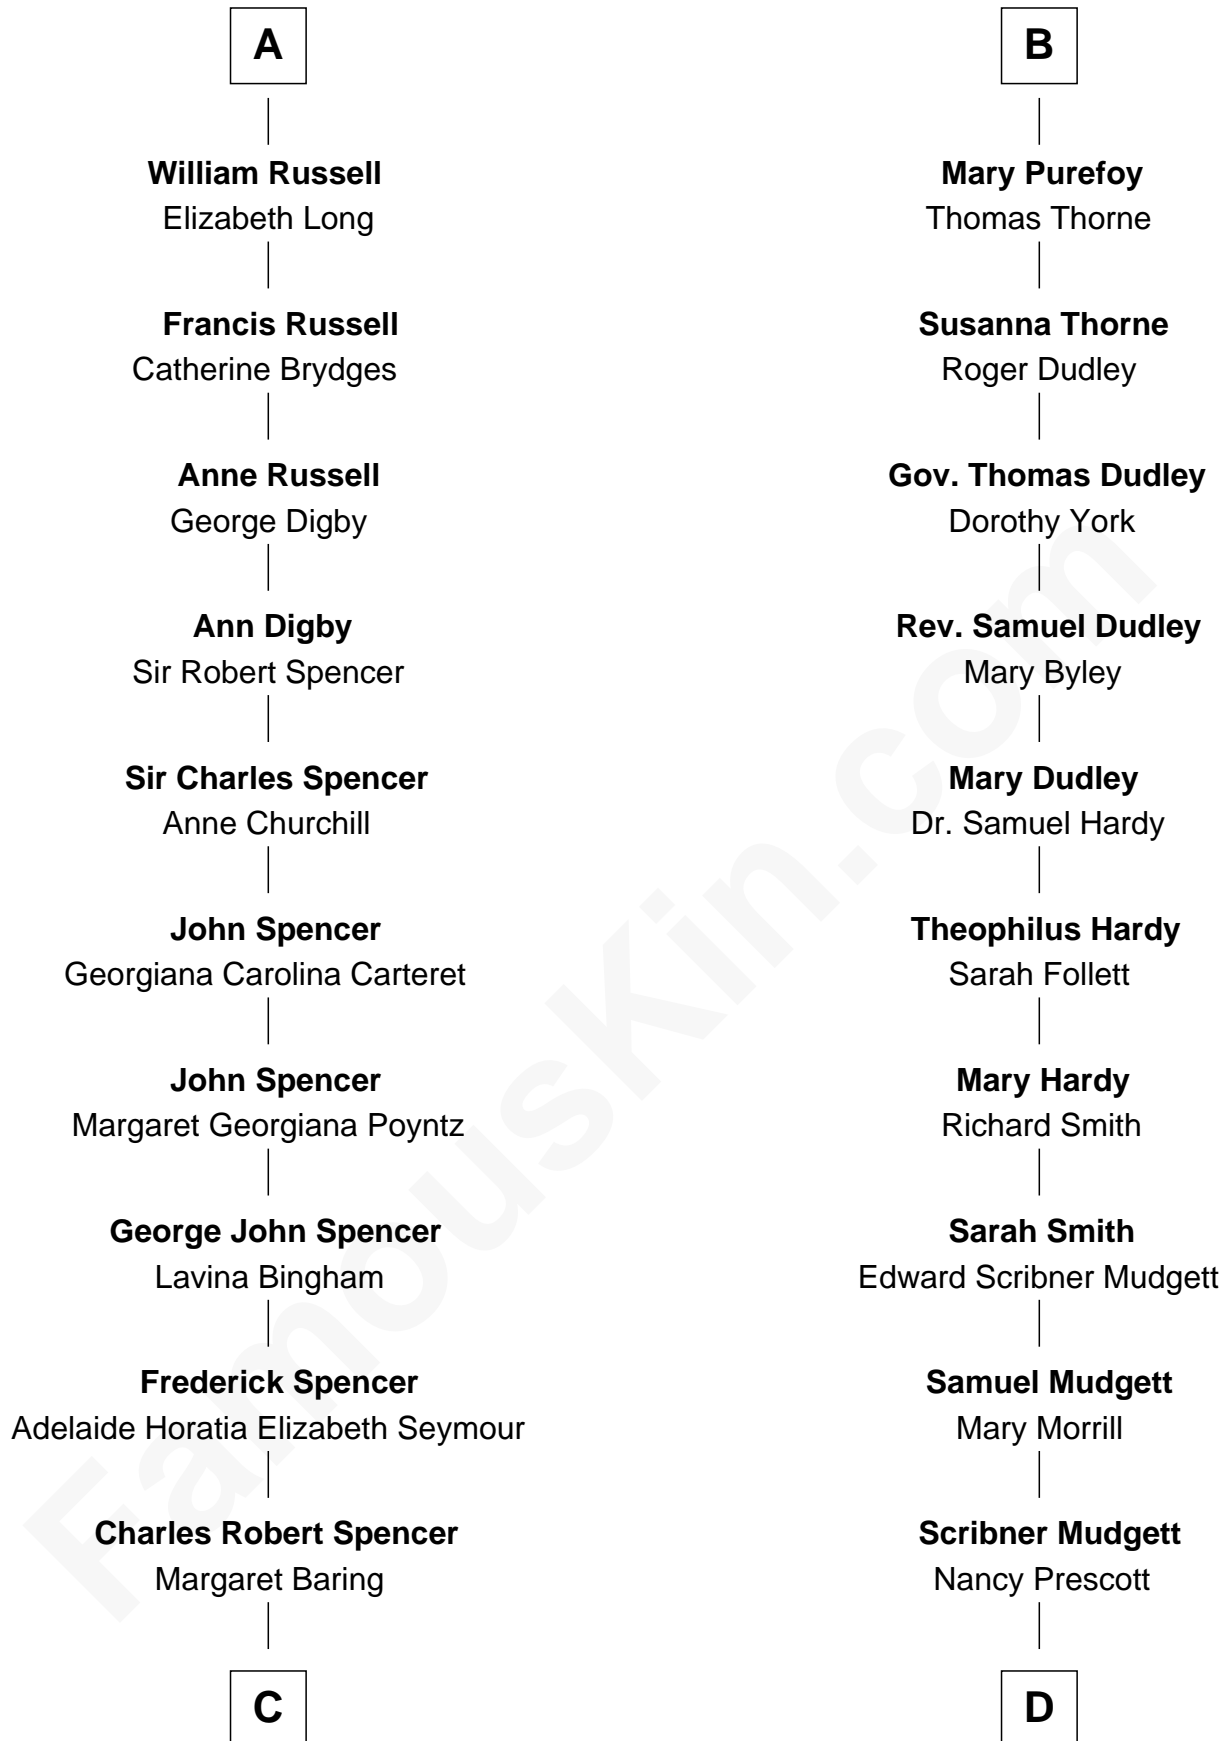

FamousKin.com Relationship Chart of

Prince Harry
Duke of Sussex

18th cousin 2 times removed of

Dr. H. H. Holmes

Serial Killer aka "Devil in the White City"

Sir John Howard

Alice de Bois

C

Albert Edward John Spencer
Cynthia Elinor Beatrix Hamilton

Edward John Spencer
Frances Ruth Burke Roche

Princess Diana Frances Spencer
Charles III, King of the United Kingdom

Prince Harry
Duke of Sussex

D

Levi Horton Mudgett
Theodate Page Price

Dr. H. H. Holmes
Serial Killer Dr. H. H. Holmes

FamousKin.com