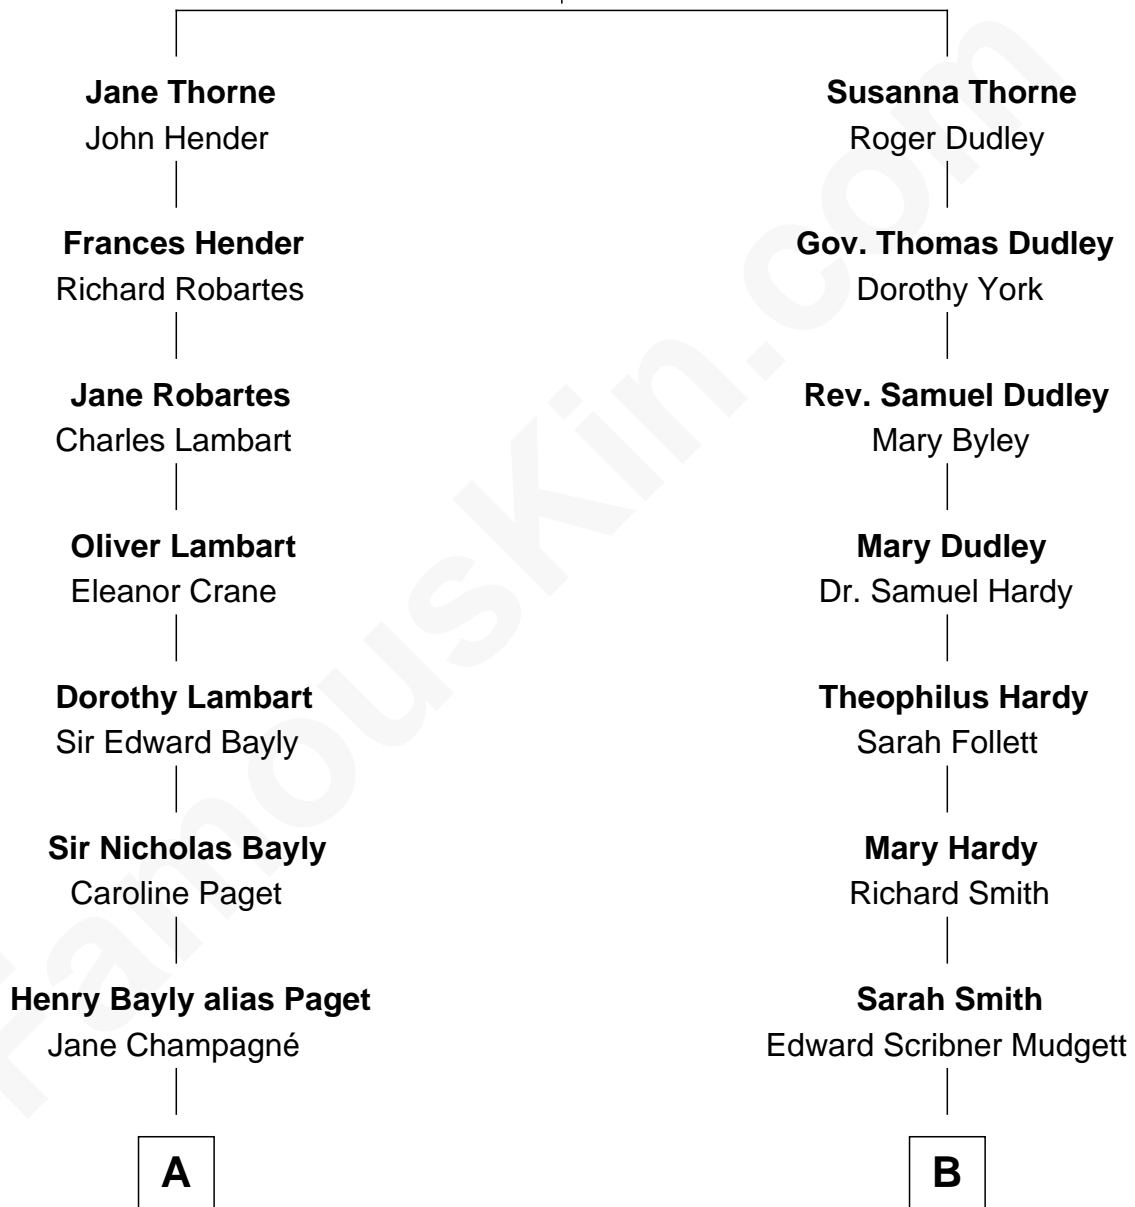

FamousKin.com Relationship Chart of

Prince Harry

Duke of Sussex

10th cousin 4 times removed of

Dr. H. H. Holmes

Serial Killer aka "Devil in the White City"

Thomas Thorne

Mary Purefoy

A

Henry William Paget
Lady Caroline Elizabeth Villiers

Lady Caroline Paget
Charles Gordon-Lennox

Cecilia Catherine Gordon-Lennox
Charles George Bingham

Rosalind Cecilia Caroline Bingham
James Albert Edward Hamilton

Cynthia Elinor Beatrix Hamilton
Albert Edward John Spencer

Edward John Spencer
Frances Ruth Burke Roche

Princess Diana Frances Spencer
Charles III, King of the United Kingdom

Prince Harry
Duke of Sussex

B

Samuel Mudgett
Mary Morrill

Scribner Mudgett
Nancy Prescott

Levi Horton Mudgett
Theodate Page Price

Dr. H. H. Holmes
Serial Killer Dr. H. H. Holmes