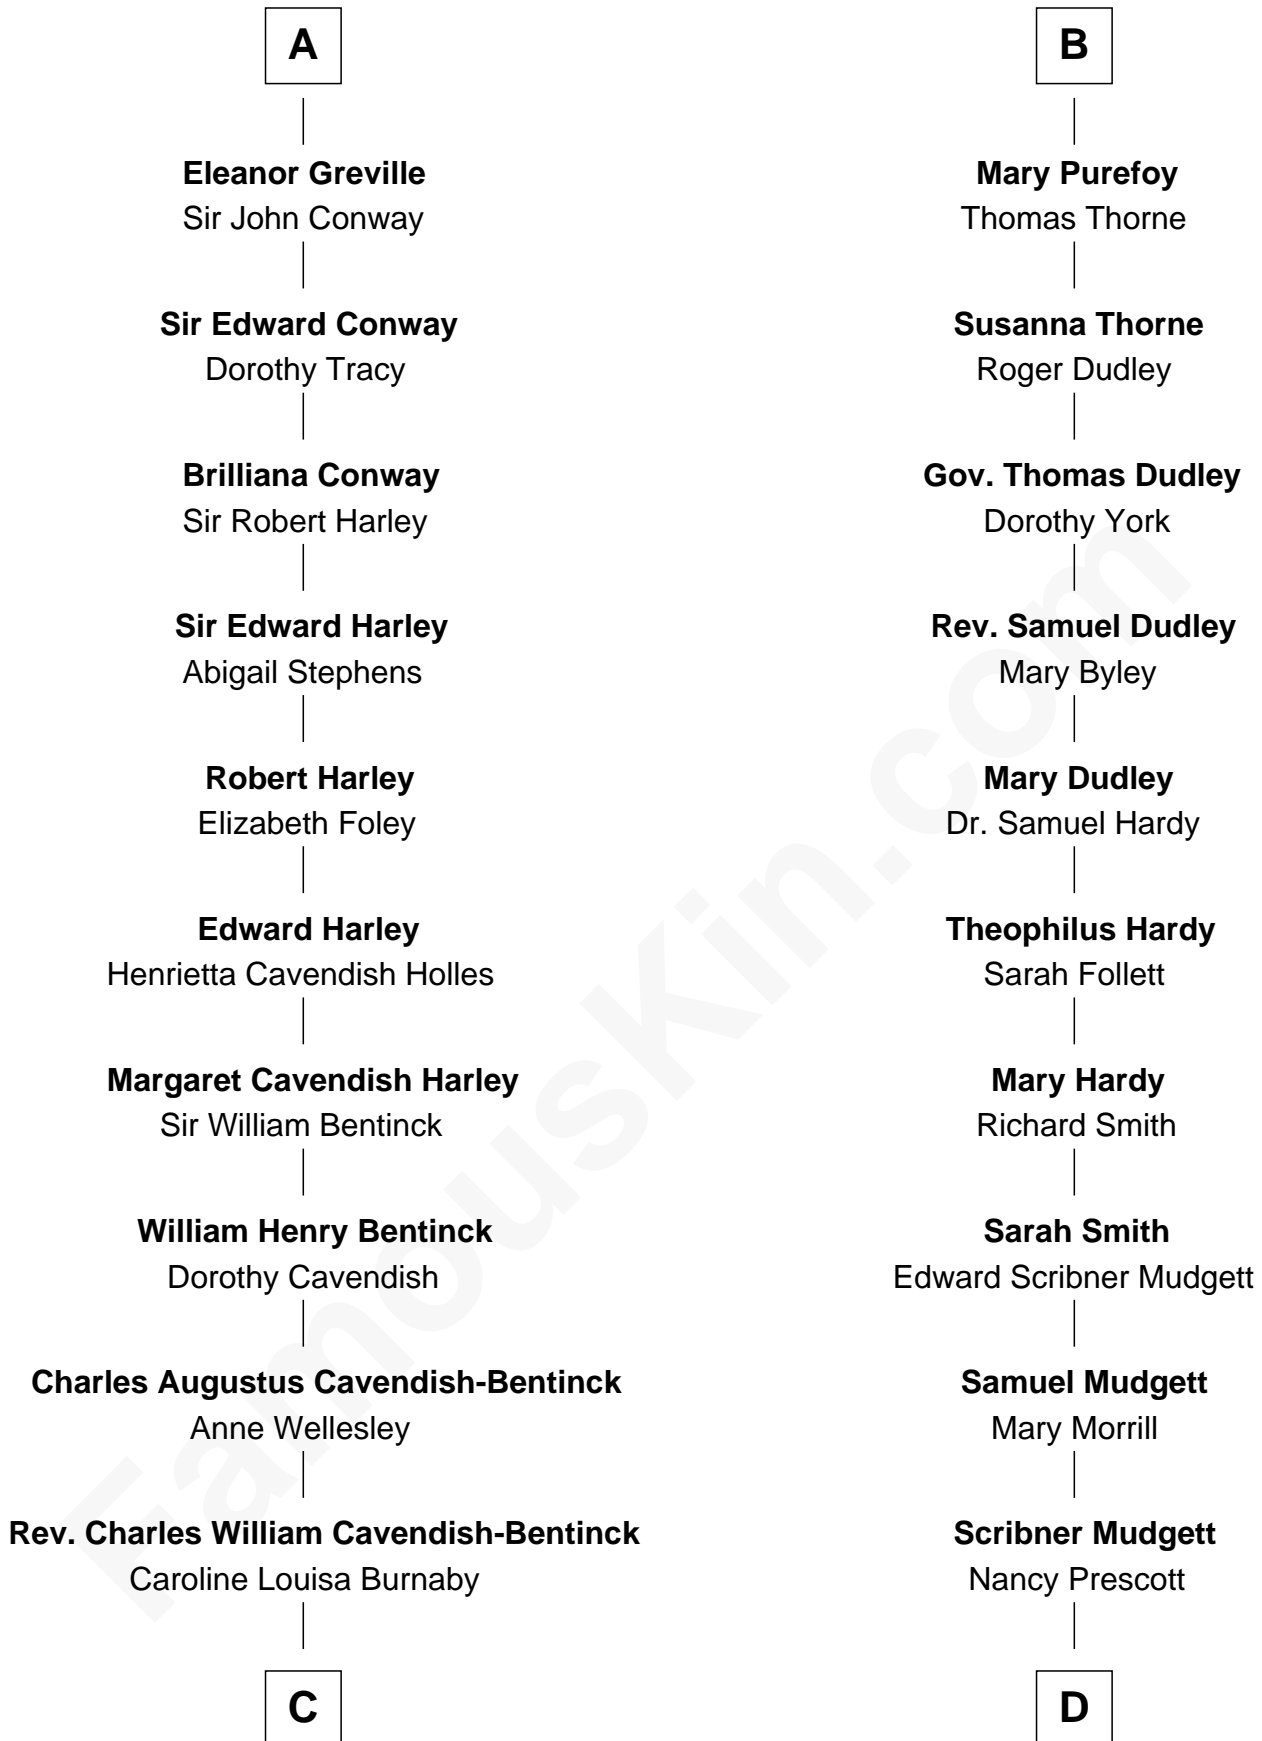

FamousKin.com Relationship Chart of

Prince Harry

Duke of Sussex

18th cousin 3 times removed of

Dr. H. H. Holmes

Serial Killer aka "Devil in the White City"

C

Cecilia Nina Cavendish-Bentinck

Claude George Bowes-Lyon

Elizabeth Bowes-Lyon

George VI, King of the United Kingdom

Elizabeth II, Queen of the United Kingdom

Prince Philip of Edinburgh

Charles III, King of the United Kingdom

Princess Diana Frances Spencer

Prince Harry

Duke of Sussex

D

Levi Horton Mudgett

Theodate Page Price

Dr. H. H. Holmes

Serial Killer Dr. H. H. Holmes

FamousKin.com