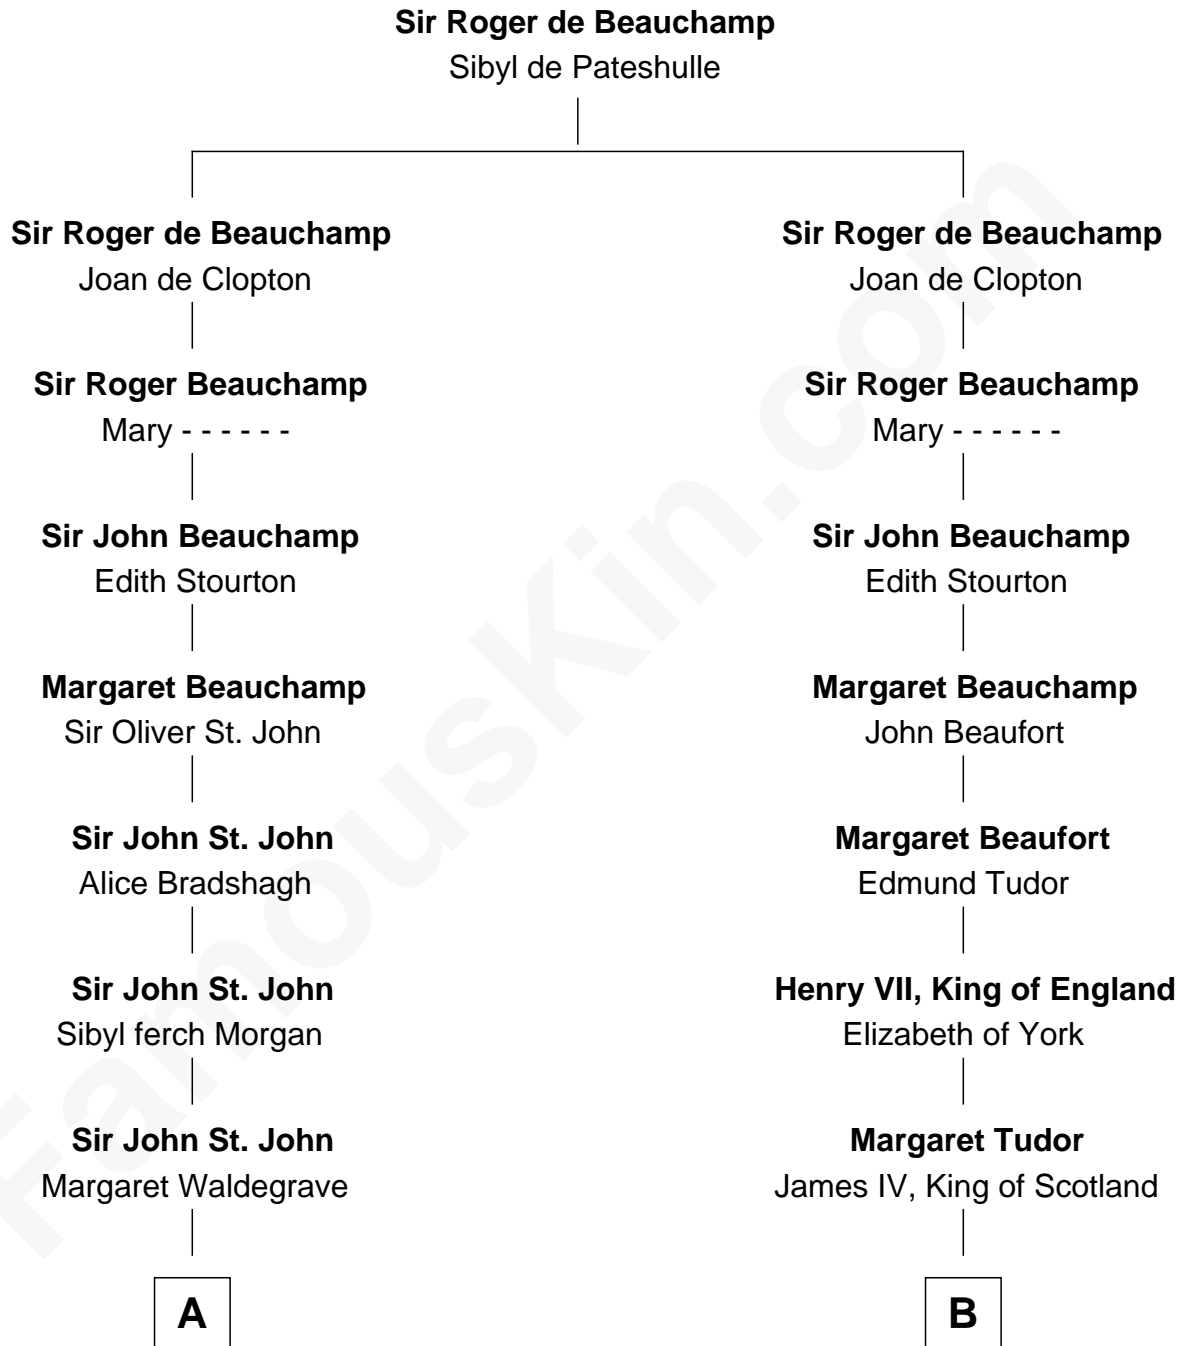

FamousKin.com Relationship Chart of

Prince Harry
Duke of Sussex

20th cousin 1 time removed of

Eleanor Roosevelt

First Lady of President Franklin D. Roosevelt

C

Charles Robert Spencer

Margaret Baring

Albert Edward John Spencer

Cynthia Elinor Beatrix Hamilton

Edward John Spencer

Frances Ruth Burke Roche

Princess Diana Frances Spencer

Charles III, King of the United Kingdom

Prince Harry

Duke of Sussex

D

Dr. Edward Hunter Ludlow

Elizabeth Livingston

Mary Livingston Ludlow

Valentine Gill Hall

Anna Rebecca Hall

Elliott Roosevelt

Eleanor Roosevelt