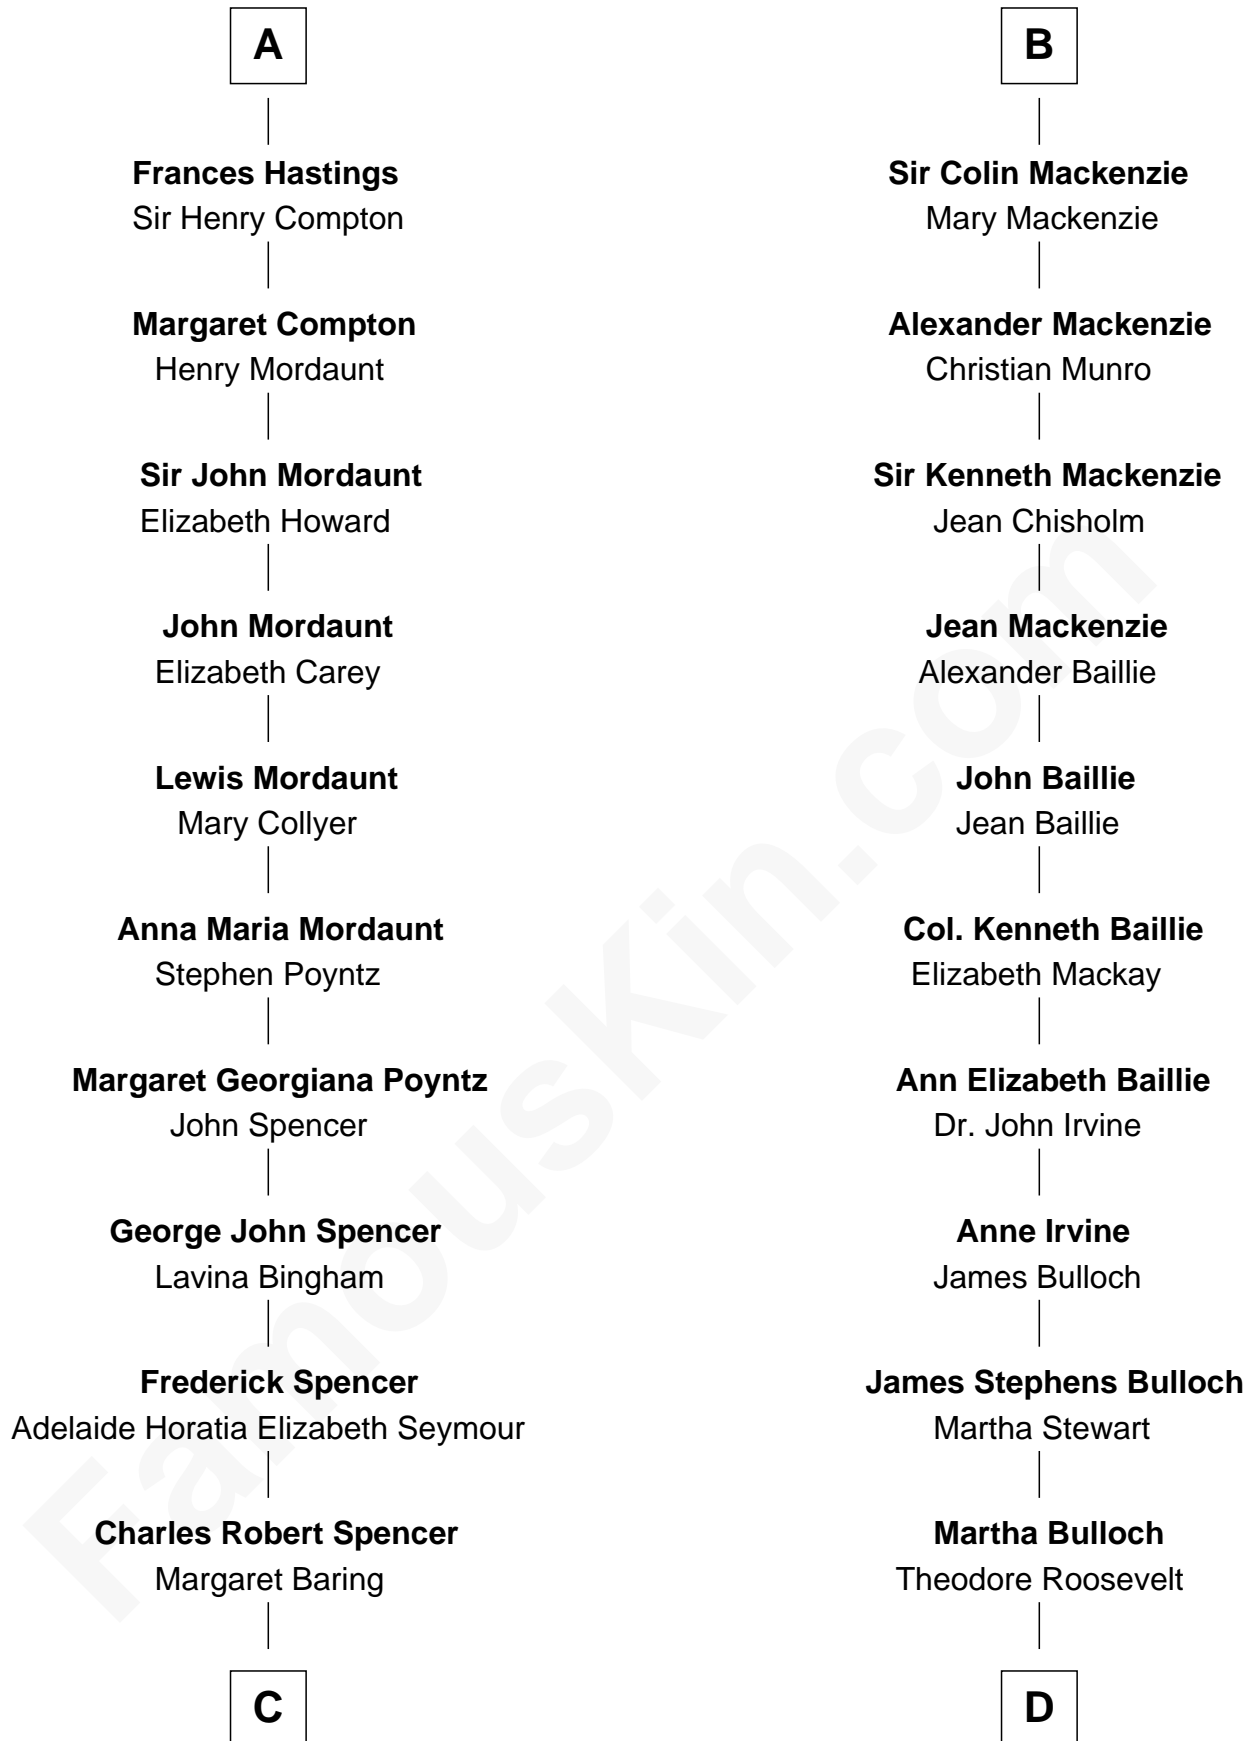

FamousKin.com Relationship Chart of

Prince Harry
Duke of Sussex

18th cousin 2 times removed of

Eleanor Roosevelt

First Lady of President Franklin D. Roosevelt

William III of Hainault
Jeanne of Valois

C

Albert Edward John Spencer
Cynthia Elinor Beatrix Hamilton

Edward John Spencer
Frances Ruth Burke Roche

Princess Diana Frances Spencer
Charles III, King of the United Kingdom

Prince Harry
Duke of Sussex

D

Elliott Roosevelt
Anna Rebecca Hall

Eleanor Roosevelt
First Lady of Franklin Roosevelt