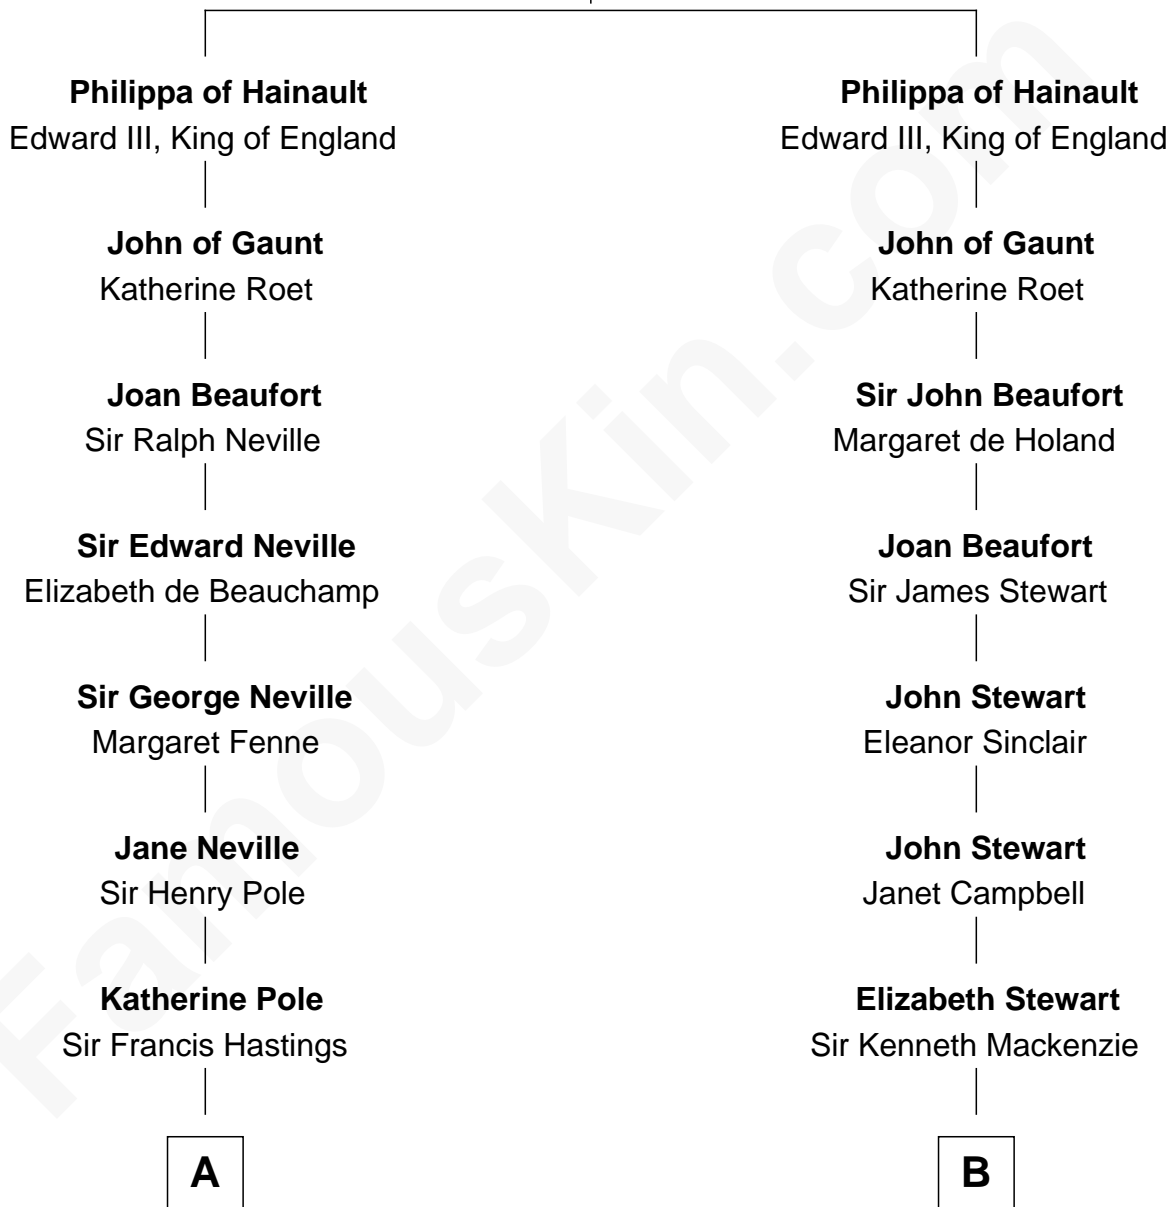

FamousKin.com Relationship Chart of

Prince Harry
Duke of Sussex

18th cousin 2 times removed of

Eleanor Roosevelt

First Lady of President Franklin D. Roosevelt

William III of Hainault
Jeanne of Valois

C

Albert Edward John Spencer
Cynthia Elinor Beatrix Hamilton

Edward John Spencer
Frances Ruth Burke Roche

Princess Diana Frances Spencer
Charles III, King of the United Kingdom

Prince Harry
Duke of Sussex

D

Elliott Roosevelt
Anna Rebecca Hall

Eleanor Roosevelt
First Lady of Franklin Roosevelt