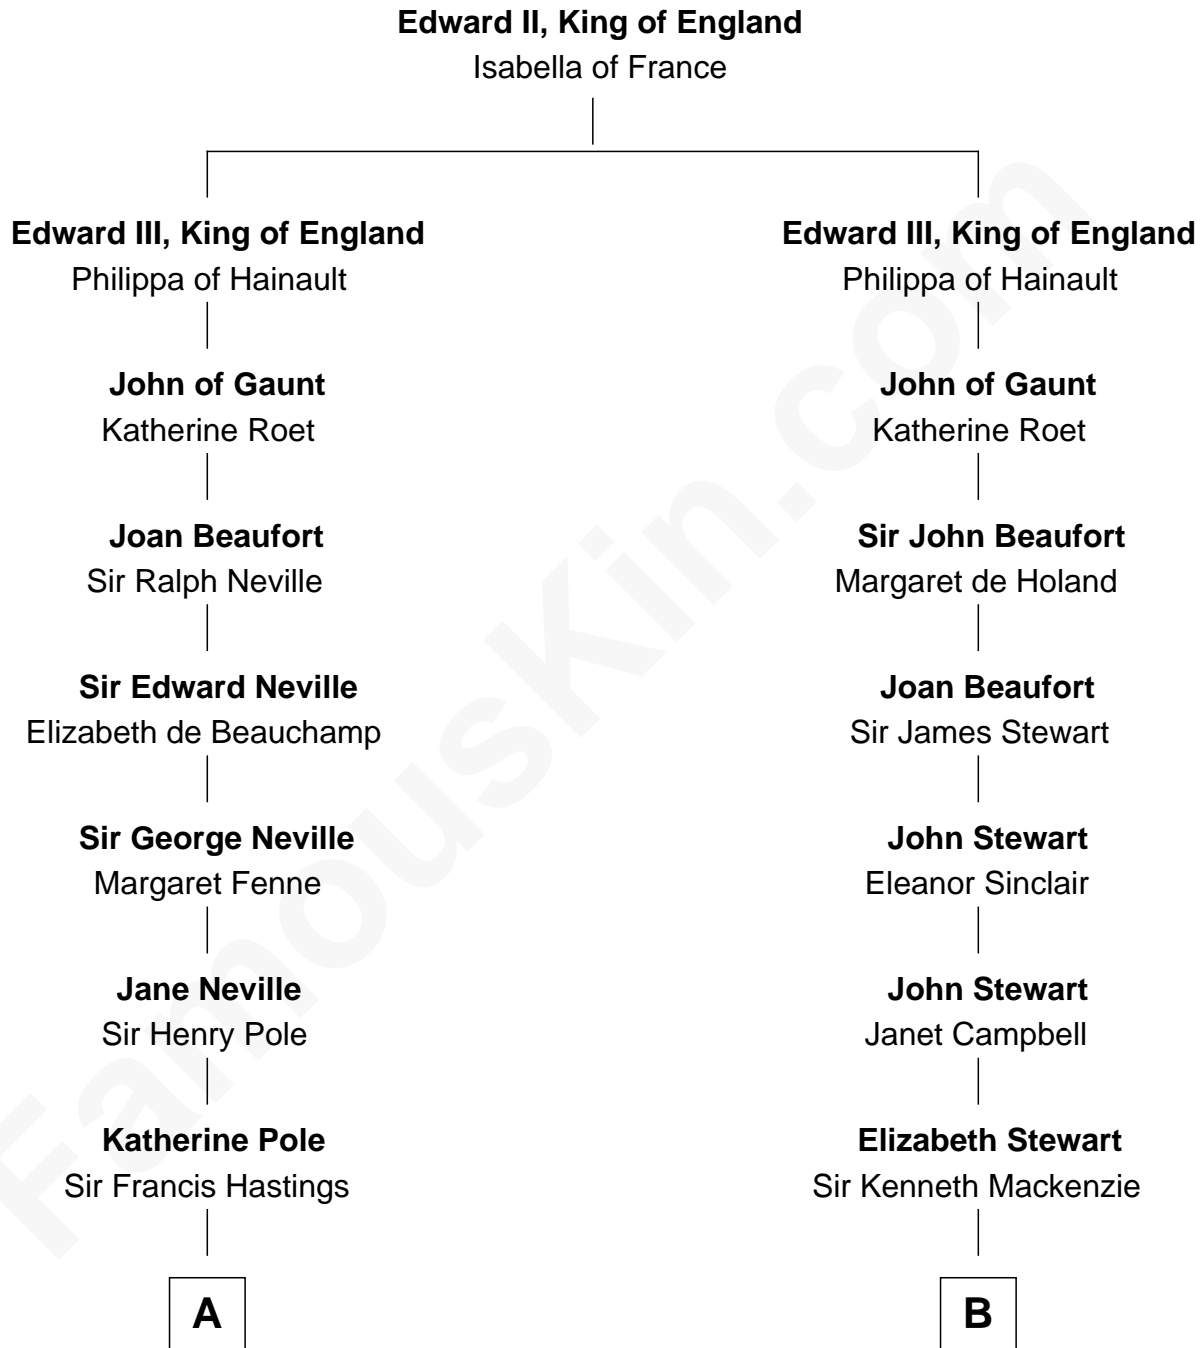

FamousKin.com Relationship Chart of

Prince Harry
Duke of Sussex

18th cousin 2 times removed of

Eleanor Roosevelt

First Lady of President Franklin D. Roosevelt

C

Albert Edward John Spencer
Cynthia Elinor Beatrix Hamilton

Edward John Spencer
Frances Ruth Burke Roche

Princess Diana Frances Spencer
Charles III, King of the United Kingdom

Prince Harry
Duke of Sussex

D

Elliott Roosevelt
Anna Rebecca Hall

Eleanor Roosevelt
First Lady of Franklin Roosevelt