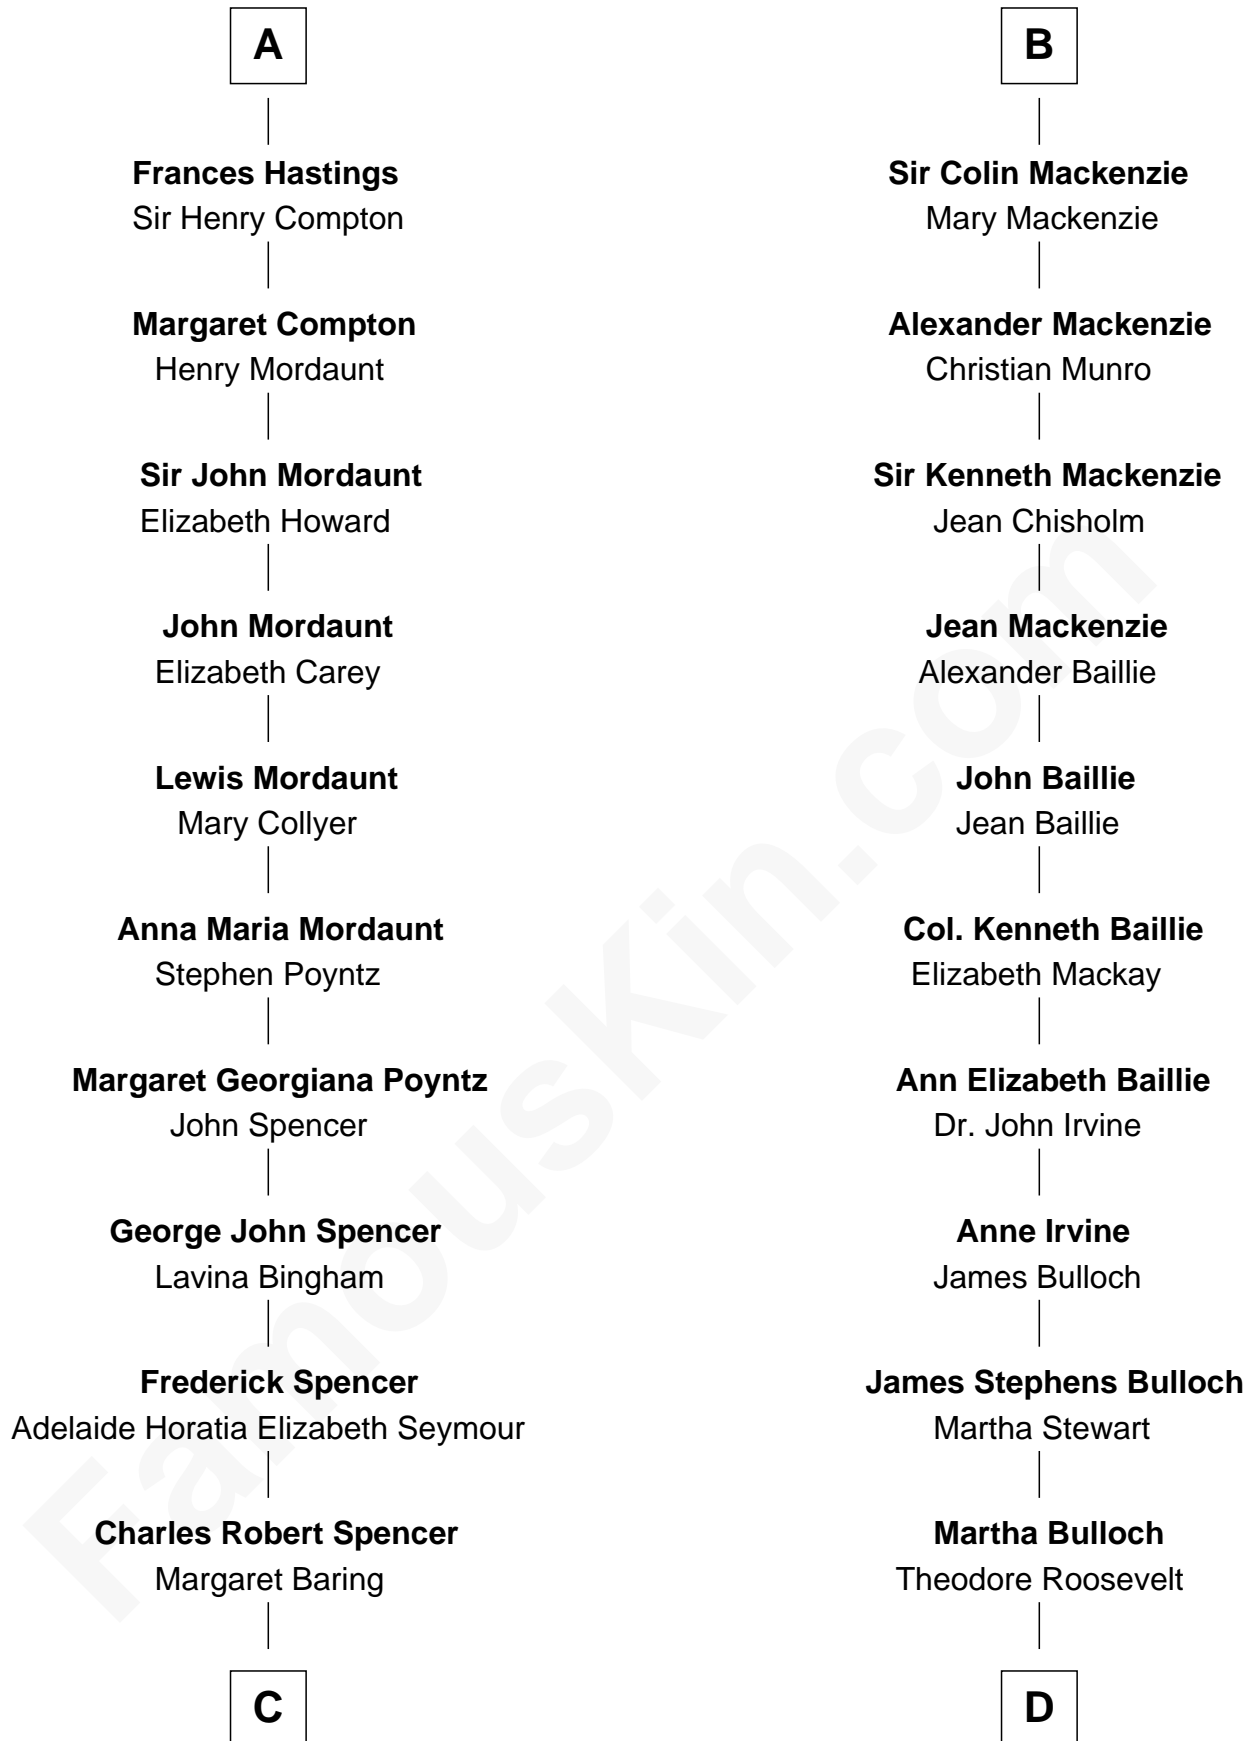

FamousKin.com Relationship Chart of

Prince Harry
Duke of Sussex

18th cousin 2 times removed of

Eleanor Roosevelt

First Lady of President Franklin D. Roosevelt

C

Albert Edward John Spencer
Cynthia Elinor Beatrix Hamilton

Edward John Spencer
Frances Ruth Burke Roche

Princess Diana Frances Spencer
Charles III, King of the United Kingdom

Prince Harry
Duke of Sussex

D

Elliott Roosevelt
Anna Rebecca Hall

Eleanor Roosevelt
First Lady of Franklin Roosevelt