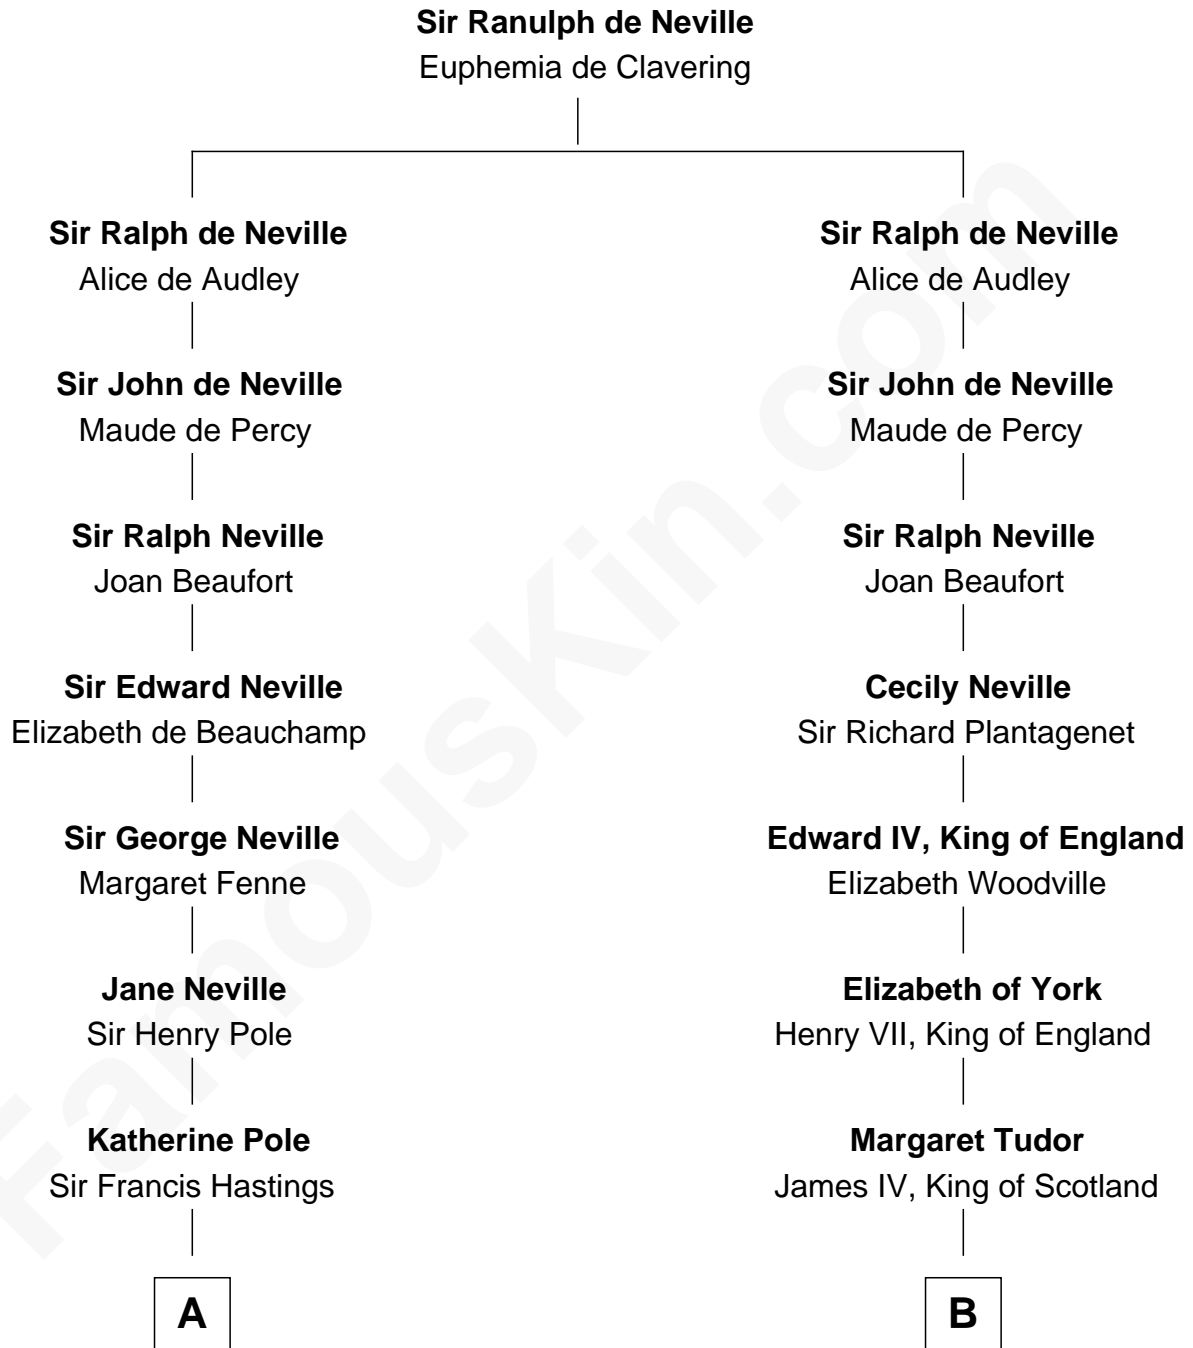

# FamousKin.com Relationship Chart of

**Prince Harry**  
*Duke of Sussex*

20th cousin of

**Eleanor Roosevelt**

*First Lady of President Franklin D. Roosevelt*

**C**

**Albert Edward John Spencer**  
Cynthia Elinor Beatrix Hamilton

**Edward John Spencer**  
Frances Ruth Burke Roche

**Princess Diana Frances Spencer**  
Charles III, King of the United Kingdom

**Prince Harry**  
*Duke of Sussex*

**D**

**Dr. Edward Hunter Ludlow**  
Elizabeth Livingston

**Mary Livingston Ludlow**  
Valentine Gill Hall

**Anna Rebecca Hall**  
Elliott Roosevelt

**Eleanor Roosevelt**  
*First Lady of Franklin Roosevelt*

FamousKin.com