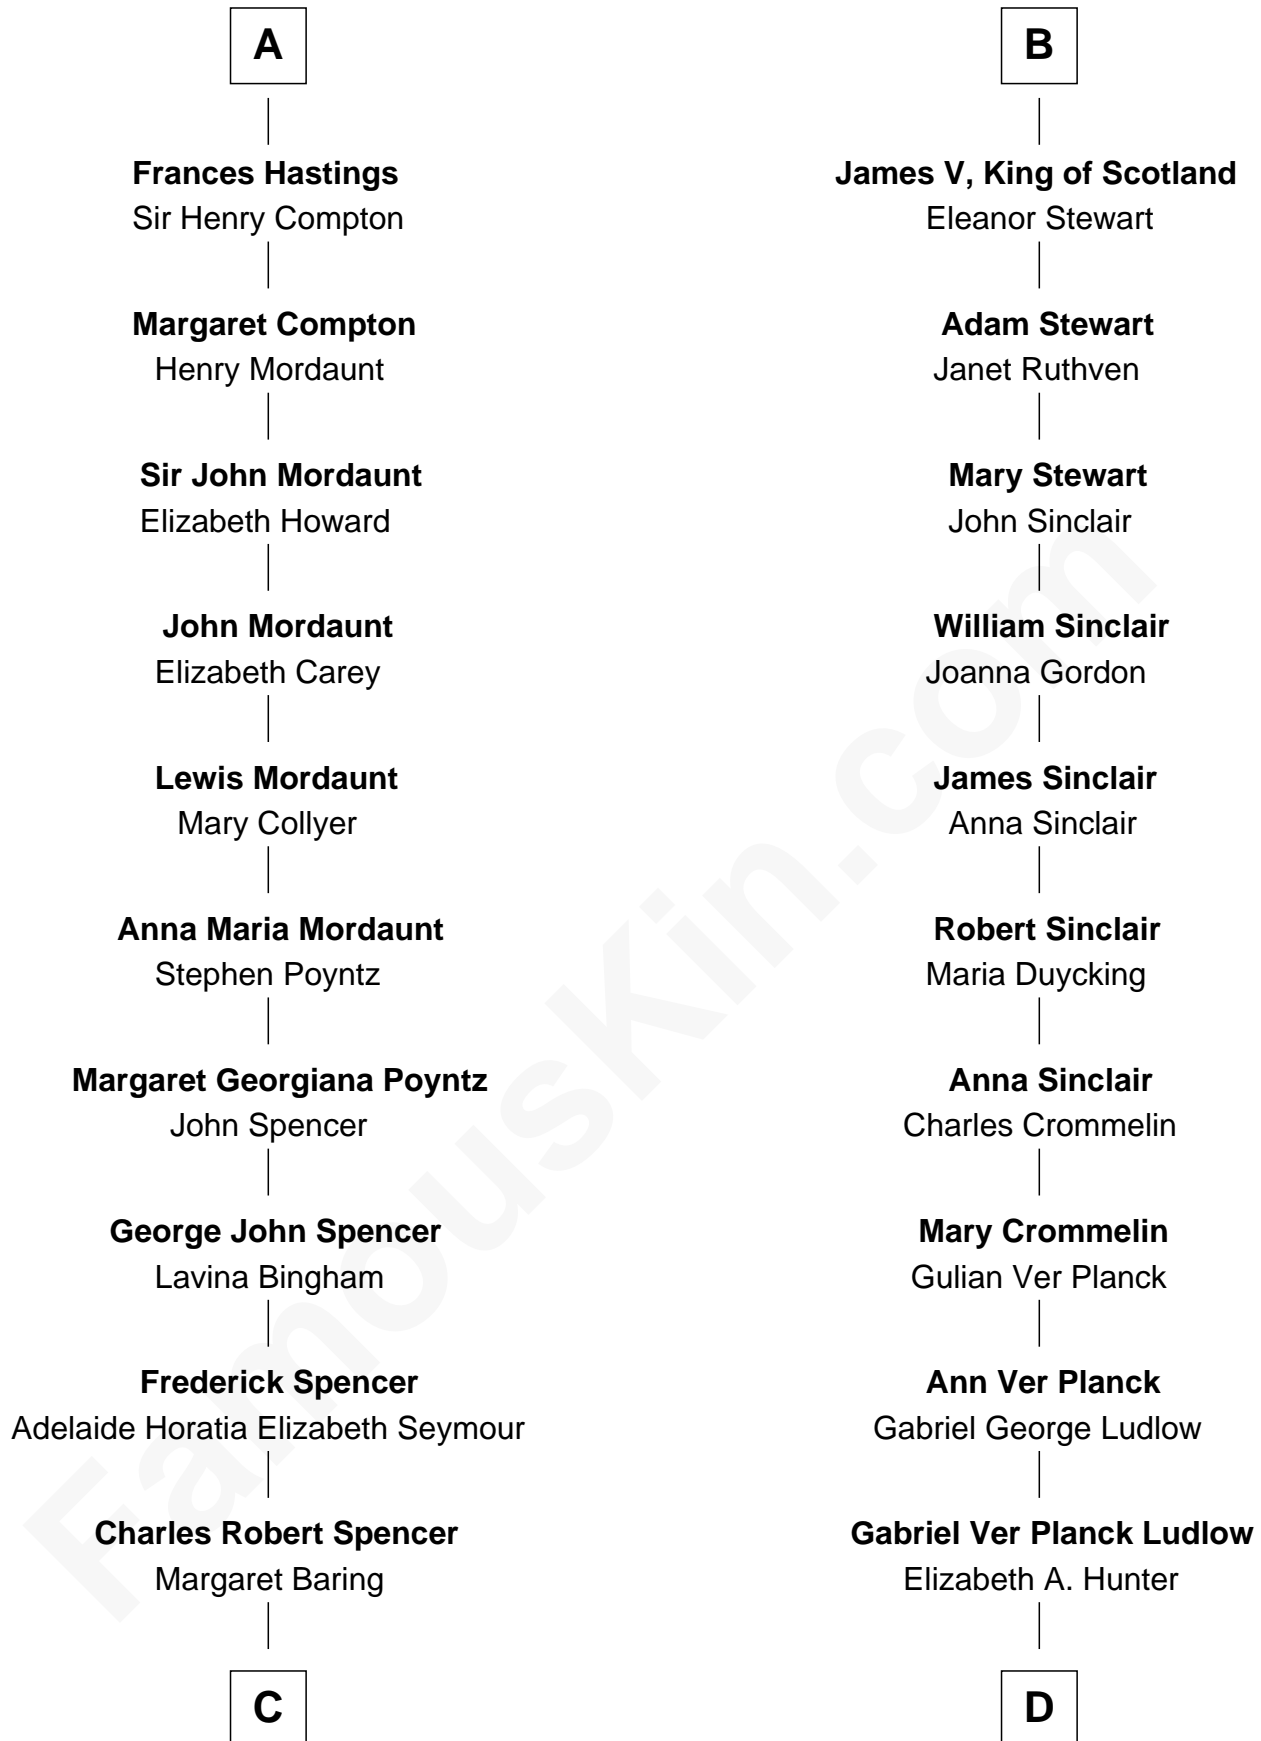

# FamousKin.com Relationship Chart of

**Prince Harry**  
*Duke of Sussex*

20th cousin of

**Eleanor Roosevelt**

*First Lady of President Franklin D. Roosevelt*

**C**

**Albert Edward John Spencer**  
Cynthia Elinor Beatrix Hamilton

**Edward John Spencer**  
Frances Ruth Burke Roche

**Princess Diana Frances Spencer**  
Charles III, King of the United Kingdom

**Prince Harry**  
*Duke of Sussex*

**D**

**Dr. Edward Hunter Ludlow**  
Elizabeth Livingston