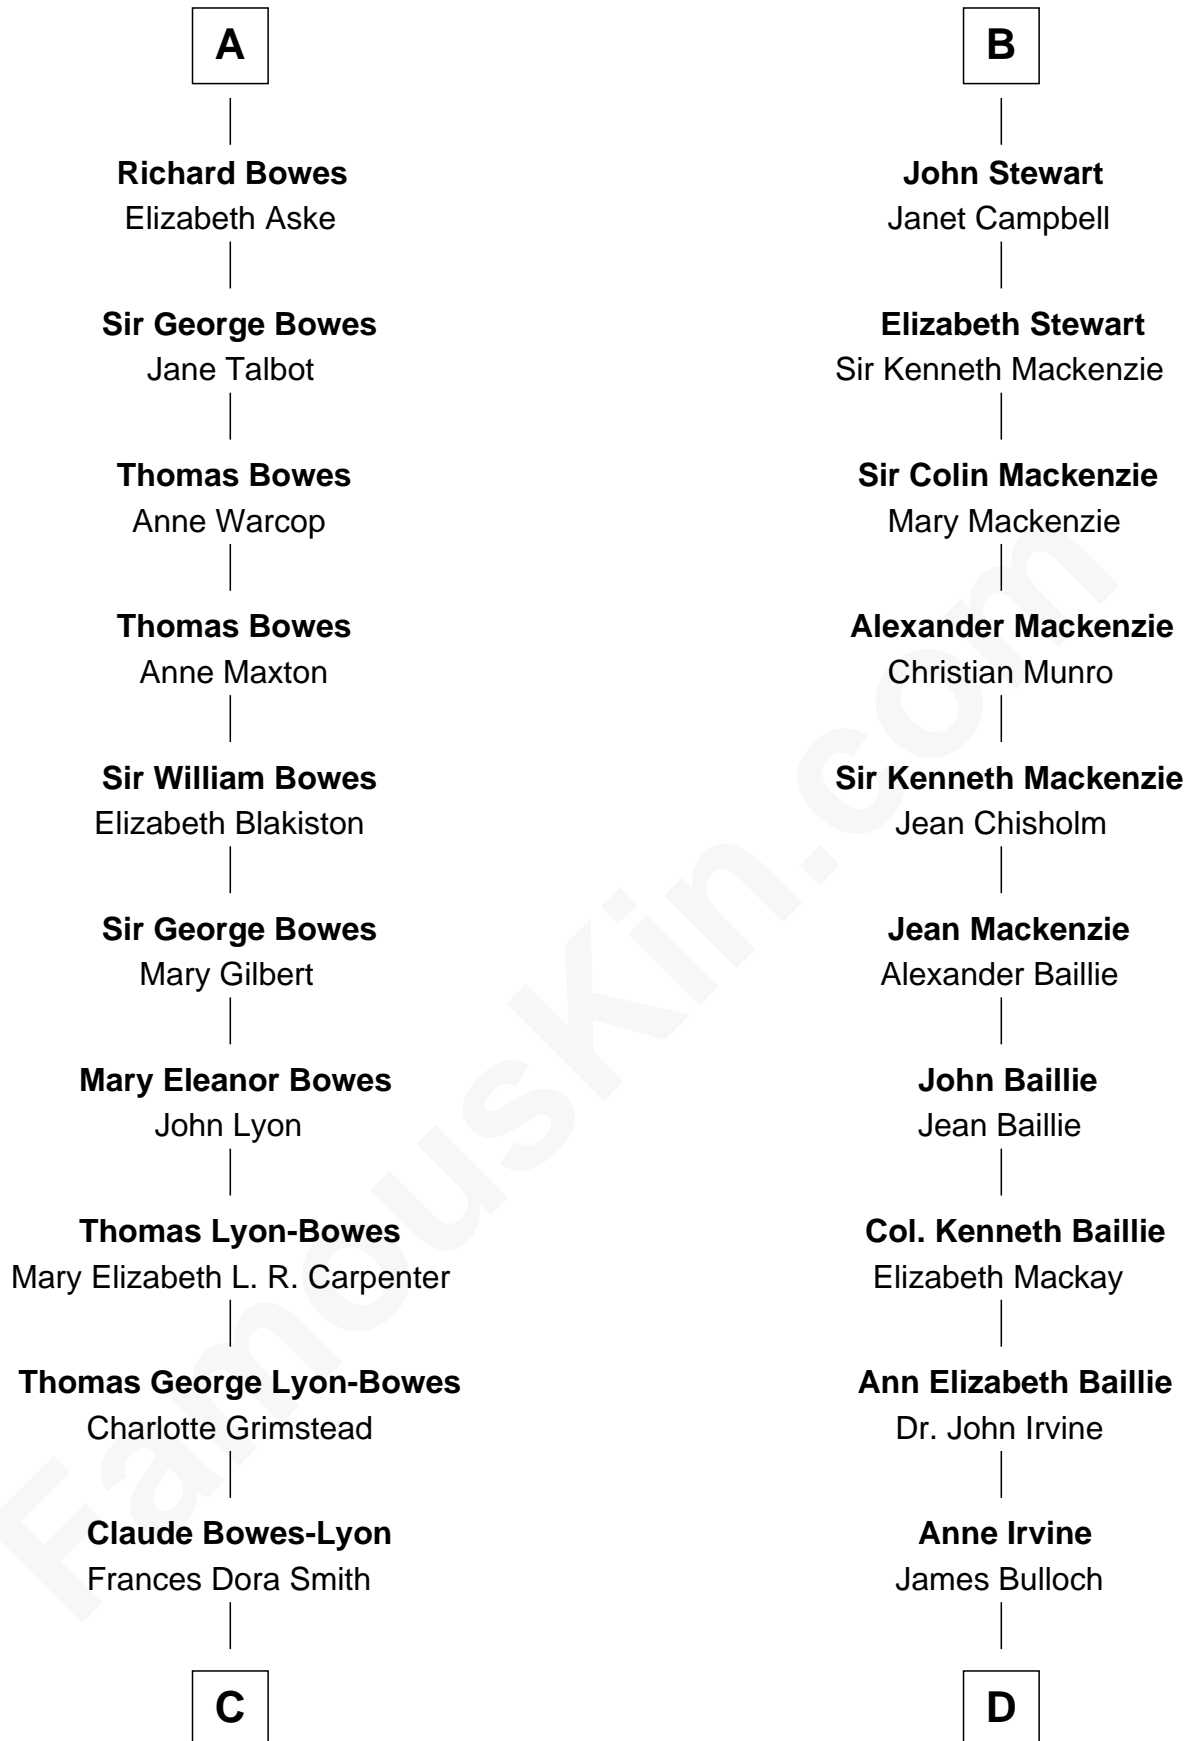

FamousKin.com

Relationship Chart of

Prince Harry
Duke of Sussex

20th cousin 1 time removed of

Eleanor Roosevelt

First Lady of President Franklin D. Roosevelt

C

Claude George Bowes-Lyon
Cecilia Nina Cavendish-Bentinck

Elizabeth Bowes-Lyon
George VI, King of the United Kingdom

Elizabeth II, Queen of the United Kingdom
Prince Philip of Edinburgh

Charles III, King of the United Kingdom
Princess Diana Frances Spencer

Prince Harry
Duke of Sussex

D

James Stephens Bulloch
Martha Stewart

Martha Bulloch
Theodore Roosevelt

Elliott Roosevelt
Anna Rebecca Hall

Eleanor Roosevelt
First Lady of Franklin Roosevelt