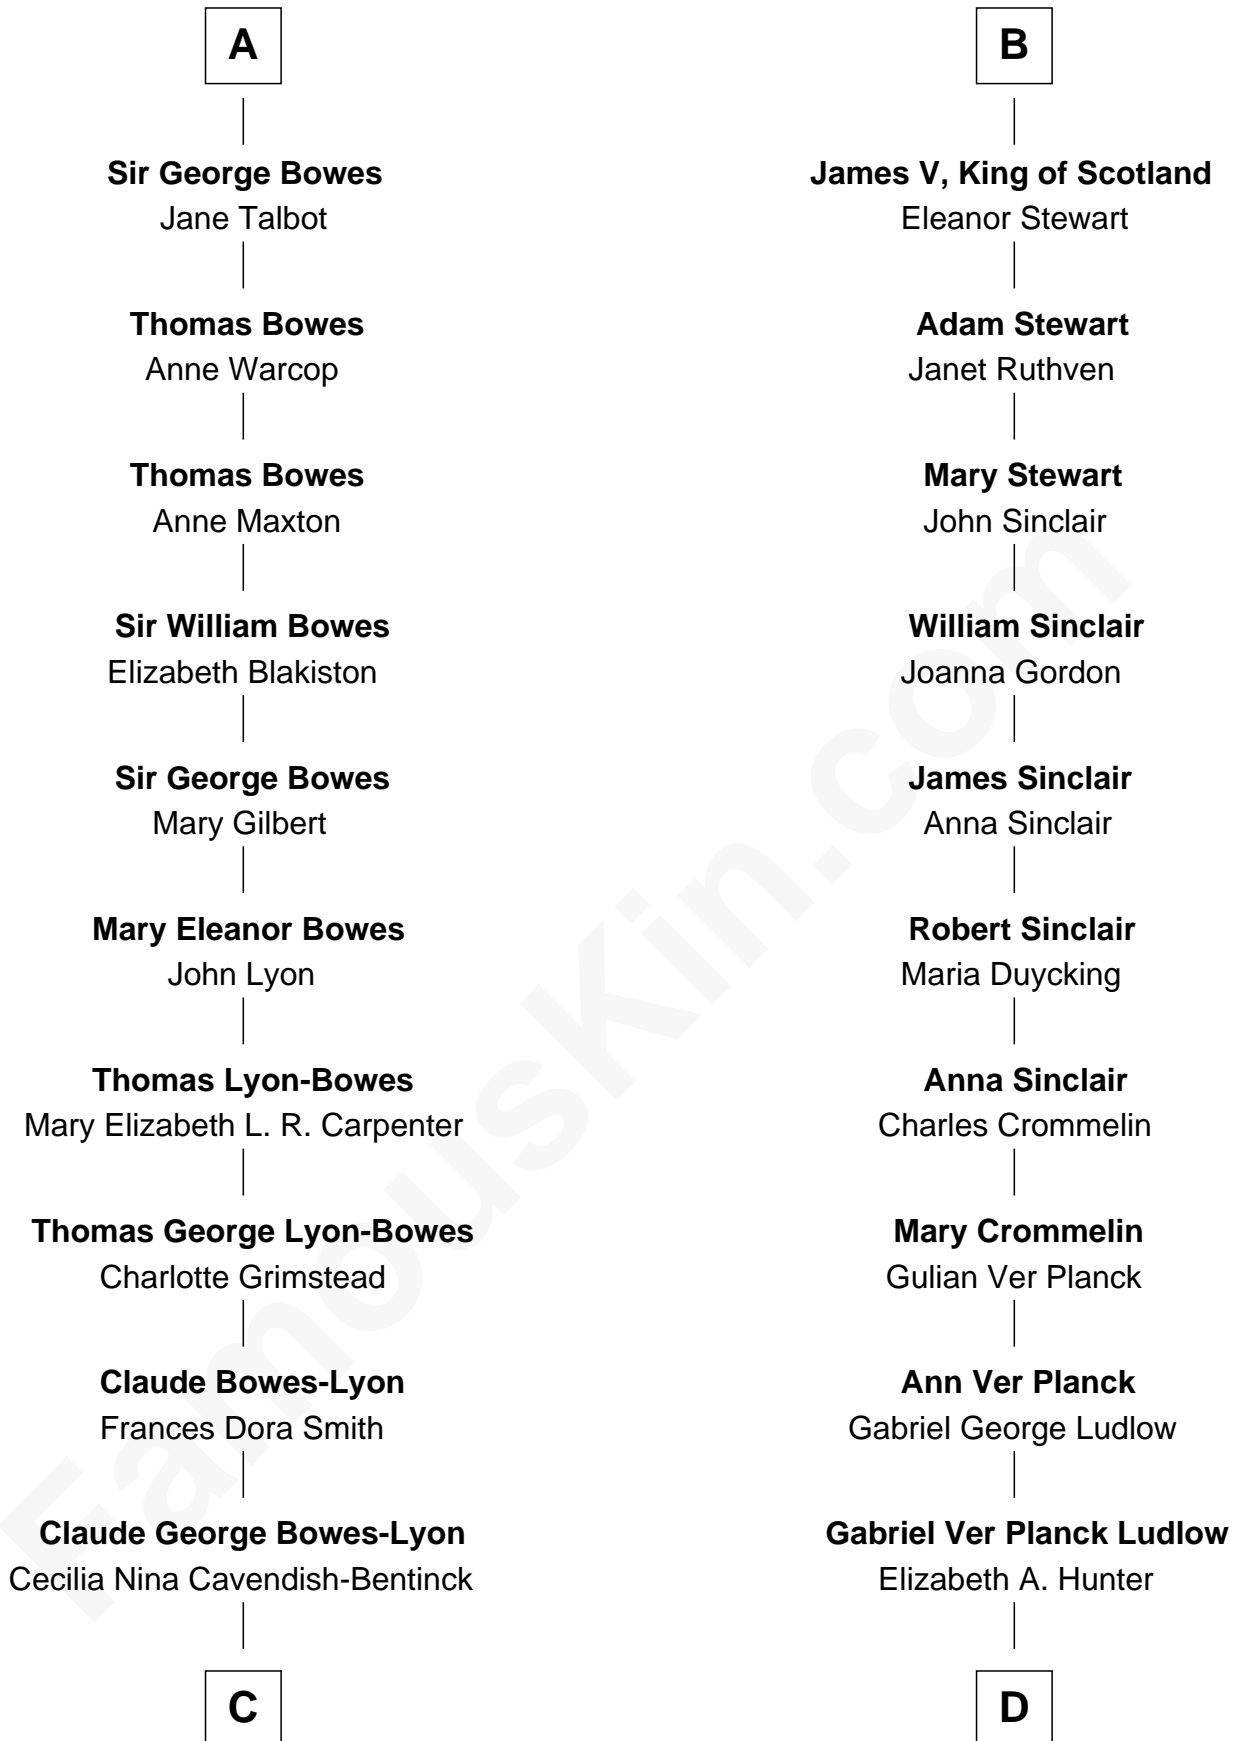

FamousKin.com Relationship Chart of

Prince Harry
Duke of Sussex

20th cousin of

Eleanor Roosevelt

First Lady of President Franklin D. Roosevelt

Sir Hugh I de Audley

Iseult de Mortimer

Alice de Audley
Sir Ralph de Greystoke

Sir William de Greystoke
Joan FitzHenry

Sir Ralph de Greystoke
Katherine de Clifford

Joan de Greystoke
Sir William Bowes

Sir William Bowes
Maud FitzHugh

Sir Ralph Bowes
Margery Conyers

Richard Bowes
Elizabeth Aske

A

Alice de Audley
Sir Ralph de Neville

Sir John de Neville
Maude de Percy

Sir Ralph Neville
Joan Beaufort

Cecily Neville
Sir Richard Plantagenet

Edward IV, King of England
Elizabeth Woodville

Elizabeth of York
Henry VII, King of England

Margaret Tudor
James IV, King of Scotland

B

C

Elizabeth Bowes-Lyon

George VI, King of the United Kingdom

Elizabeth II, Queen of the United Kingdom

Prince Philip of Edinburgh

Charles III, King of the United Kingdom