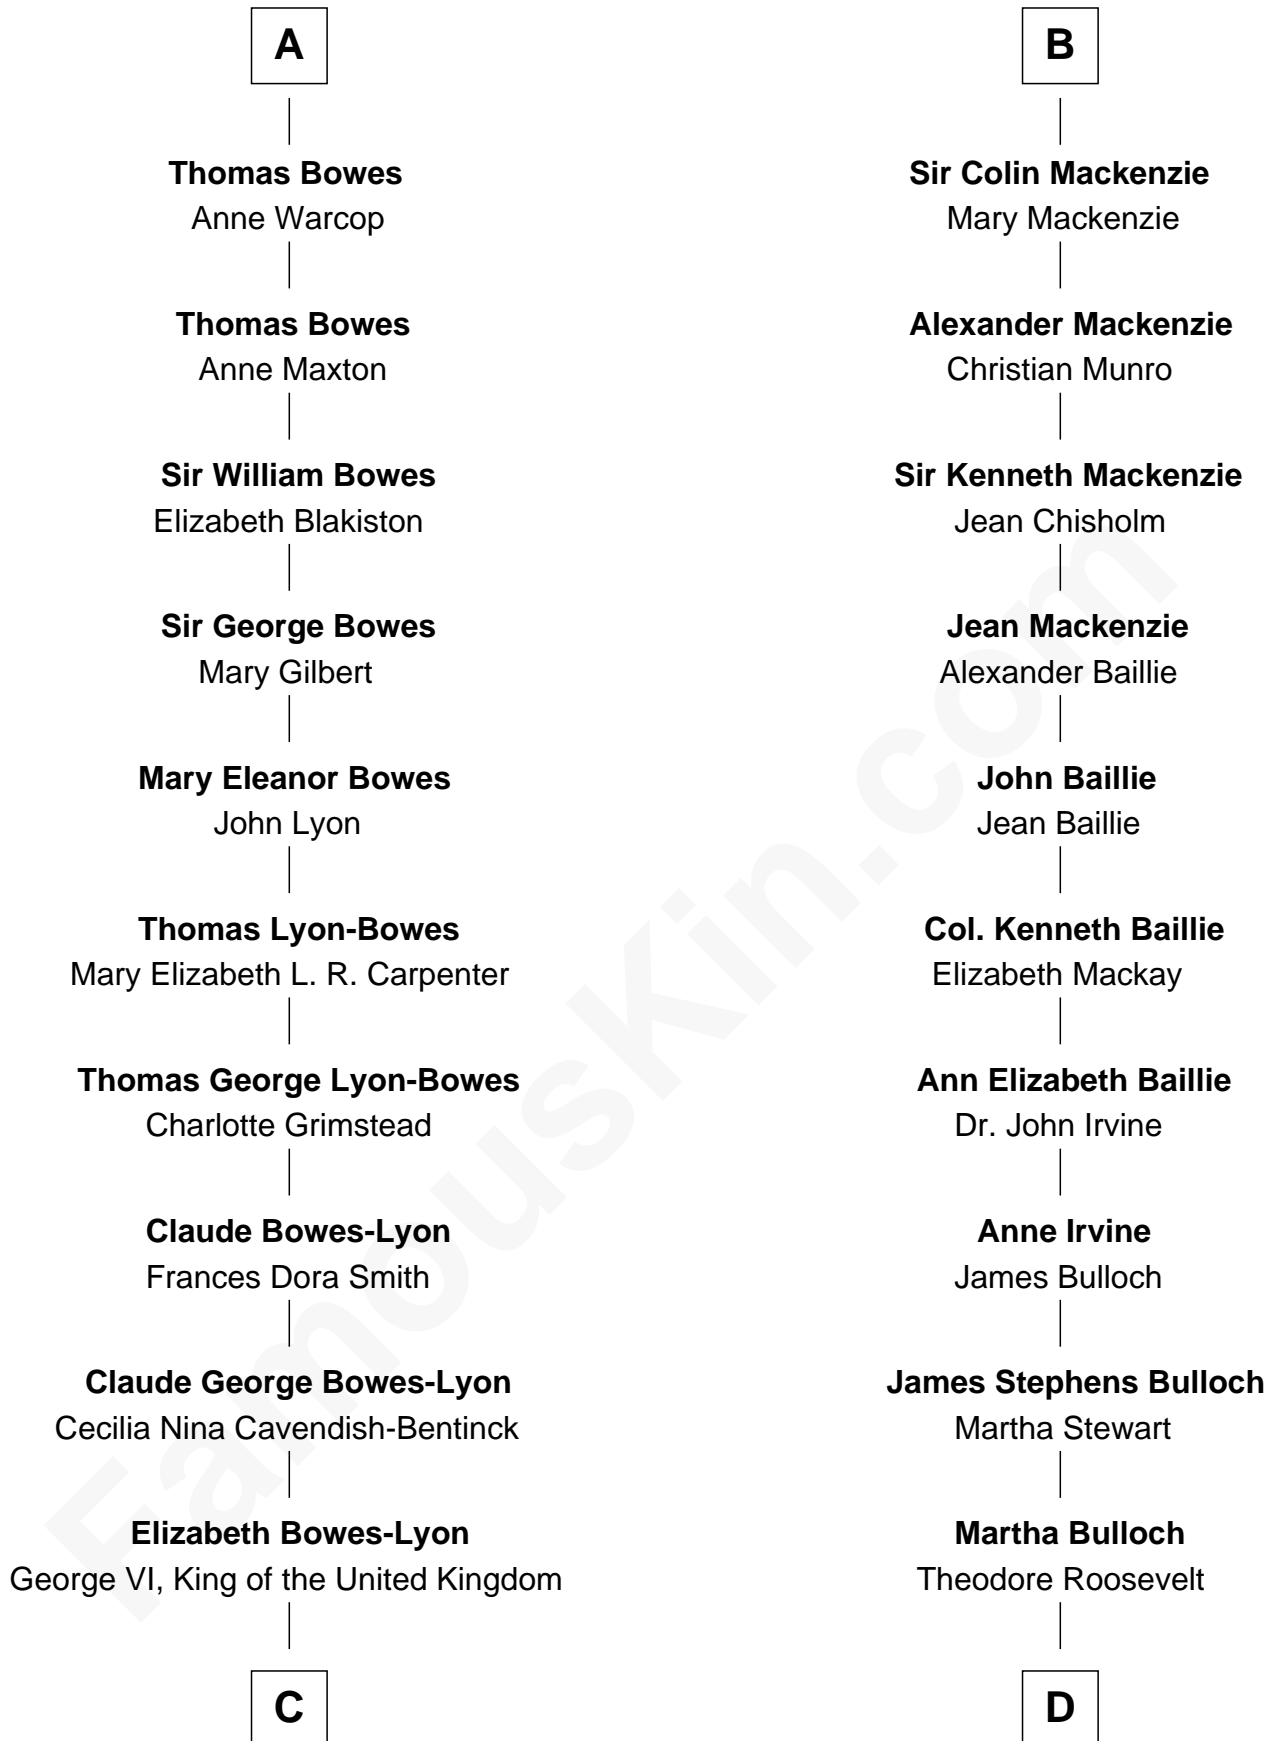

FamousKin.com Relationship Chart of

Prince Harry
Duke of Sussex

18th cousin 1 time removed of

Eleanor Roosevelt

First Lady of President Franklin D. Roosevelt

Edmund Fitzalan
Alice de Warenne

Aline Fitzalan
Sir Roger le Strange

Lucy le Strange
Sir William Willoughby

Margery Willoughby
Sir William FitzHugh

Maud FitzHugh
Sir William Bowes

Sir Ralph Bowes
Margery Conyers

Richard Bowes
Elizabeth Aske

Sir George Bowes
Jane Talbot

A

Richard Fitzalan
Eleanor Plantagenet

Alice Fitzalan
Sir Thomas de Holand

Margaret de Holand
Sir John Beaufort

Joan Beaufort
Sir James Stewart

John Stewart
Eleanor Sinclair

John Stewart
Janet Campbell

Elizabeth Stewart
Sir Kenneth Mackenzie

B

C

Elizabeth II, Queen of the United Kingdom

Prince Philip of Edinburgh

Charles III, King of the United Kingdom

Princess Diana Frances Spencer

Prince Harry

Duke of Sussex

D

Elliott Roosevelt