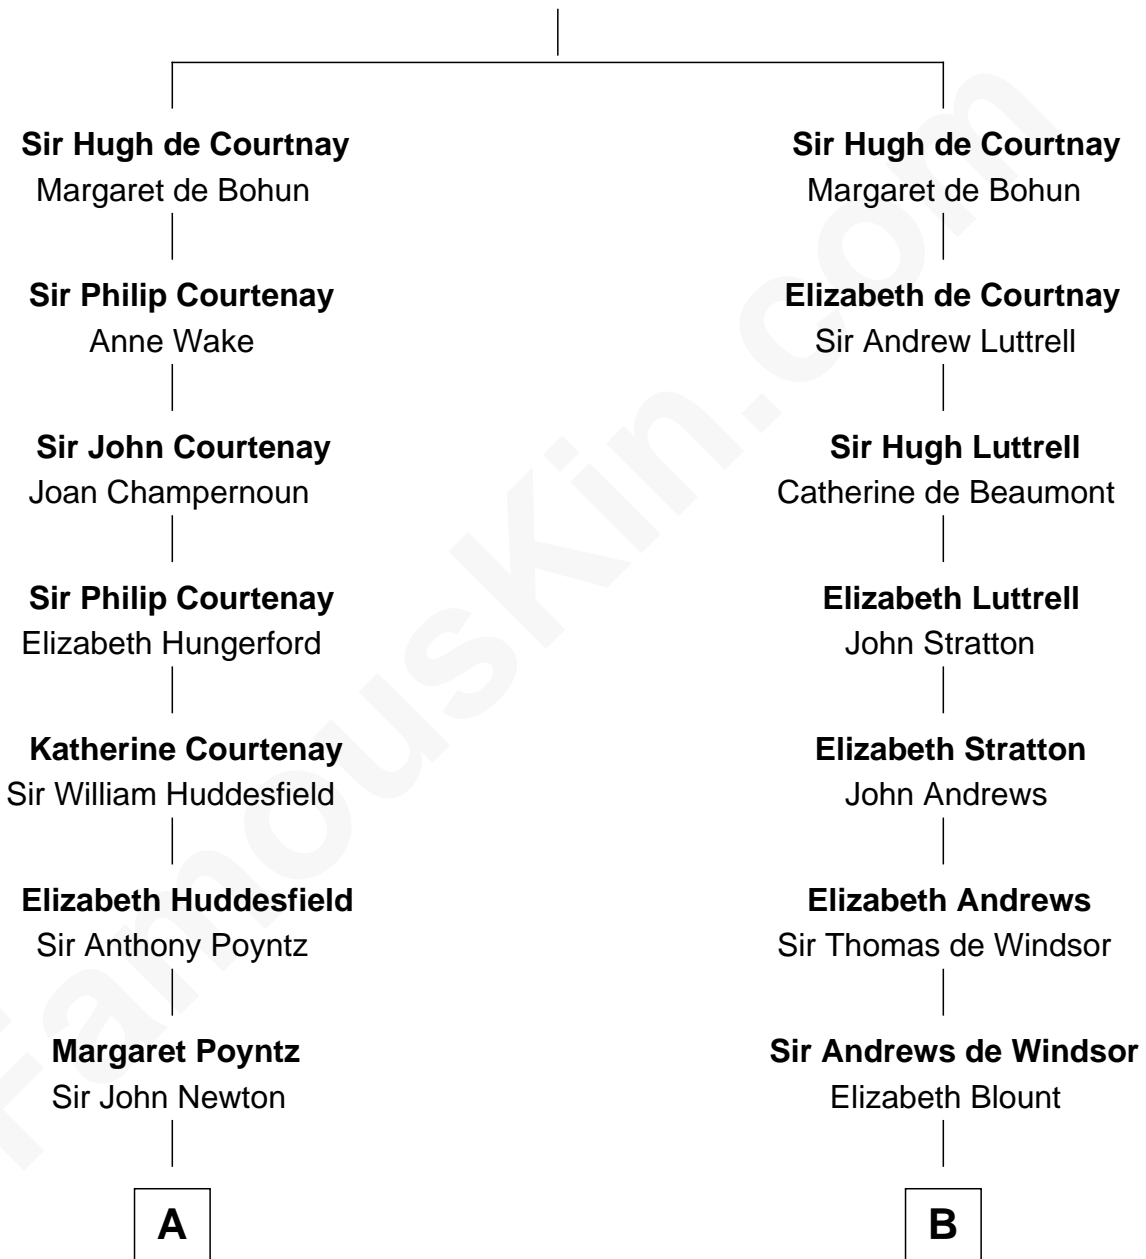

# FamousKin.com Relationship Chart of

**Prince Harry**  
*Duke of Sussex*

18th cousin 3 times removed of

**Eleanor Roosevelt**

*First Lady of President Franklin D. Roosevelt*

**Sir Hugh de Courtenay**

Agnes de St. John

**C**

**Rosalind Cecilia Caroline Bingham**

James Albert Edward Hamilton

**Cynthia Elinor Beatrix Hamilton**

Albert Edward John Spencer

**Edward John Spencer**

Frances Ruth Burke Roche

**Princess Diana Frances Spencer**

Charles III, King of the United Kingdom

**Prince Harry**

*Duke of Sussex*

**D**

**Anna Rebecca Hall**

Elliott Roosevelt

**Eleanor Roosevelt**

*First Lady of Franklin Roosevelt*