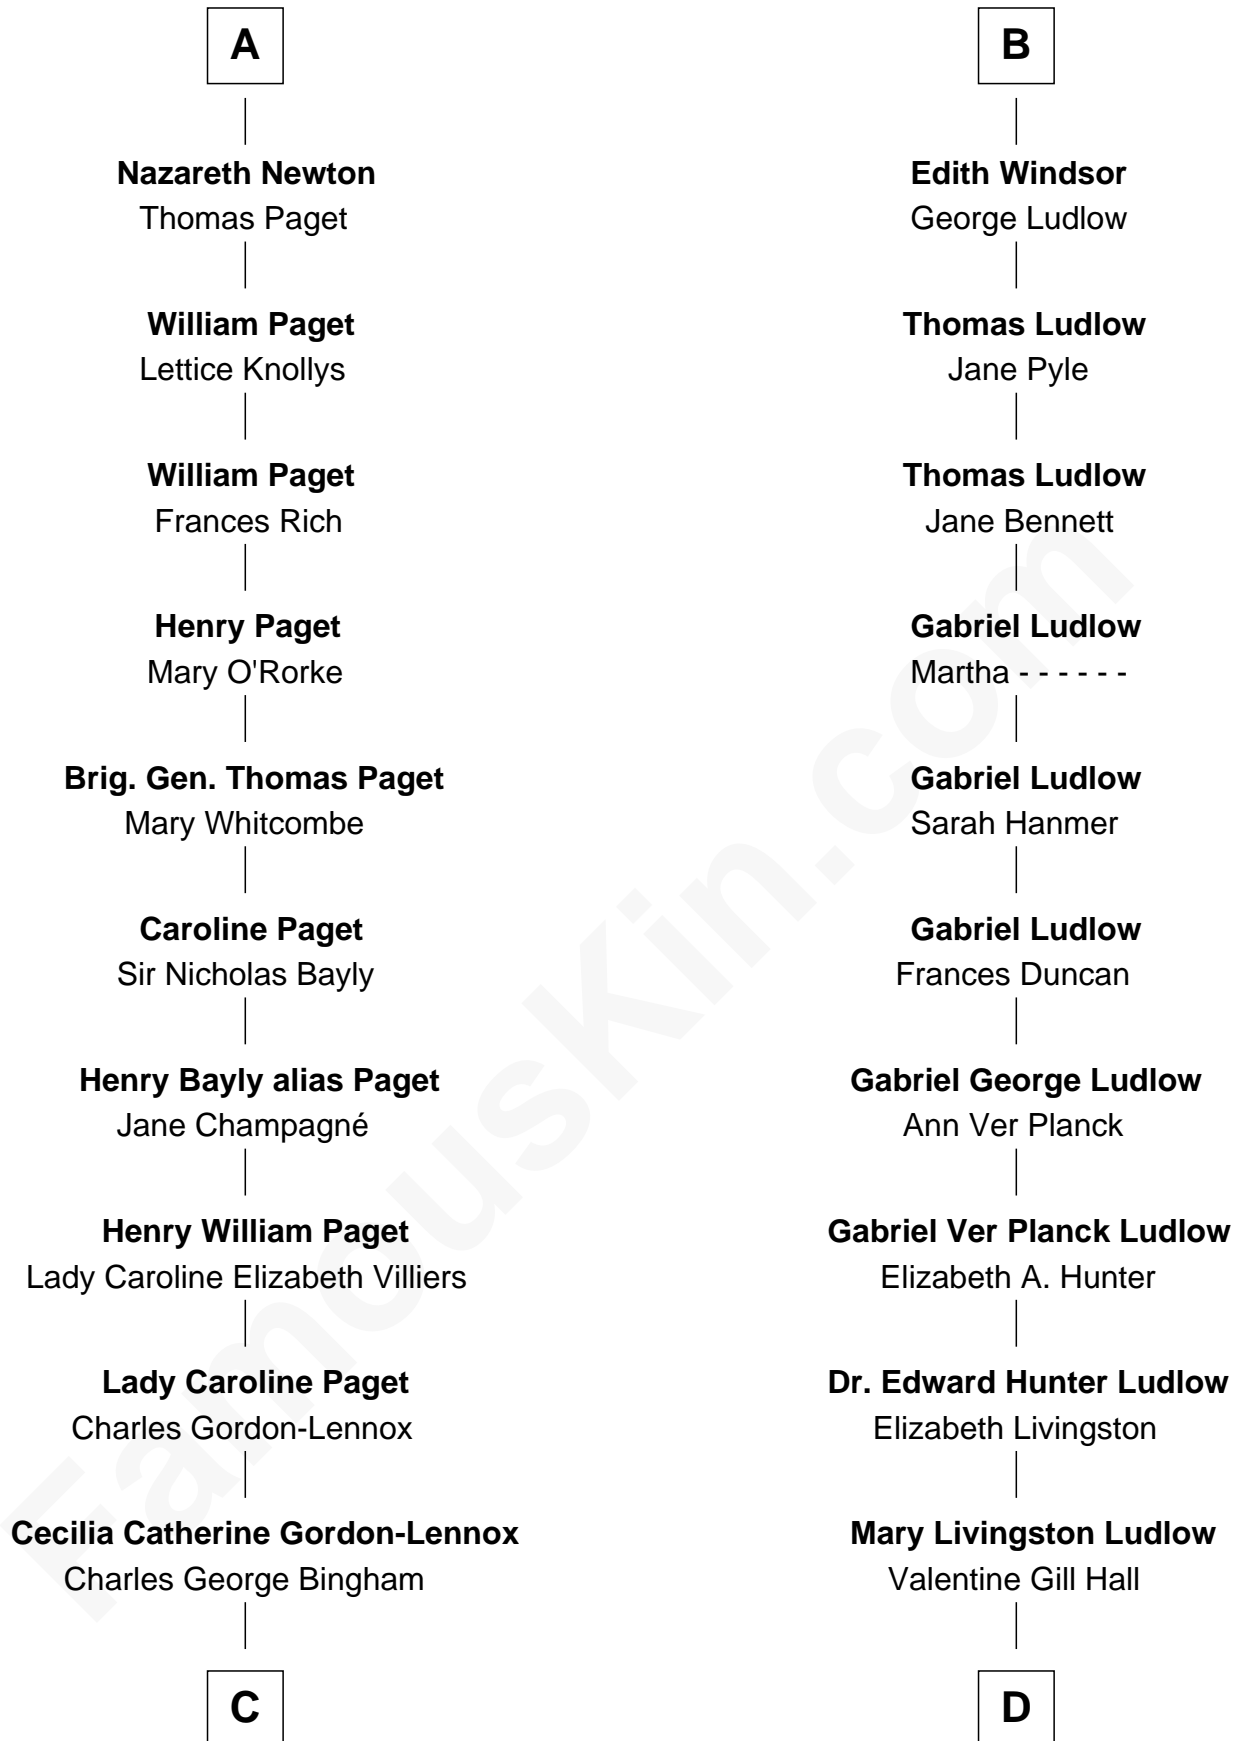

# FamousKin.com Relationship Chart of

**Prince Harry**  
*Duke of Sussex*

18th cousin 3 times removed of

**Eleanor Roosevelt**

*First Lady of President Franklin D. Roosevelt*

**Sir Hugh de Courtenay**

Agnes de St. John

**C**

**Rosalind Cecilia Caroline Bingham**

James Albert Edward Hamilton

**Cynthia Elinor Beatrix Hamilton**

Albert Edward John Spencer

**Edward John Spencer**

Frances Ruth Burke Roche

**Princess Diana Frances Spencer**

Charles III, King of the United Kingdom

**Prince Harry**

*Duke of Sussex*

**D**

**Anna Rebecca Hall**

Elliott Roosevelt

**Eleanor Roosevelt**

*First Lady of Franklin Roosevelt*