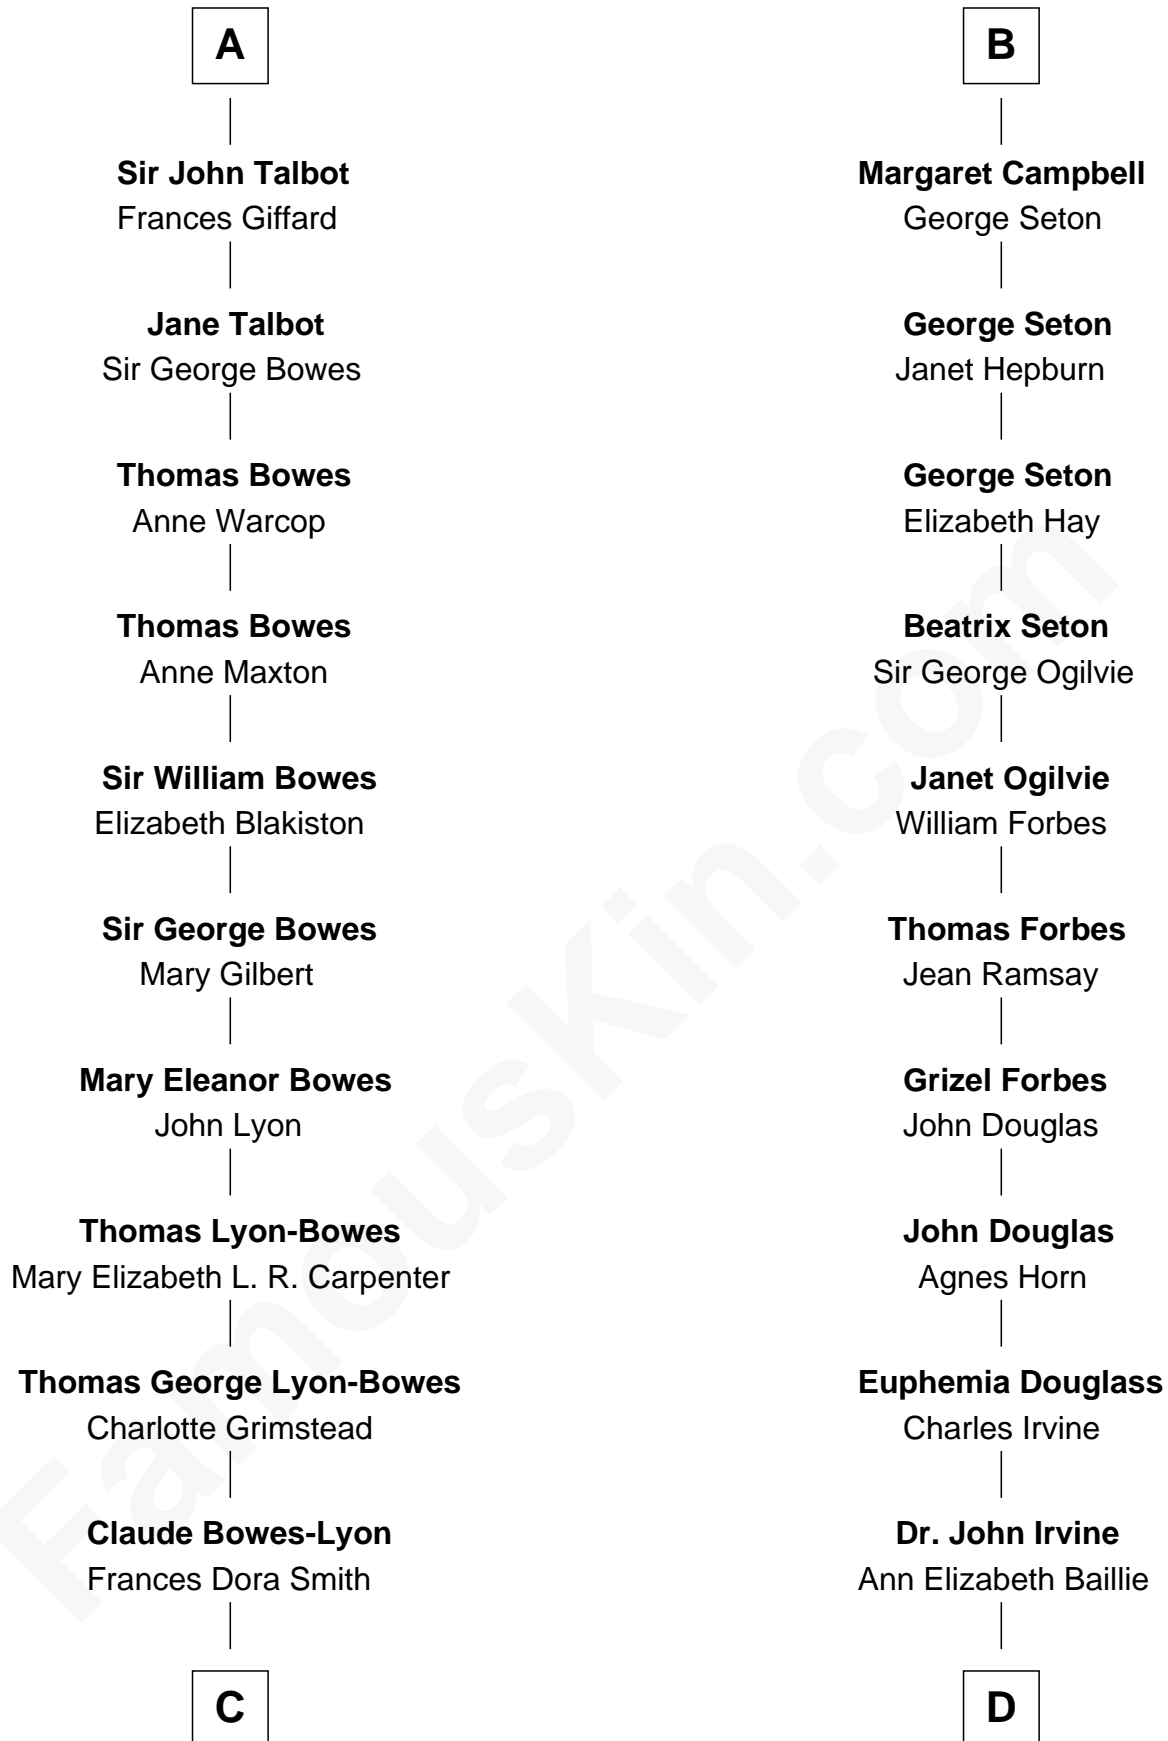

FamousKin.com Relationship Chart of

Prince Harry
Duke of Sussex

21st cousin of

Eleanor Roosevelt

First Lady of President Franklin D. Roosevelt

Sir Richard de Burgh

Margaret - - - - -

Joan de Burgh

Matilda Bruce

Thomas Isaac

Joan Isaac

John de Ergadia

Isabel de Ergadia

Sir John Stewart

Sir Robert Stewart

Joan Stewart

John Stewart

Fingula of the Isles

Isabel Stewart

Colin Campbell

B

C

Claude George Bowes-Lyon
Cecilia Nina Cavendish-Bentinck

Elizabeth Bowes-Lyon
George VI, King of the United Kingdom