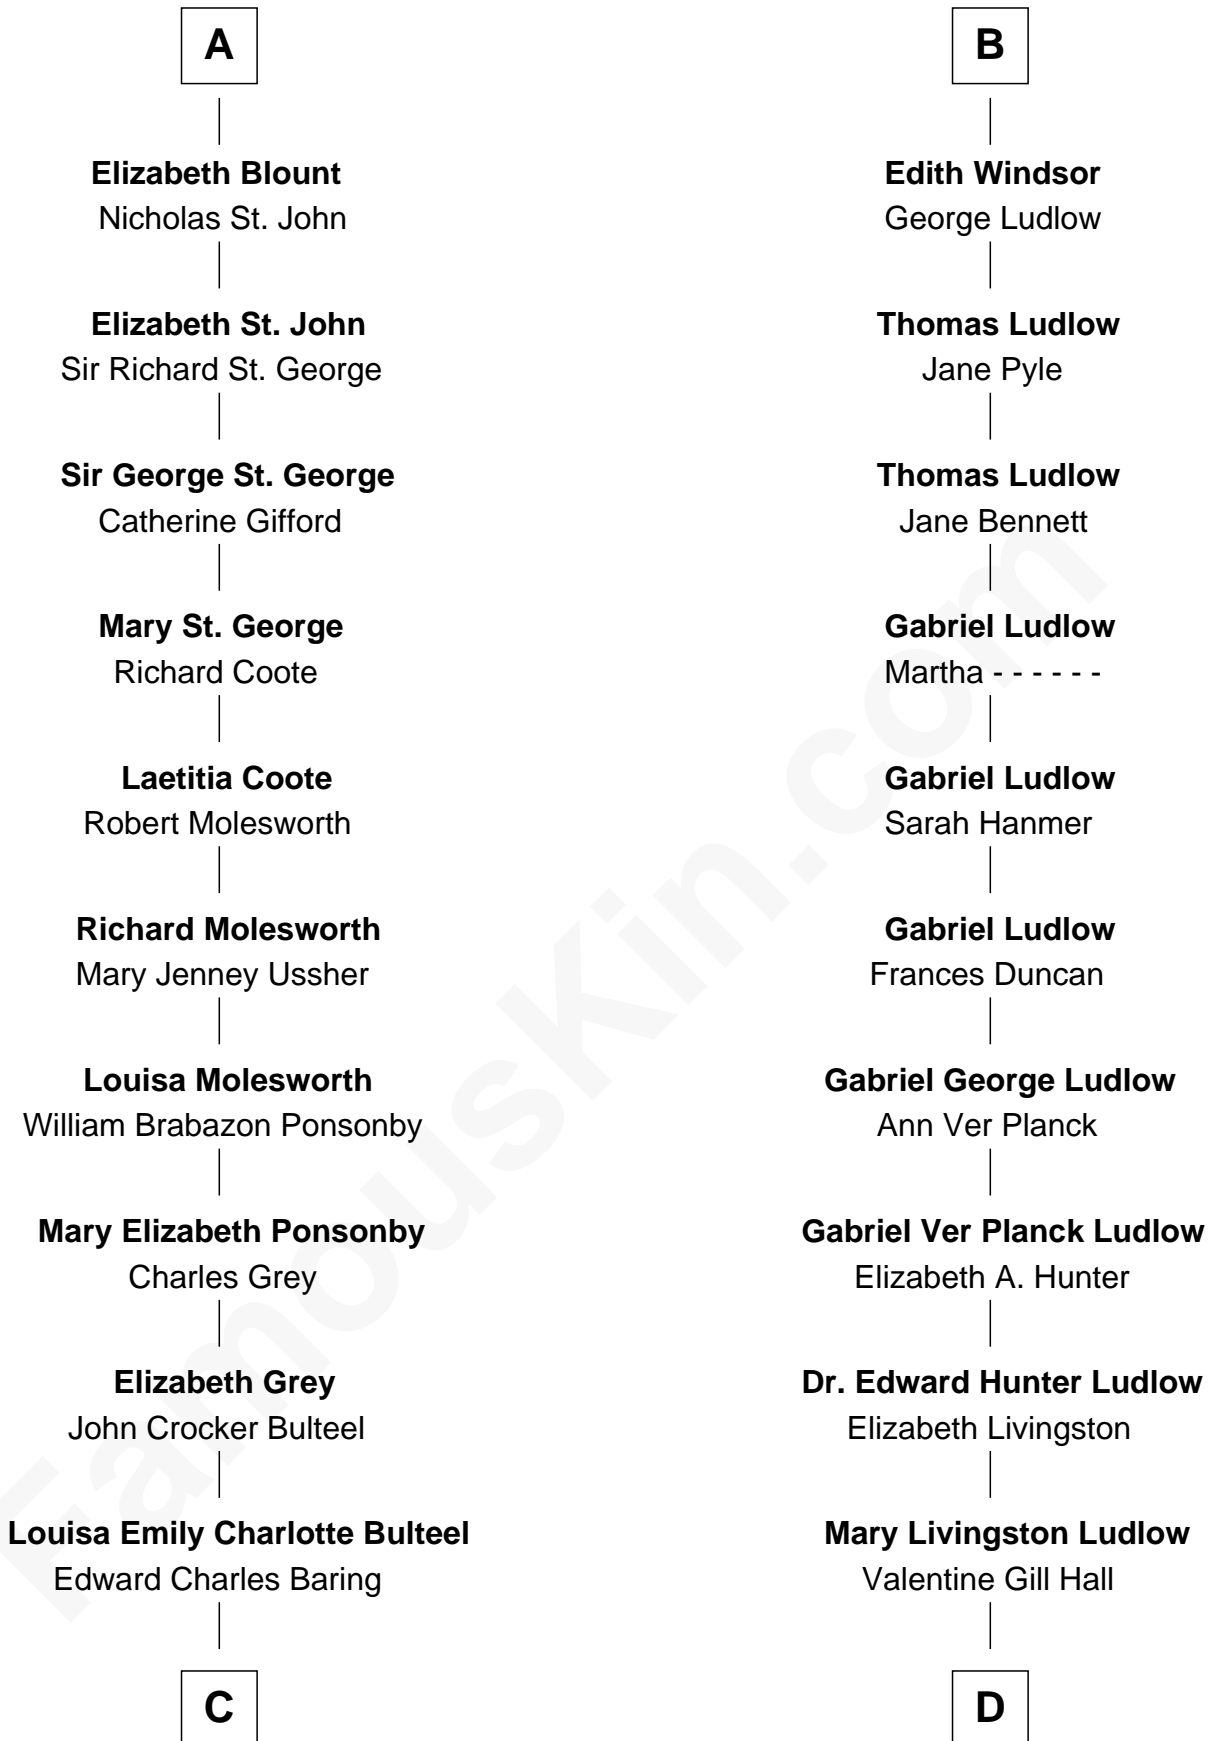

FamousKin.com Relationship Chart of

Prince Harry
Duke of Sussex

18th cousin 3 times removed of

Eleanor Roosevelt

First Lady of President Franklin D. Roosevelt

Sir Thomas de Swynnerton

C

Margaret Baring
Charles Robert Spencer

Albert Edward John Spencer
Cynthia Elinor Beatrix Hamilton

Edward John Spencer
Frances Ruth Burke Roche

Princess Diana Frances Spencer
Charles III, King of the United Kingdom

Prince Harry
Duke of Sussex

D

Anna Rebecca Hall
Elliott Roosevelt

Eleanor Roosevelt
First Lady of Franklin Roosevelt

FamousKin.com