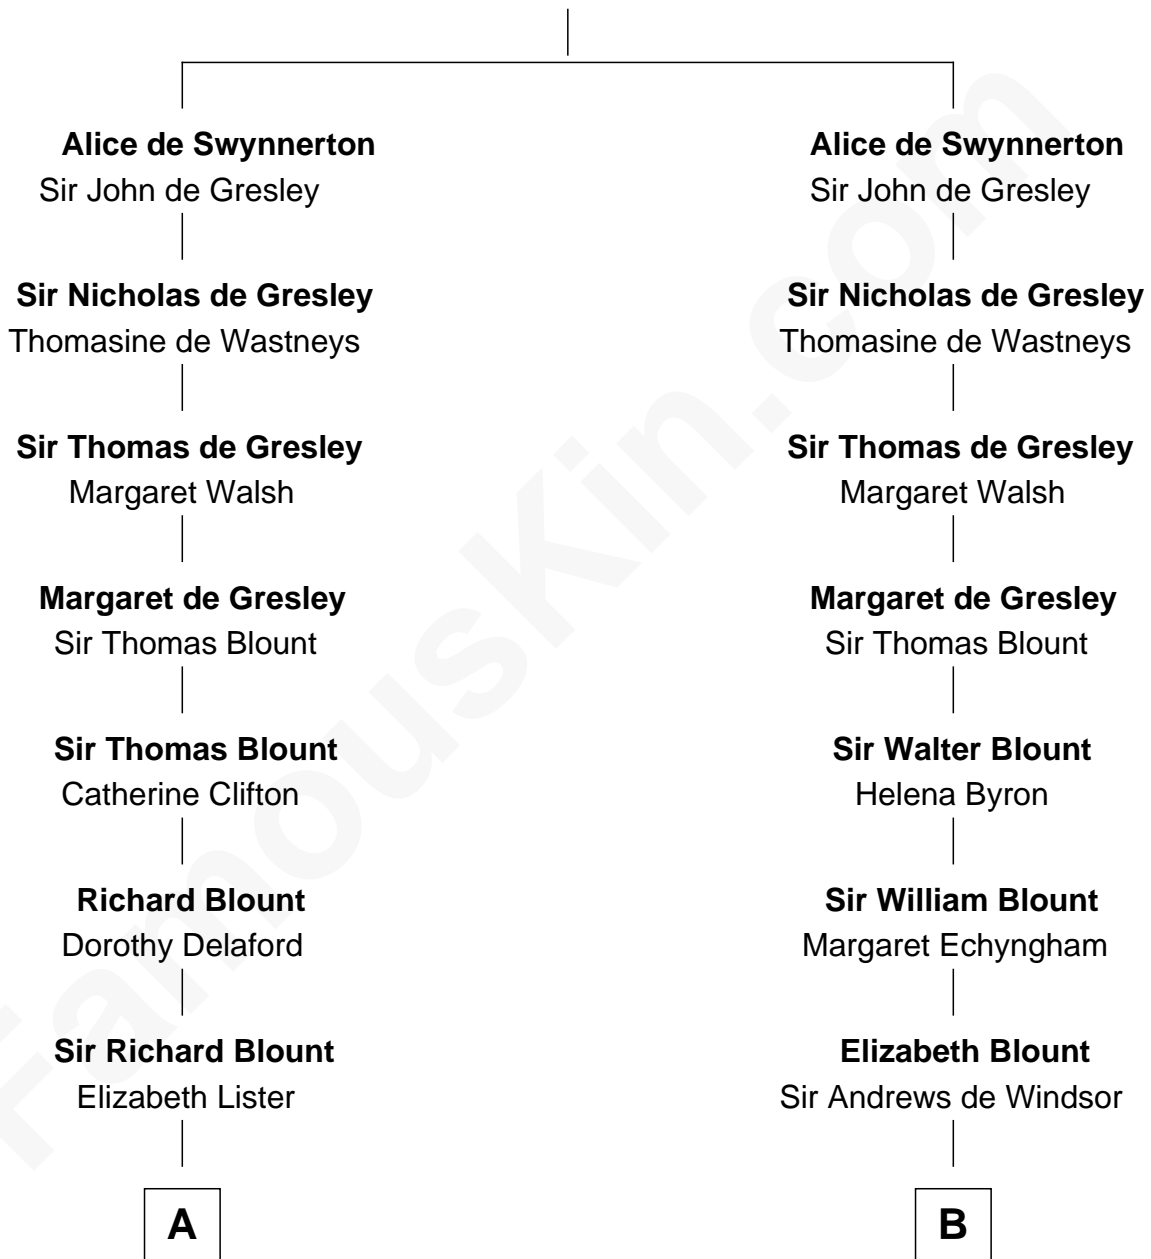

FamousKin.com Relationship Chart of

Prince Harry
Duke of Sussex

18th cousin 3 times removed of

Eleanor Roosevelt

First Lady of President Franklin D. Roosevelt

Sir Thomas de Swynnerton

C

Margaret Baring
Charles Robert Spencer

Albert Edward John Spencer
Cynthia Elinor Beatrix Hamilton

Edward John Spencer
Frances Ruth Burke Roche

Princess Diana Frances Spencer
Charles III, King of the United Kingdom

Prince Harry
Duke of Sussex

D

Anna Rebecca Hall
Elliott Roosevelt

Eleanor Roosevelt
First Lady of Franklin Roosevelt

FamousKin.com