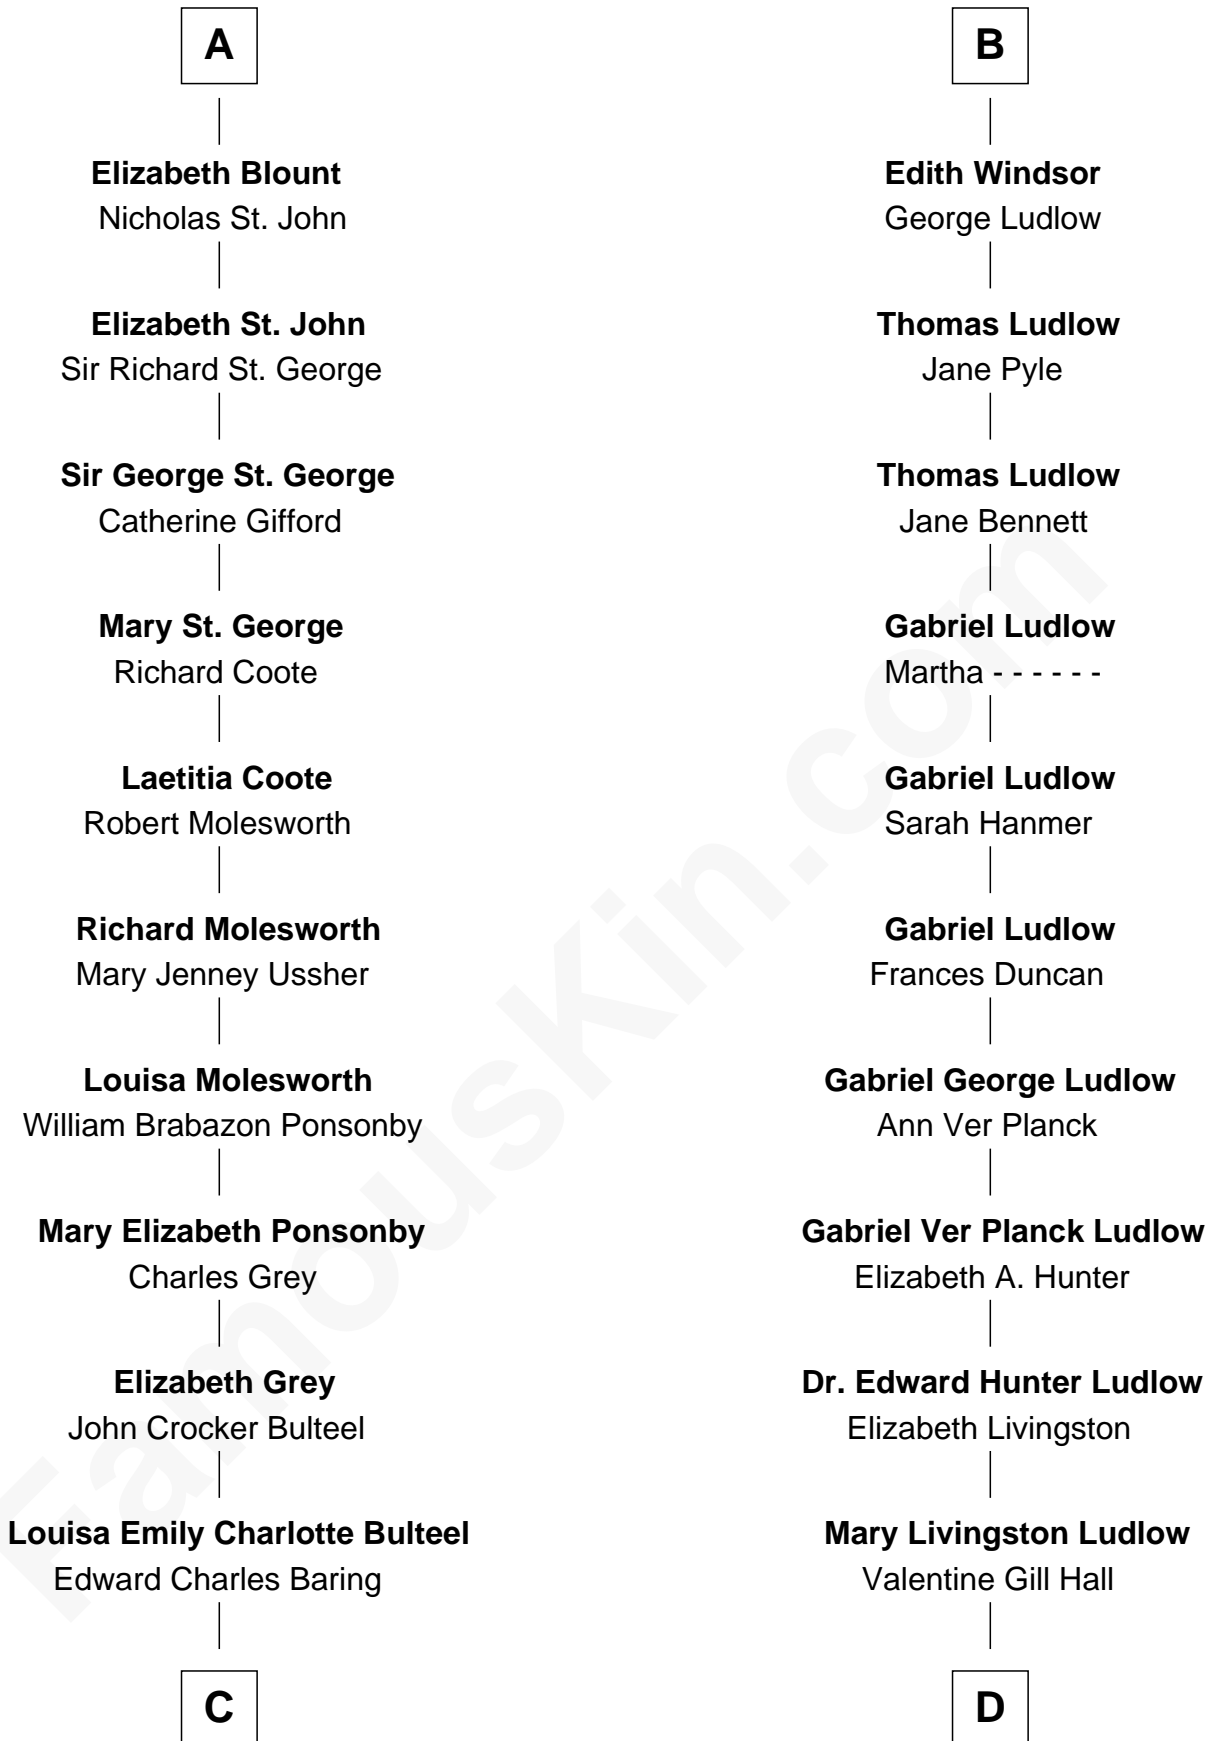

# FamousKin.com Relationship Chart of

**Prince Harry**  
*Duke of Sussex*

18th cousin 3 times removed of

**Eleanor Roosevelt**

*First Lady of President Franklin D. Roosevelt*

**Sir Geoffrey de Gresley**  
Margaret Gernon

**Sir Thomas de Gresley**  
Margaret Walsh

**Margaret de Gresley**  
Sir Thomas Blount

**Margaret de Gresley**  
Sir Thomas Blount

**Sir Thomas Blount**  
Catherine Clifton

**Sir Walter Blount**  
Helena Byron

**Richard Blount**  
Dorothy Delaford

**Sir William Blount**  
Margaret Echyngnam

**Sir Richard Blount**  
Elizabeth Lister

**Elizabeth Blount**  
Sir Andrews de Windsor

**A**

**B**

**C**

**Margaret Baring**  
Charles Robert Spencer

**Albert Edward John Spencer**  
Cynthia Elinor Beatrix Hamilton

**Edward John Spencer**  
Frances Ruth Burke Roche

**Princess Diana Frances Spencer**  
Charles III, King of the United Kingdom

**Prince Harry**  
*Duke of Sussex*